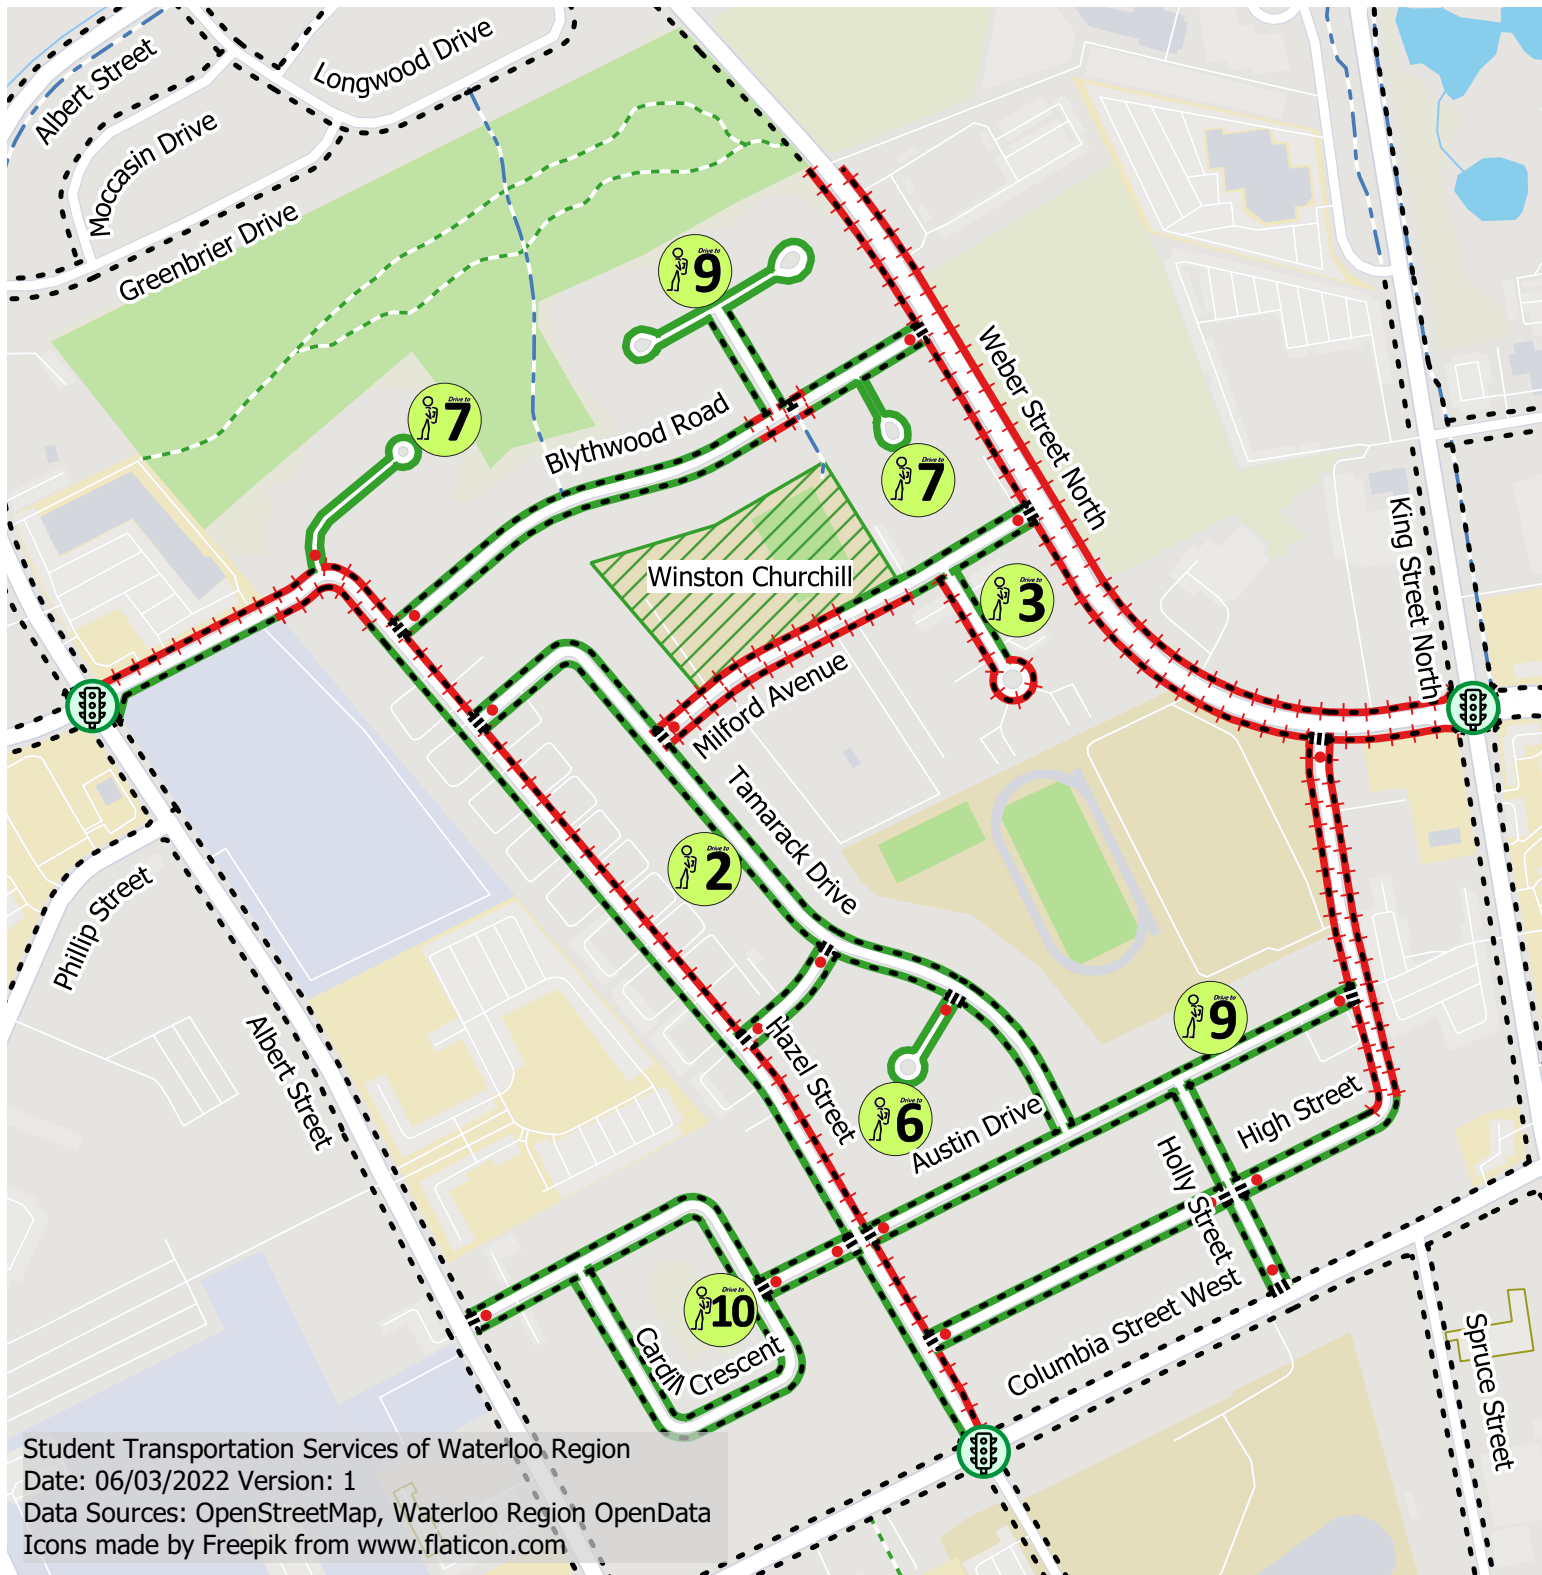

Winston Churchill Parking Map

-  School Site
-  Sidewalks
-  Painted Pedestrian Crosswalks
- Trails**
 -  Not Winter Maintained
 -  Winter Maintained
- Intersection Details**
 -  Stop Sign
 -  Signalized Crossing
- Parking Areas**
 -  Parking Restrictions Apply
 -  On-Street Parking
- Park And Walk Locations**
 -  5 Walk Time (min)

User must adhere to all applicable municipal and provincial traffic laws and By-laws. Legal parking areas do not guarantee a safe route to school.