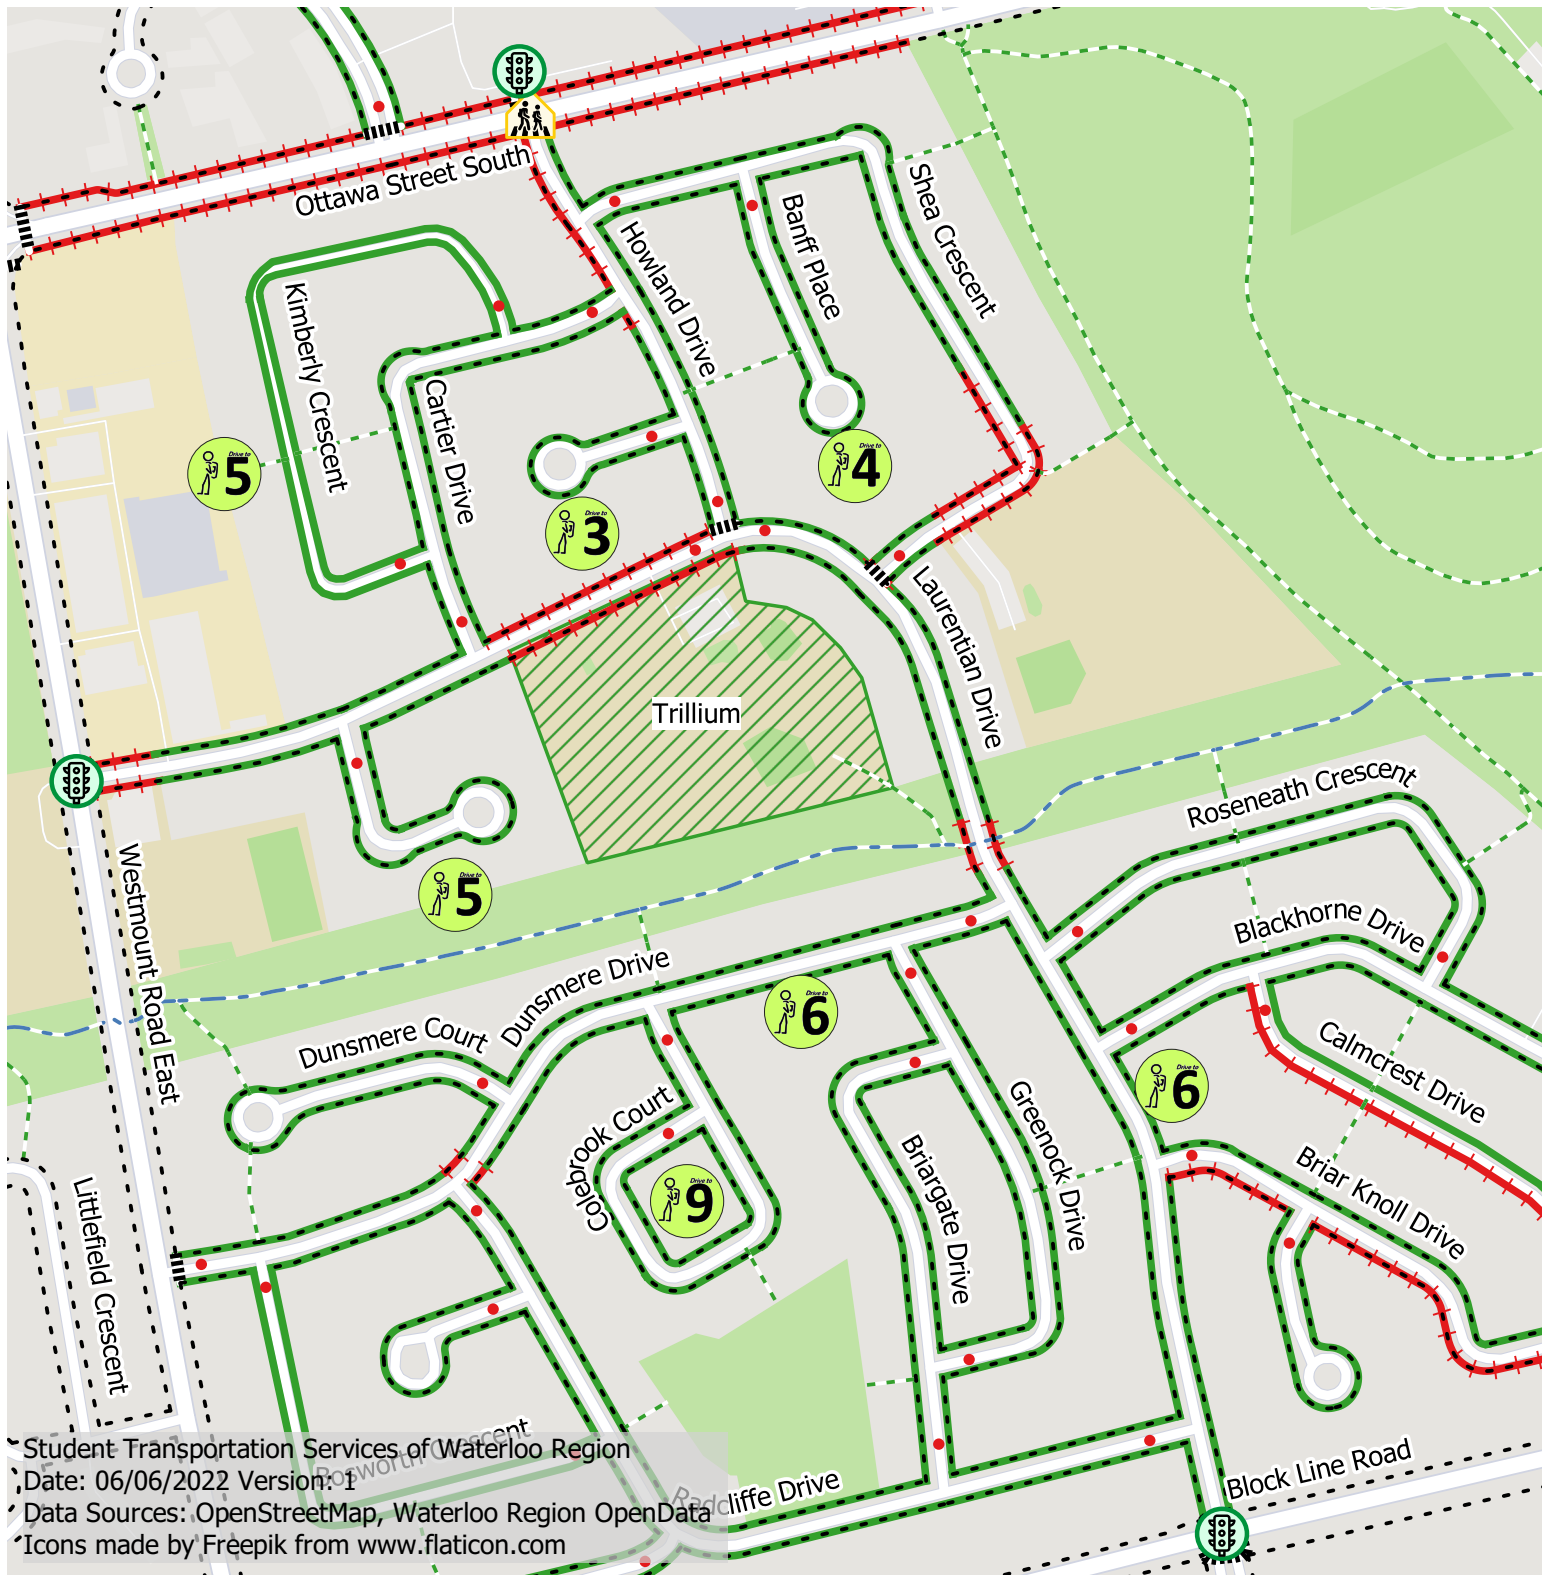

Trillium Parking Map

-  School Site
-  Sidewalks
-  Painted Pedestrian Crosswalks

- Trails**
-  Not Winter Maintained
 -  Winter Maintained

- Intersection Details**
-  Stop Sign

- Parking Areas**
-  Parking Restrictions Apply
 -  On-Street Parking

- Park And Walk Locations**
-  5 Walk Time (min)

User must adhere to all applicable municipal and provincial traffic laws and By-laws. Legal parking areas do not guarantee a safe route to school.