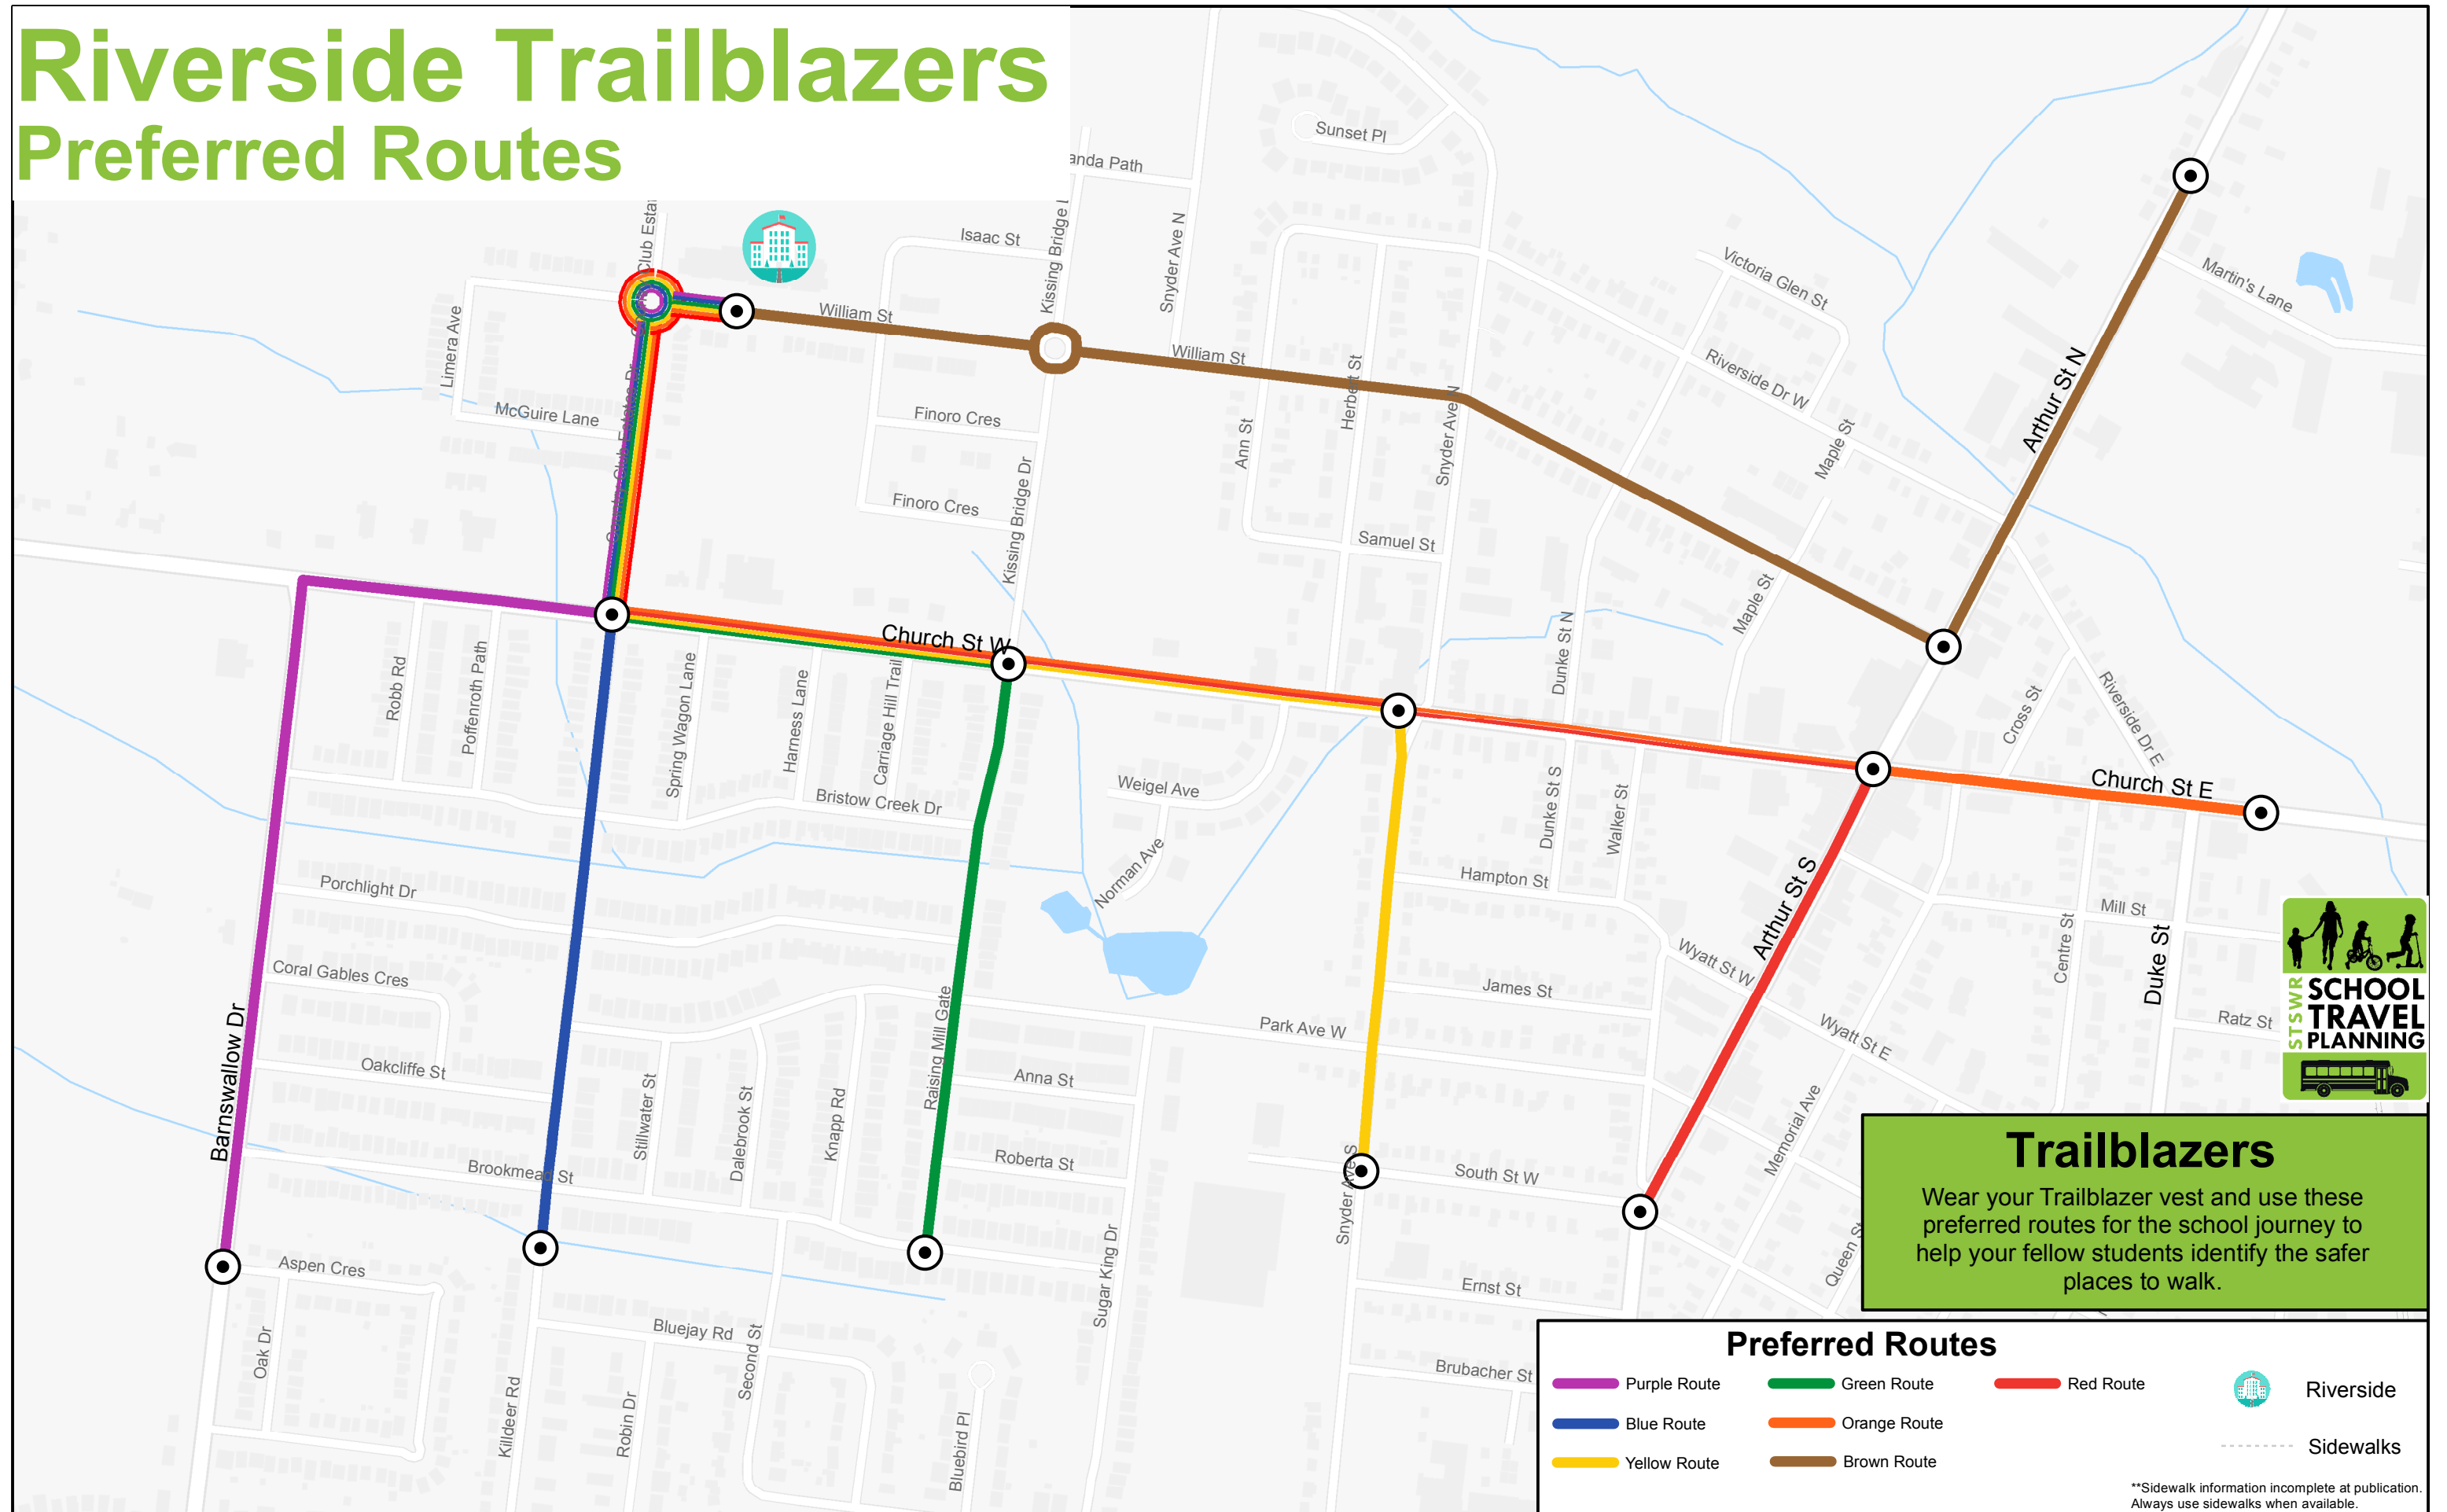

Riverside Trailblazers Preferred Routes

Trailblazers
 Wear your Trailblazer vest and use these preferred routes for the school journey to help your fellow students identify the safer places to walk.

**Sidewalk information incomplete at publication. Always use sidewalks when available.