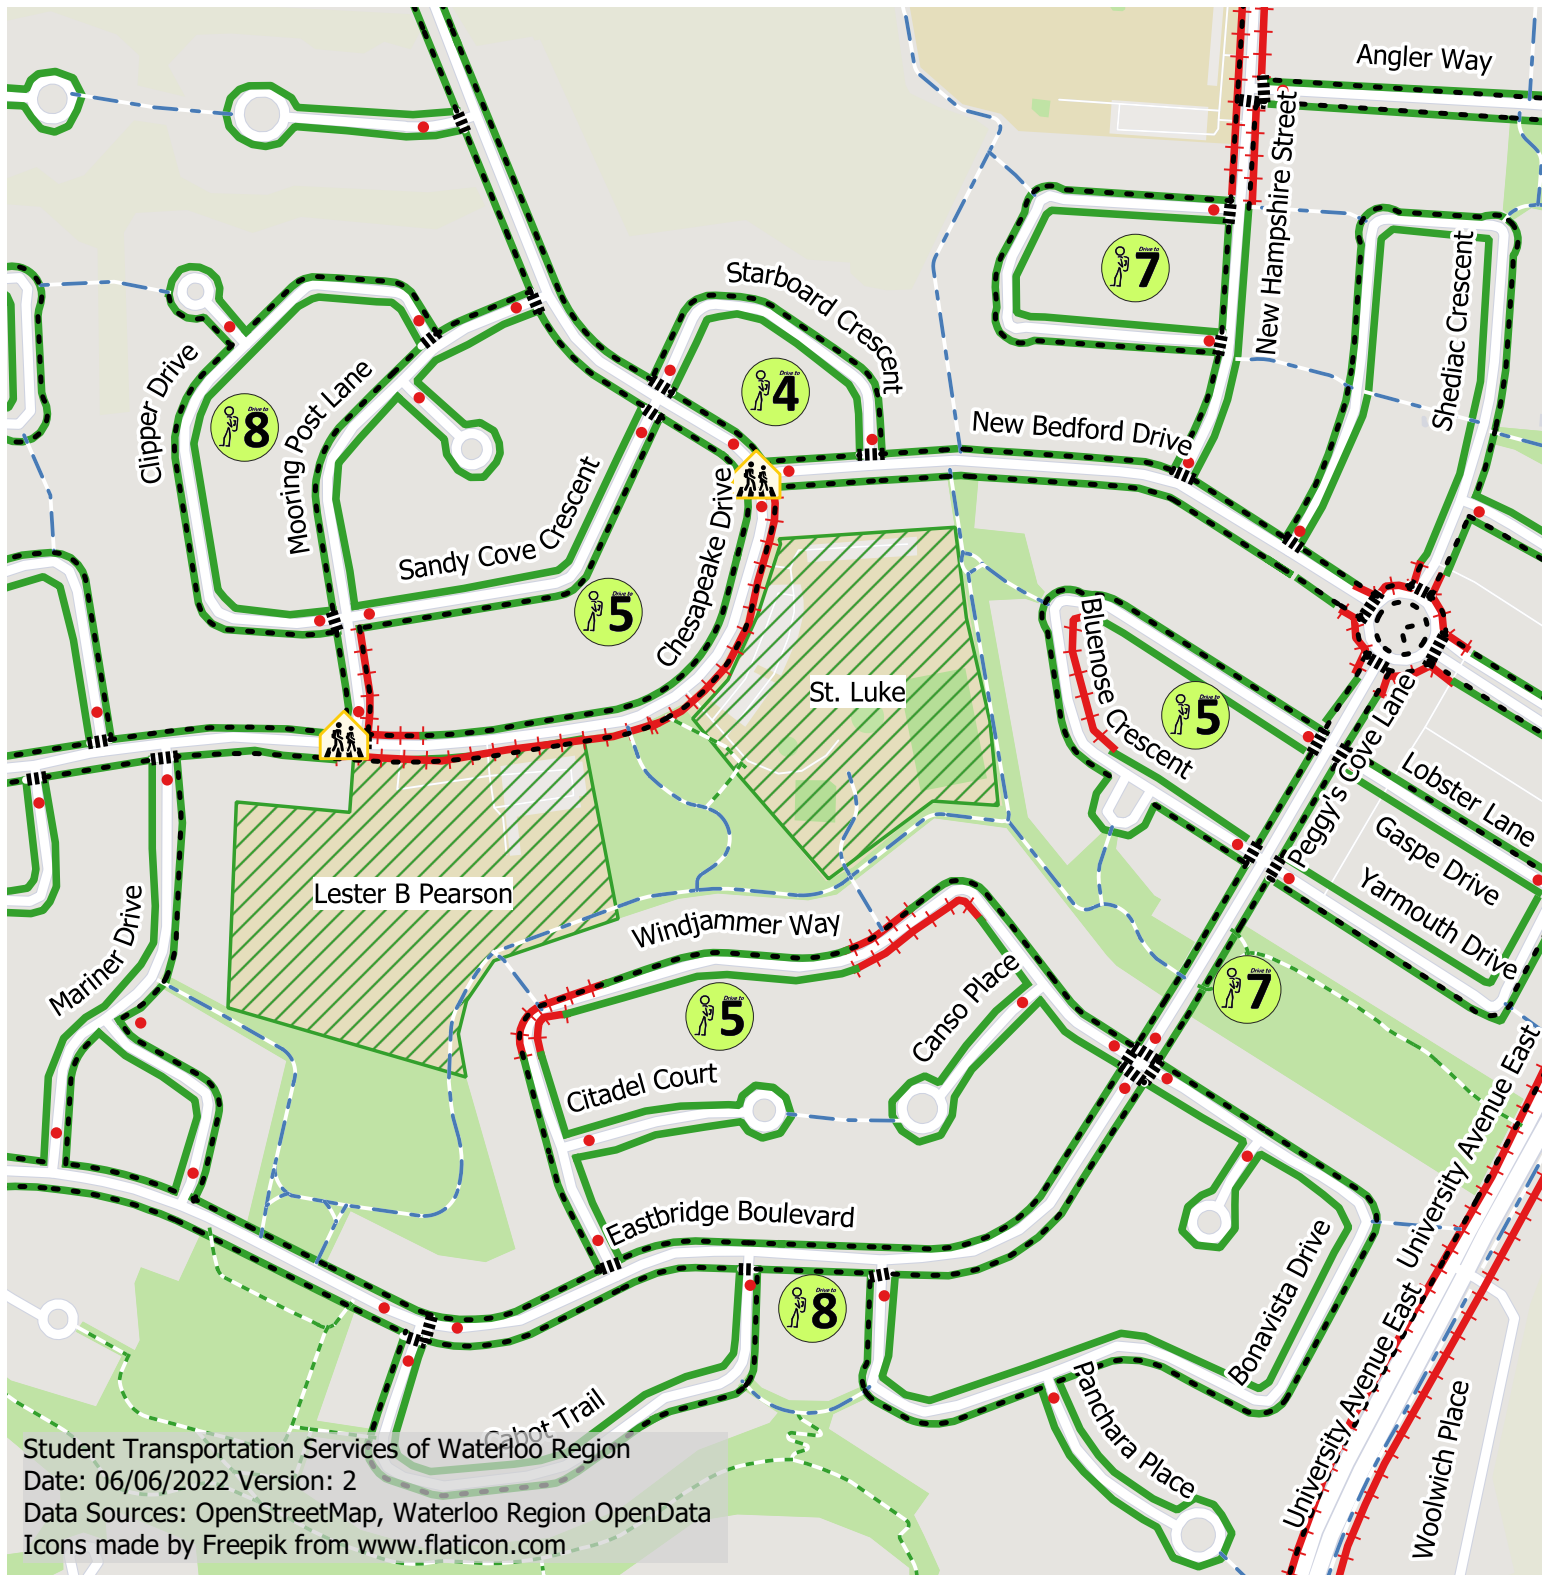

# St. Luke Parking Map

-  School Site
-  Sidewalks
-  Painted Pedestrian Crosswalks

- Trails**
-  Not Winter Maintained
  -  Winter Maintained

- Intersection Details**
-  Stop Sign
  -  Adult Crossing Guard

- Parking Areas**
-  Parking Restrictions Apply
  -  On-Street Parking

- Park And Walk Locations**
-  5 Walk Time (min)

User must adhere to all applicable municipal and provincial traffic laws and By-laws. Legal parking areas do not guarantee a safe route to school.