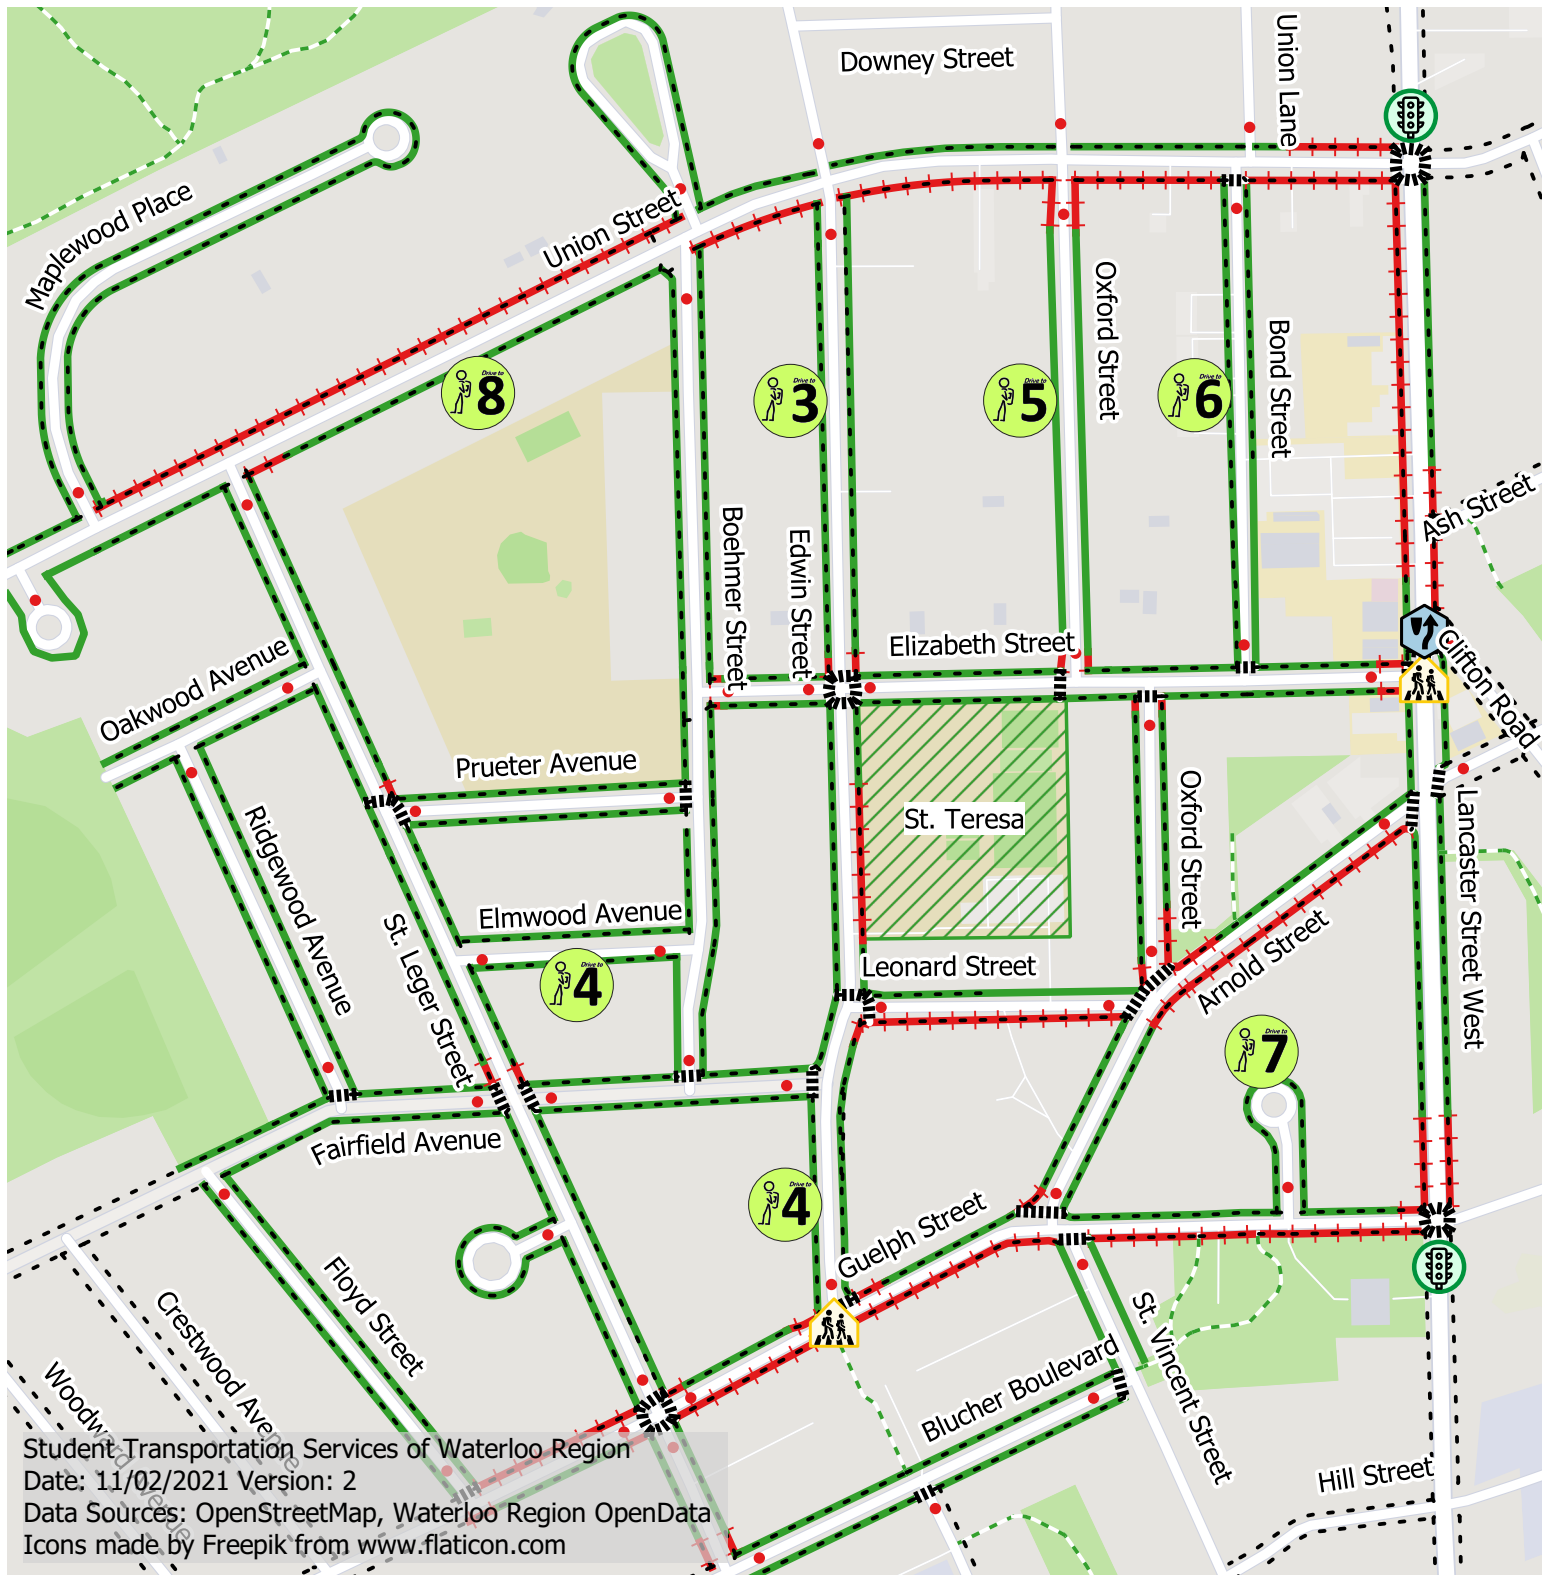

# St. Teresa Parking Map

-  School Site
-  Sidewalks
-  Painted Pedestrian Crosswalks
- Trails**
-  Not Winter Maintained
-  Winter Maintained
- Intersection Details**
-  Stop Sign
-  Adult Crossing Guard
- Parking Areas**
-  Parking Restrictions Apply
-  On-Street Parking
- Park And Walk Locations**
-  5 Walk Time (min)

User must adhere to all applicable municipal and provincial traffic laws and By-laws. Legal parking areas do not guarantee a safe route to school.