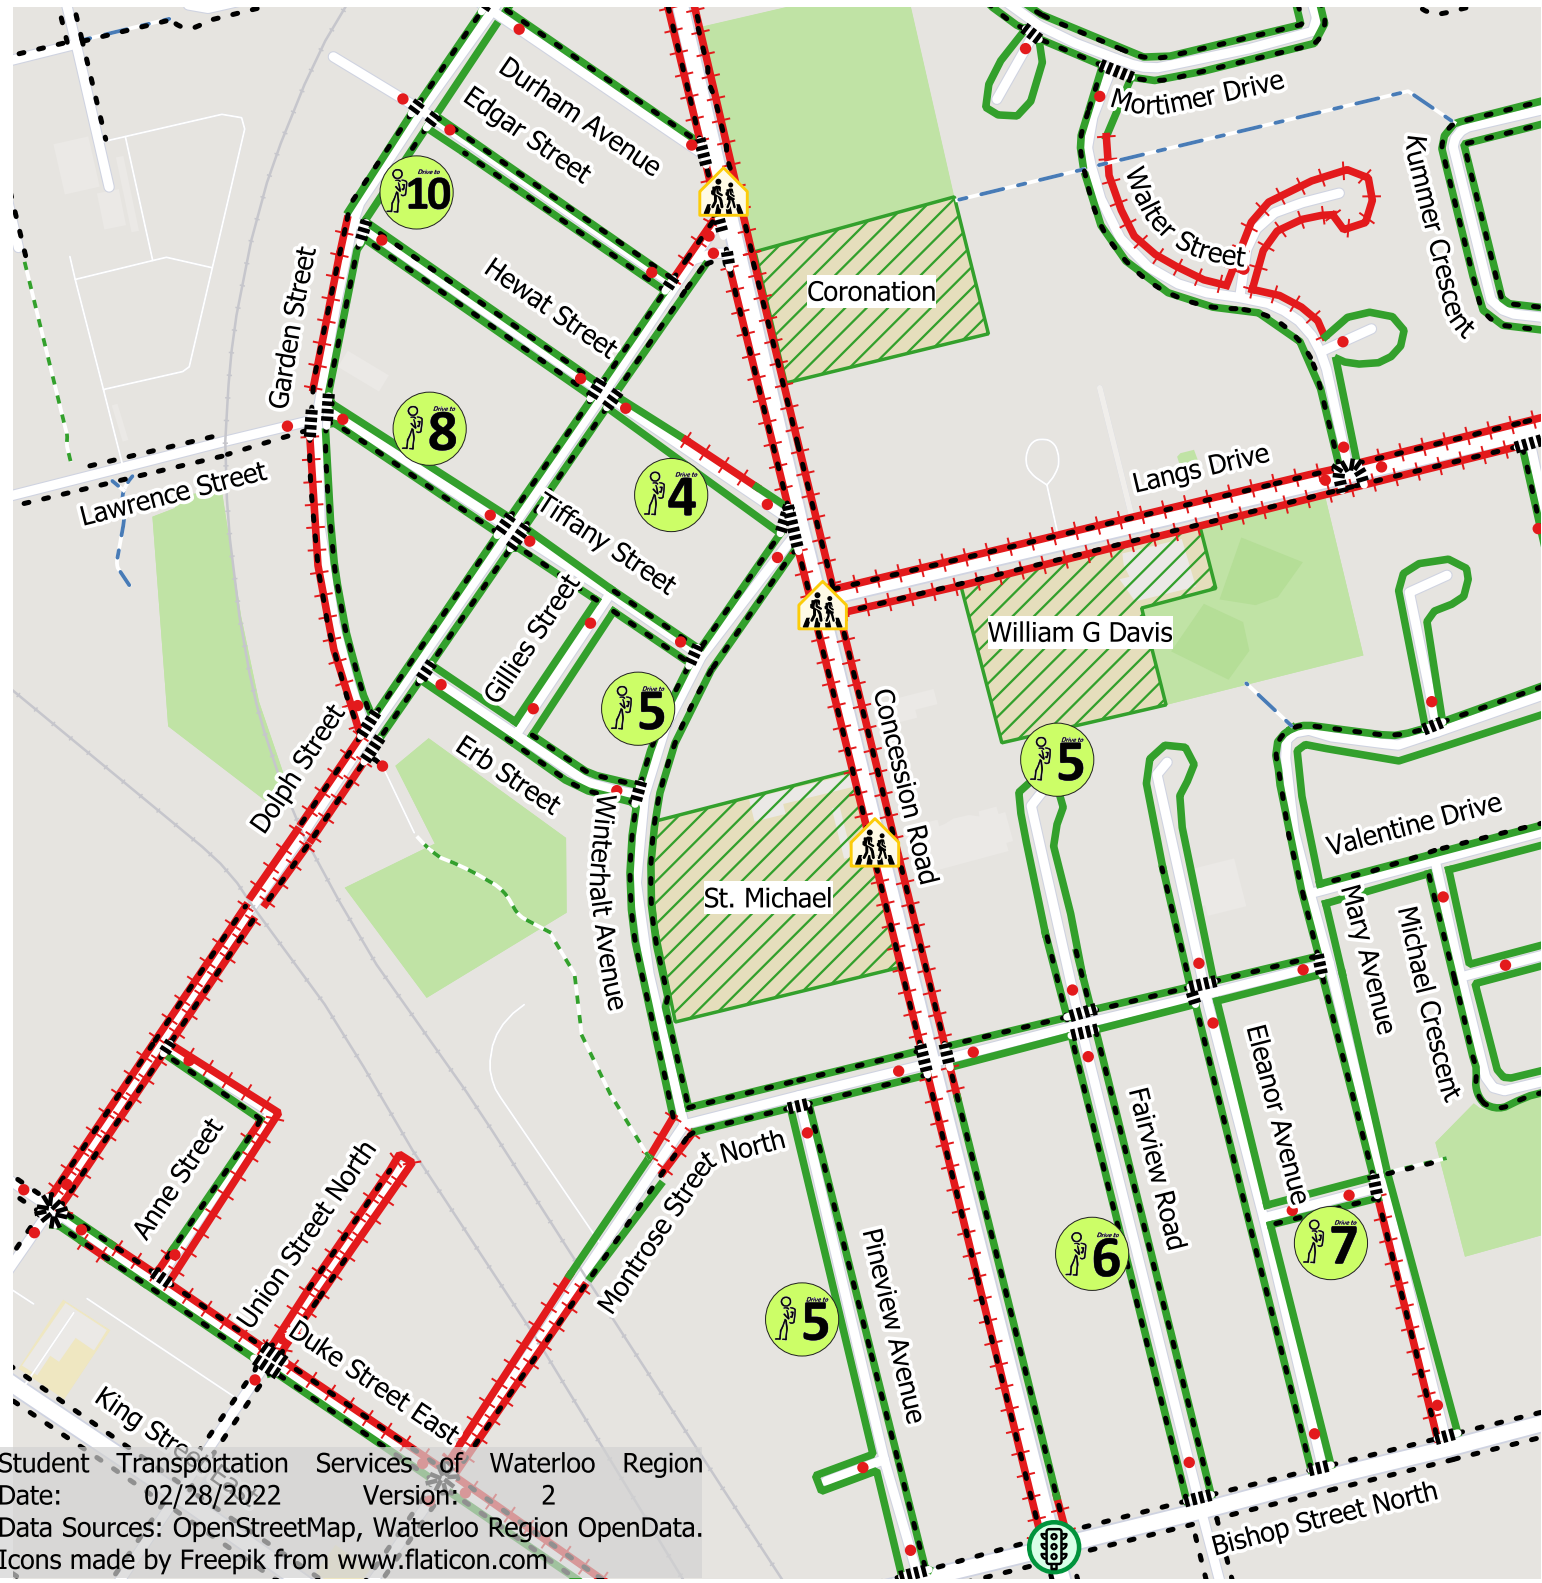

St. Michael Parking Map

-  School Site
-  Sidewalks
-  Painted Pedestrian Crosswalks

- Trails**
-  Not Winter Maintained
 -  Winter Maintained

- Intersection Details**
-  Stop Sign
 -  Adult Crossing Guard

- Parking Areas**
-  Parking Restrictions Apply
 -  On-Street Parking

- ParkAndWalkLocations**
-  5 Walk Time (min)

User must adhere to all applicable municipal and provincial traffic laws and By-laws. Legal parking areas do not guarantee a safe route to school.