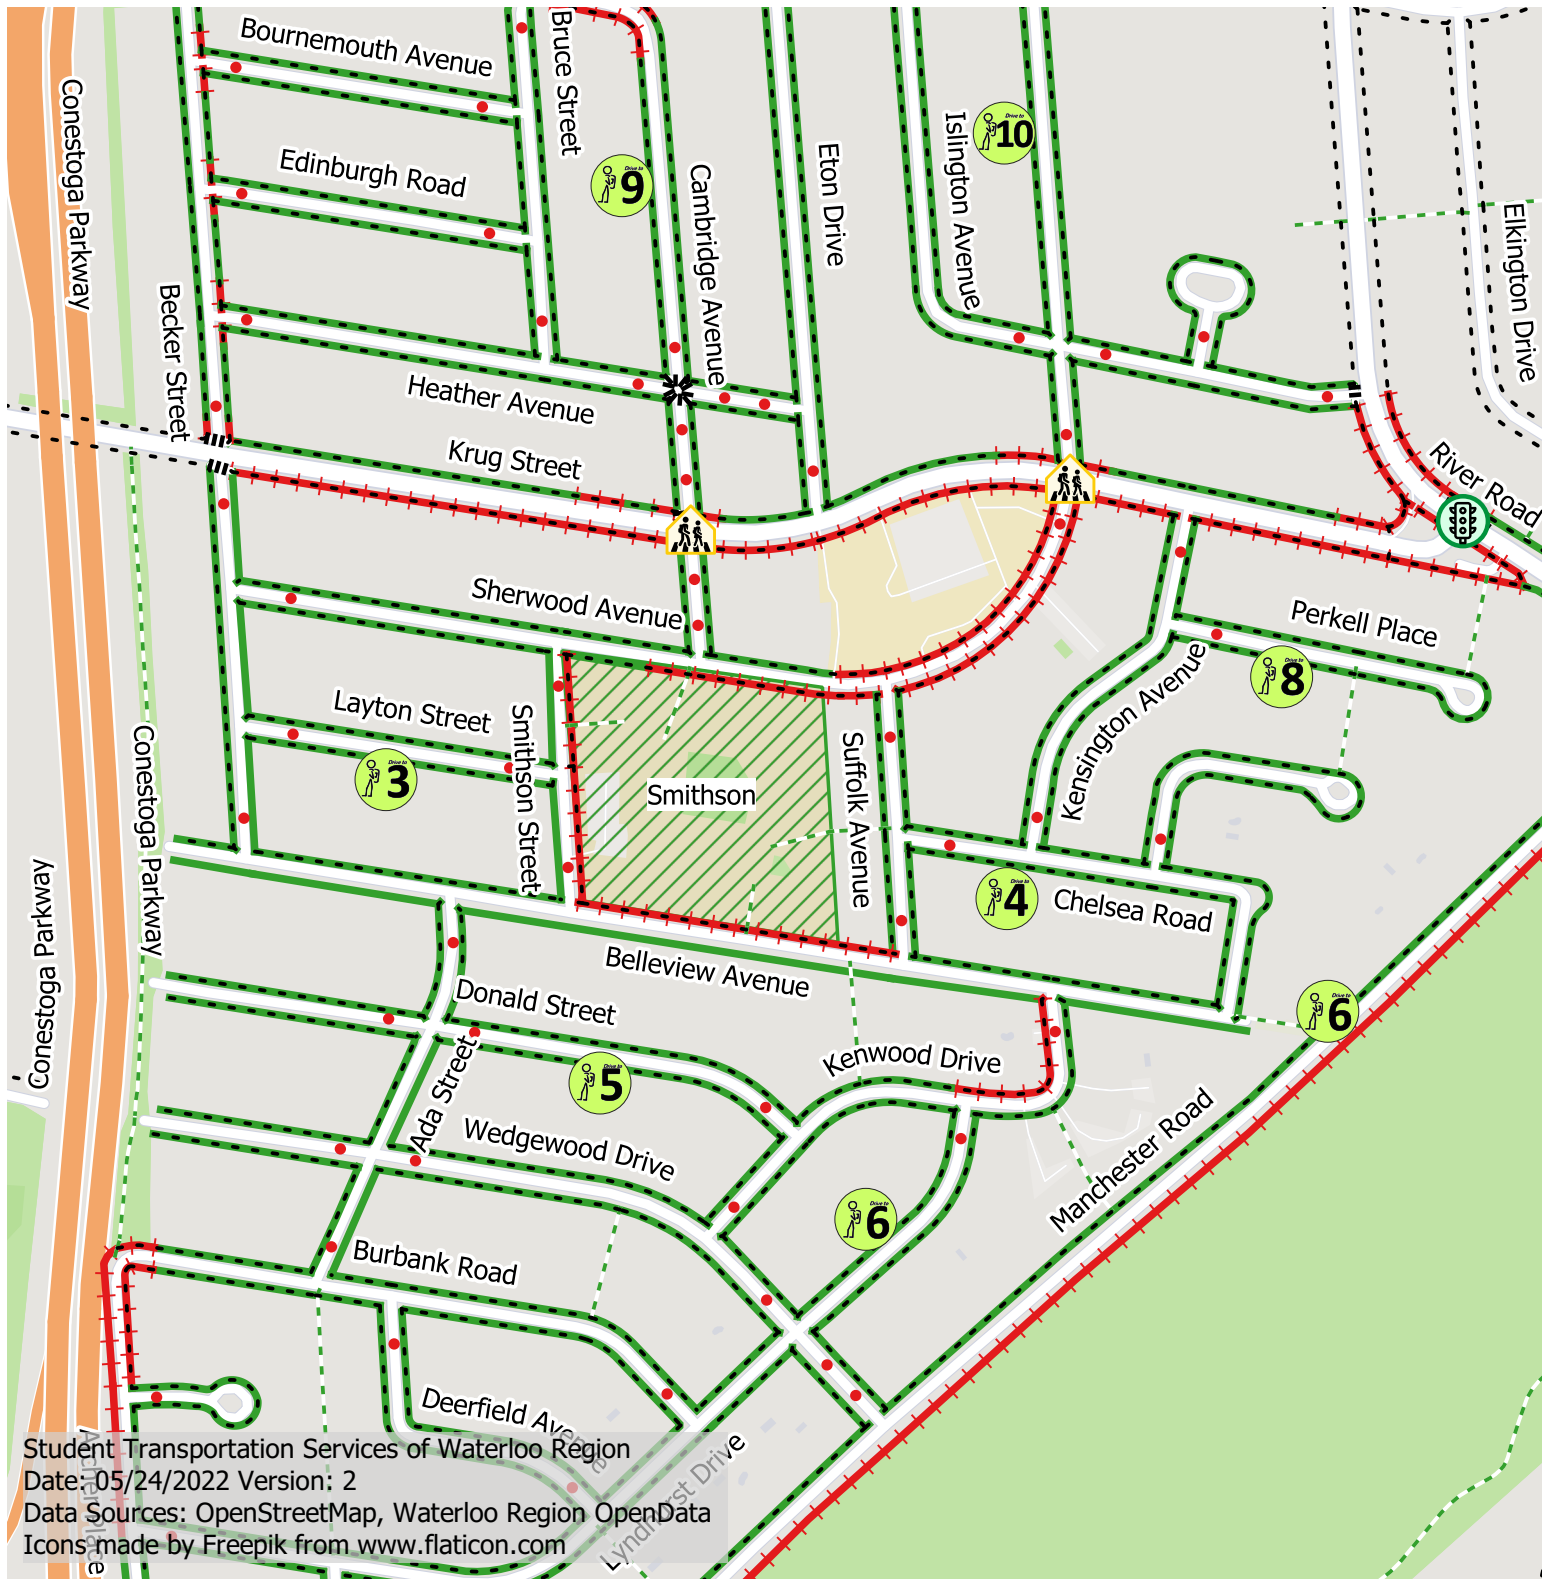

Smithson Parking Map

-  School Site
-  Sidewalks
-  Painted Pedestrian Crosswalks

- Trails**
-  Not Winter Maintained
 -  Winter Maintained

- Intersection Details**
-  Stop Sign
 -  Adult Crossing Guard
 -  Signalized Crossing

- Parking Areas**
-  Parking Restrictions Apply
 -  On-Street Parking

- Park And Walk Locations**
-  5 Walk Time (min)

User must adhere to all applicable municipal and provincial traffic laws and By-laws. Legal parking areas do not guarantee a safe route to school.

Student Transportation Services of Waterloo Region
 Date: 05/24/2022 Version: 2
 Data Sources: OpenStreetMap, Waterloo Region OpenData
 Icons made by Freepik from www.flaticon.com