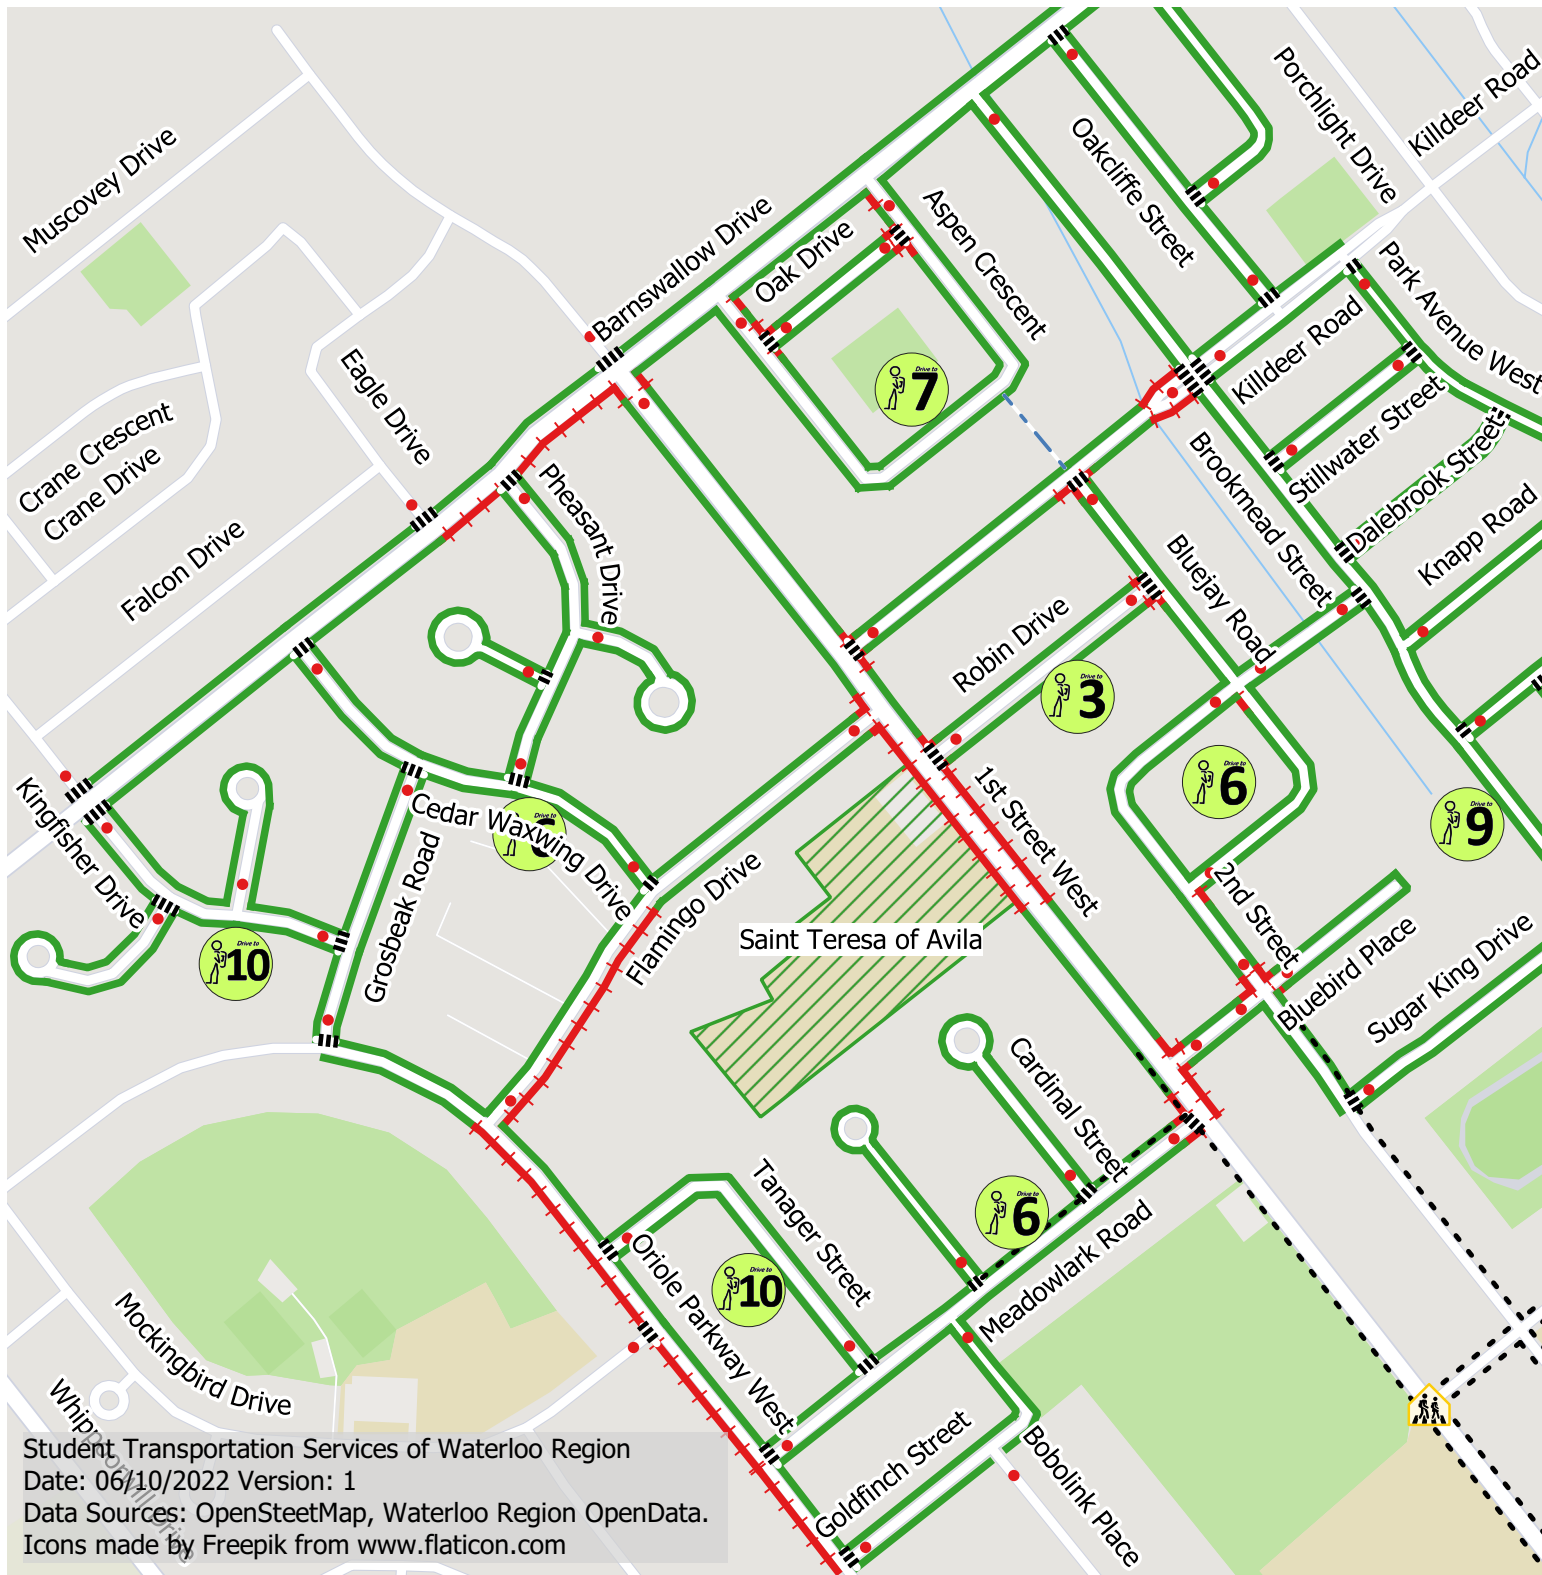

# Saint Teresa of Avila Parking Map

-  School Site
-  Sidewalks
-  Painted Pedestrian Crosswalks
- Trails**
-  Not Winter Maintained
-  Winter Maintained
- Intersection Details**
-  Stop Sign
-  Adult Crossing Guard
- Parking Areas**
-  Parking Restrictions Apply
-  On-Street Parking
- Park And Walk Locations**
-  5 Walk Time (min)

User must adhere to all applicable municipal and provincial traffic laws and By-laws. Legal parking areas do not guarantee a safe route to school.