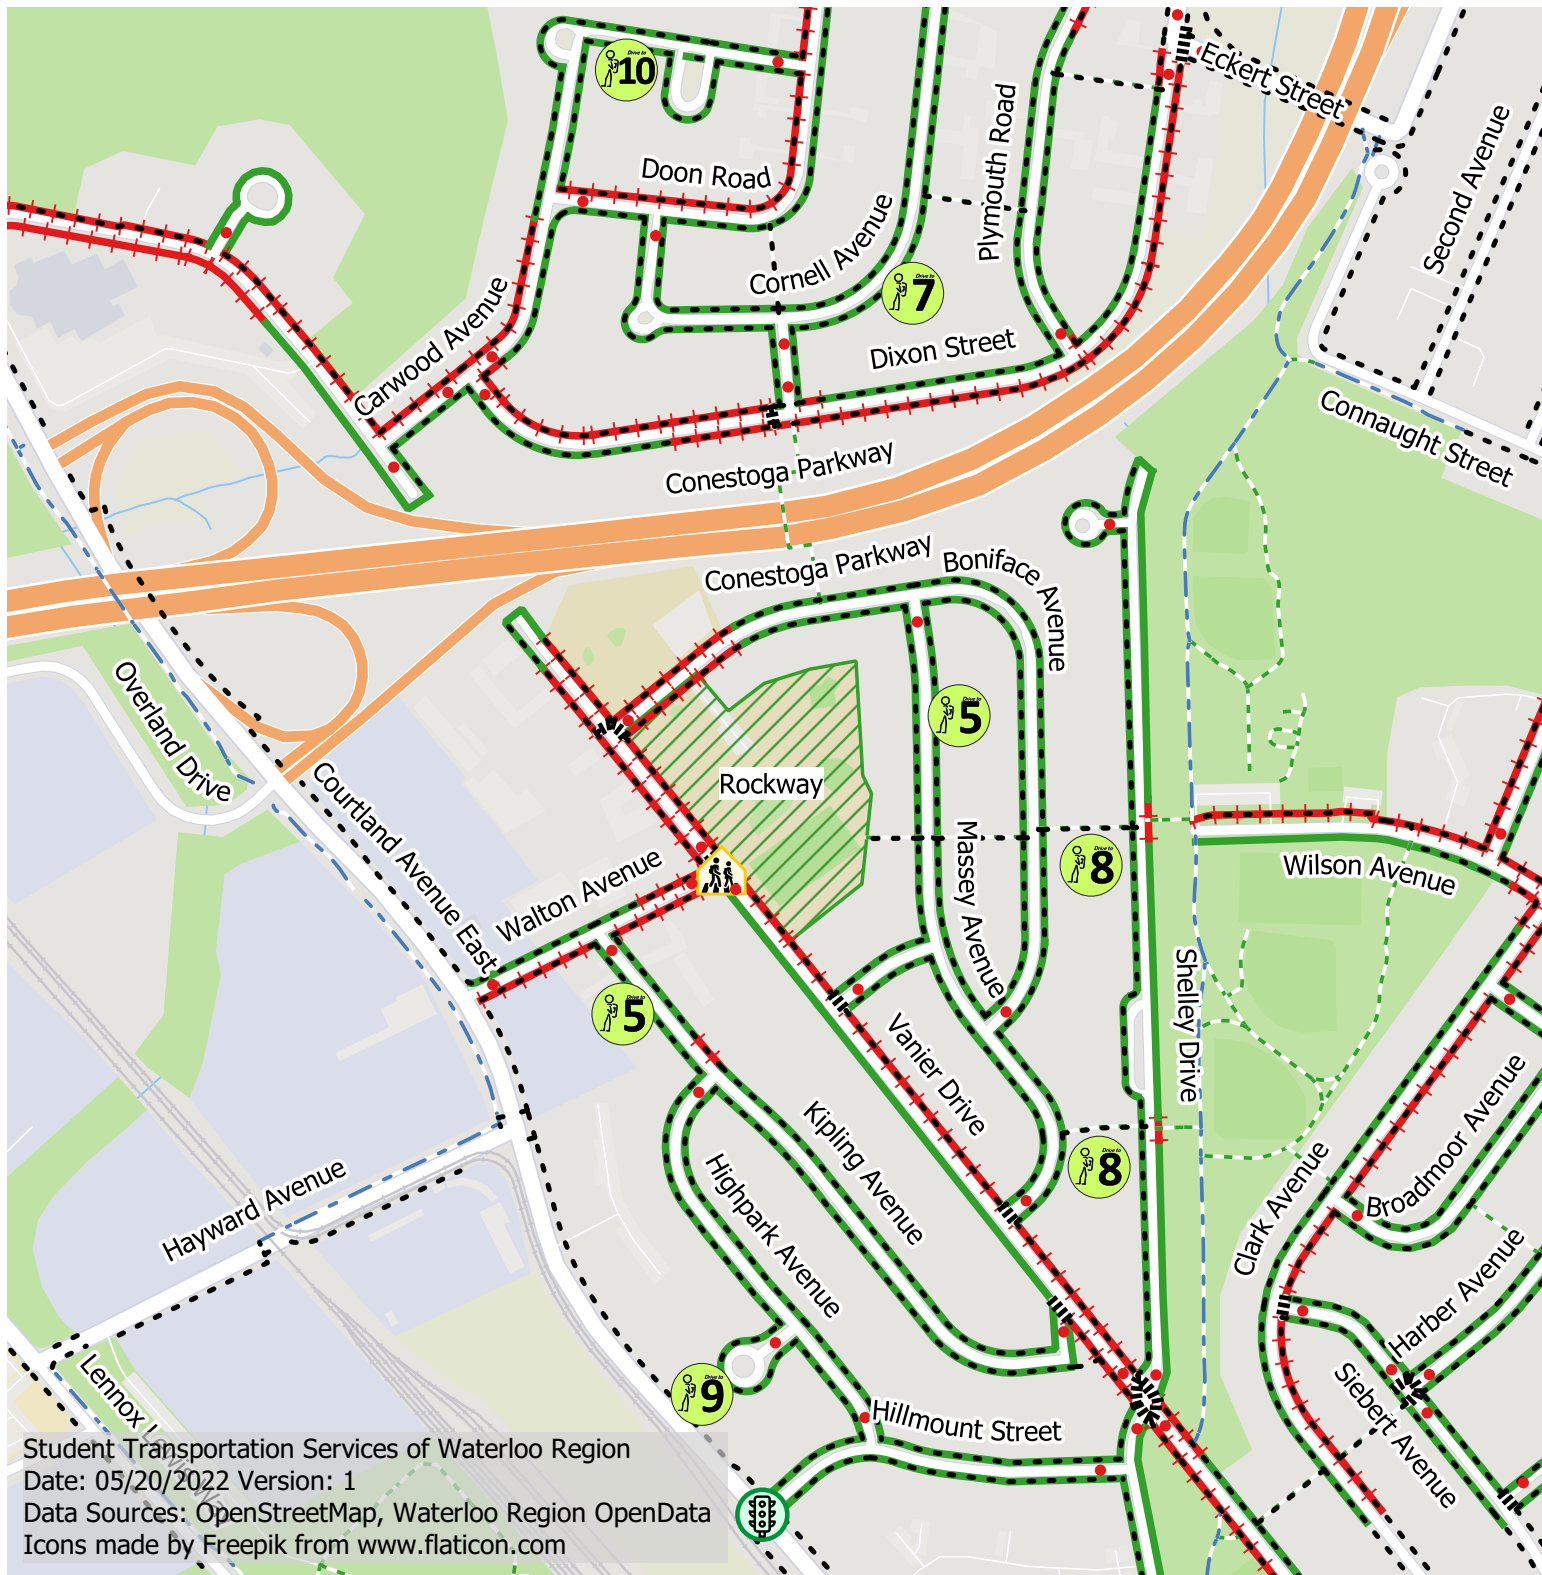

Rockway Parking Map

- School Site
- Sidewalks
- Painted Pedestrian Crosswalks

- Trails**
- Not Winter Maintained
 - Winter Maintained

- Intersection Details**
- Stop Sign
 - Adult Crossing Guard

- Parking Areas**
- Parking Restrictions Apply
 - On-Street Parking

- Park And Walk Locations**
- Walk Time (min)

User must adhere to all applicable municipal and provincial traffic laws and By-laws. Legal parking areas do not guarantee a safe route to school.