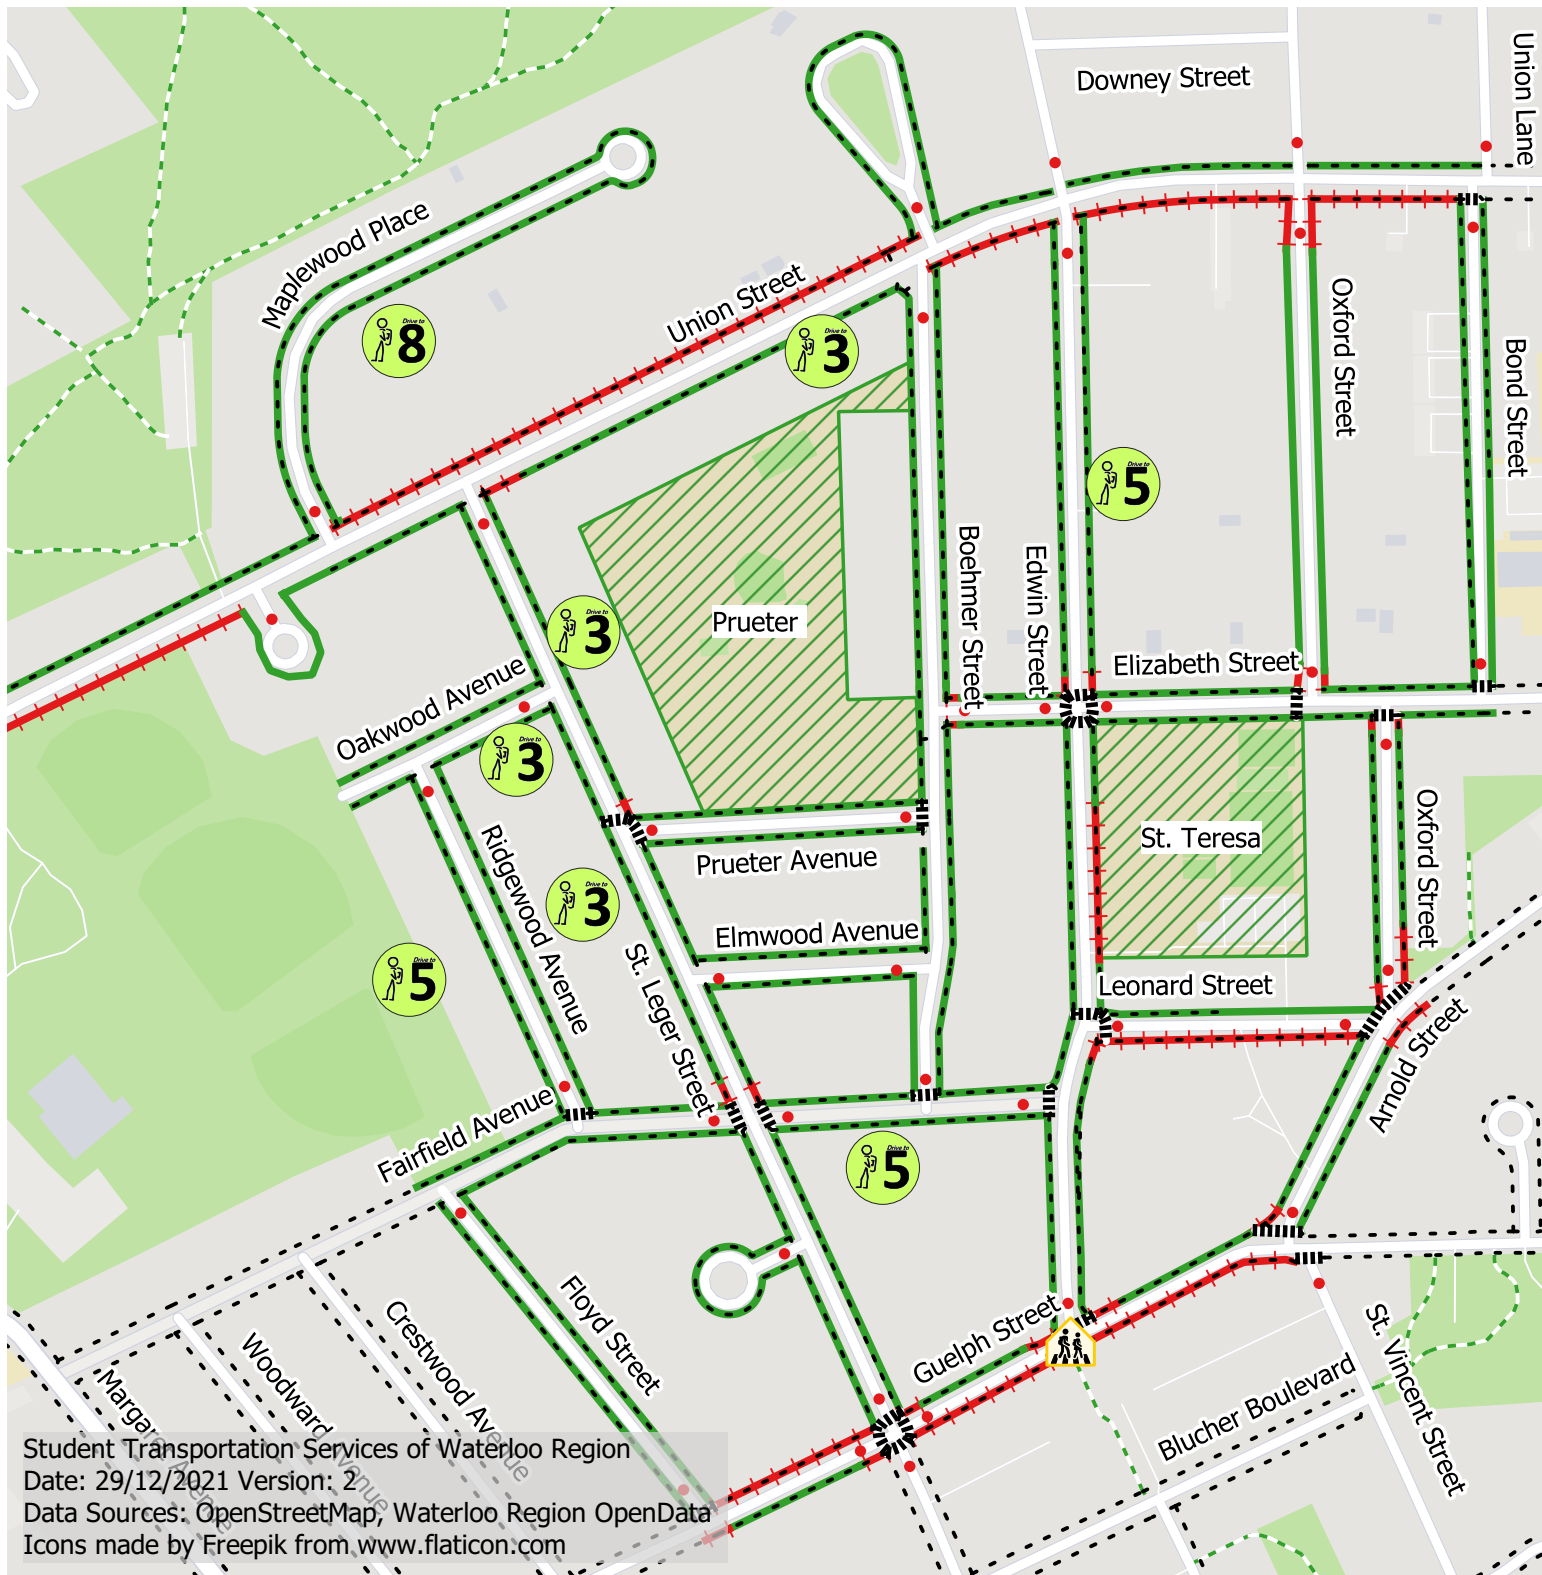

# Prueter Parking Map

- School Site
- Sidewalks
- Painted Pedestrian Crosswalks
- Trails**
  - Not Winter Maintained
  - Winter Maintained
- Intersection Details**
  - Stop Sign
  - Adult Crossing Guard
- Parking Areas**
  - Parking Restrictions Apply
  - On-Street Parking
- Park And Walk Locations**
  - Walk Time (min)

User must adhere to all applicable municipal and provincial traffic laws and By-laws. Legal parking areas do not guarantee a safe route to school.

Student Transportation Services of Waterloo Region  
 Date: 29/12/2021 Version:  
 Data Sources: OpenStreetMap, Waterloo Region OpenData  
 Icons made by Freepik from www.flaticon.com