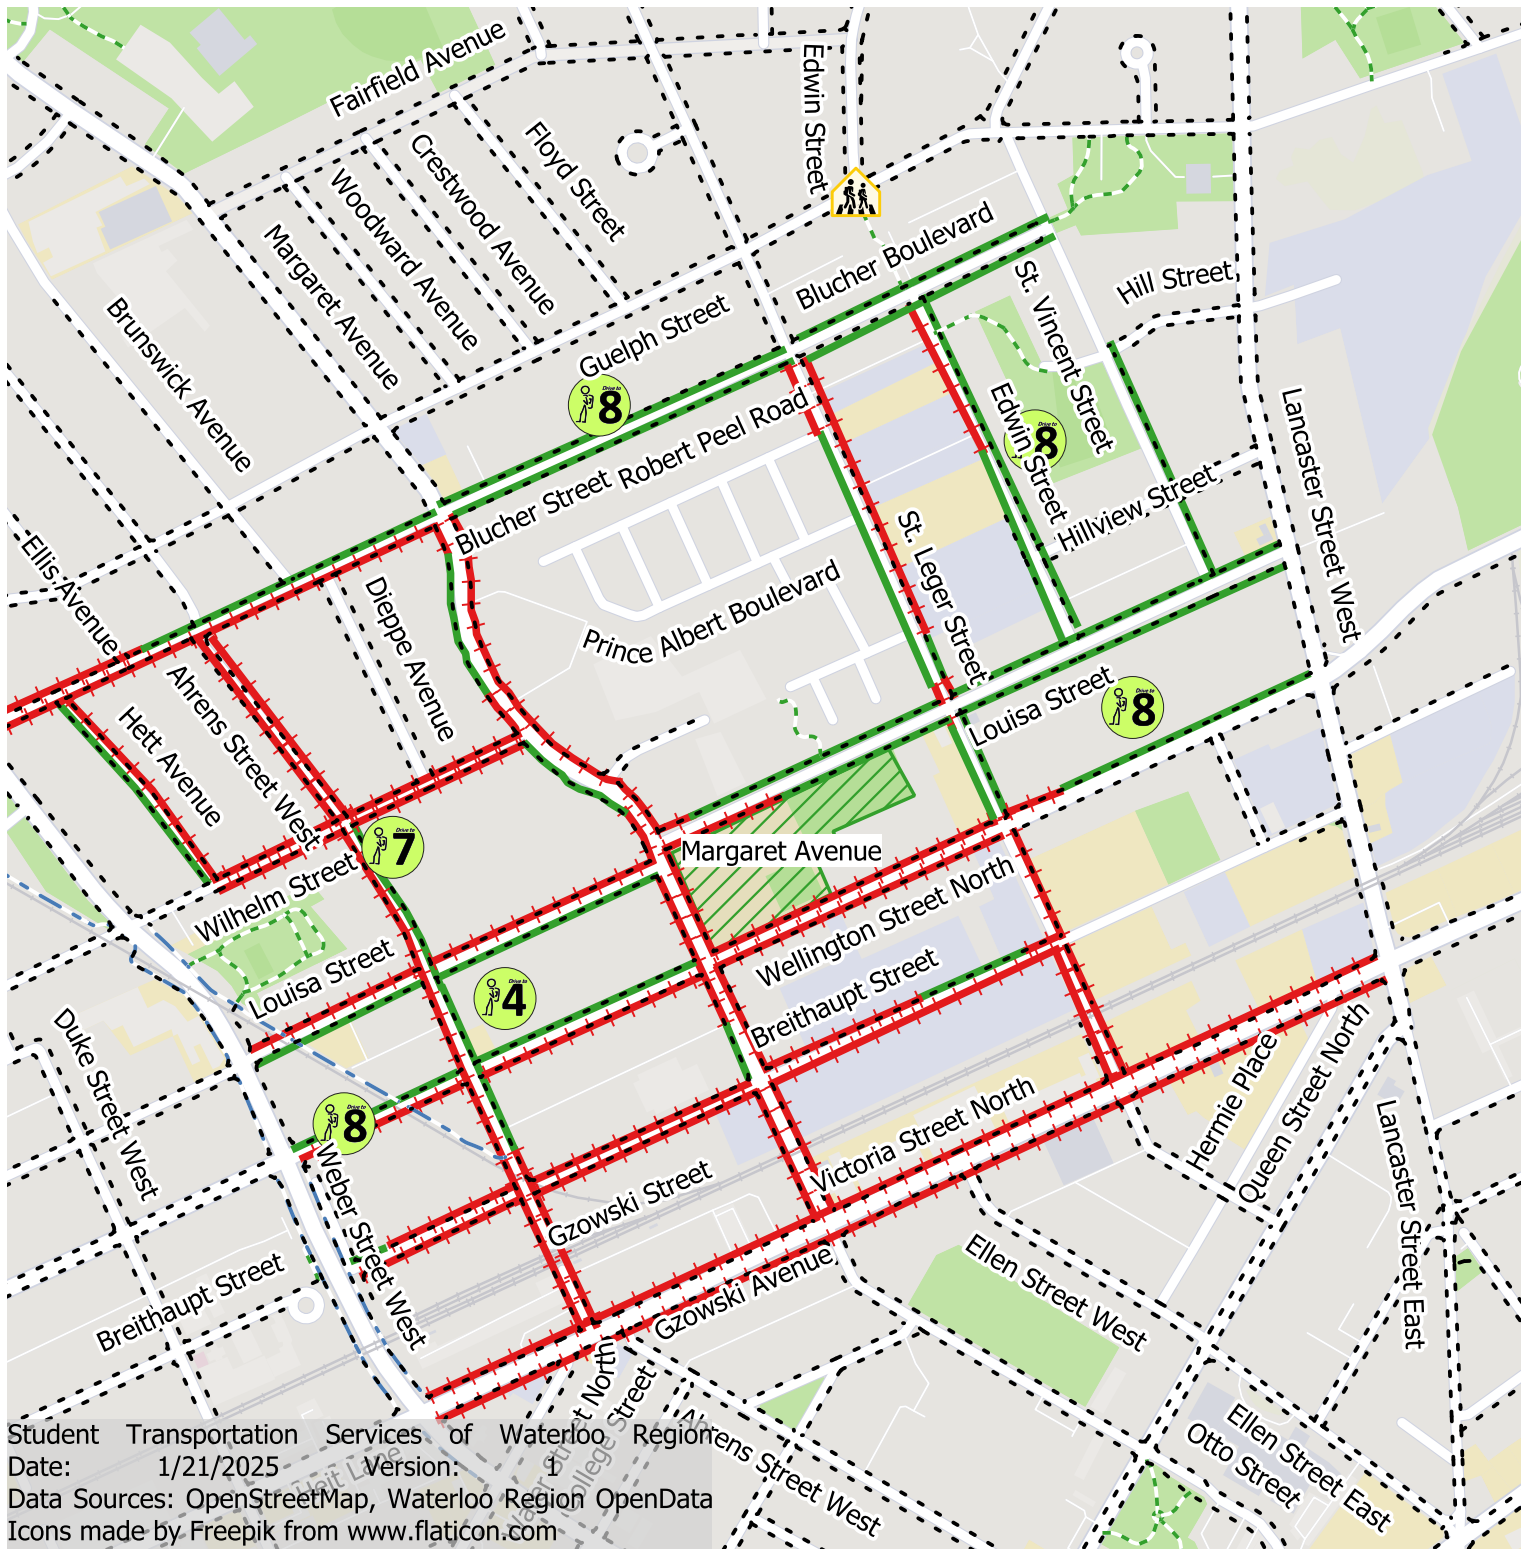

# Margaret Avenue Parking Map

-  School Site
-  Sidewalks
-  Painted Pedestrian Crosswalks

- Trails**
-  Not Winter Maintained
  -  Winter Maintained

- Intersection Details**
-  Stop Sign
  -  Pedestrian Crossover

- Parking Areas**
-  Parking Restrictions Apply
  -  On-Street Parking

- Park And Walk Locations**
-  5 Walk Time (min)