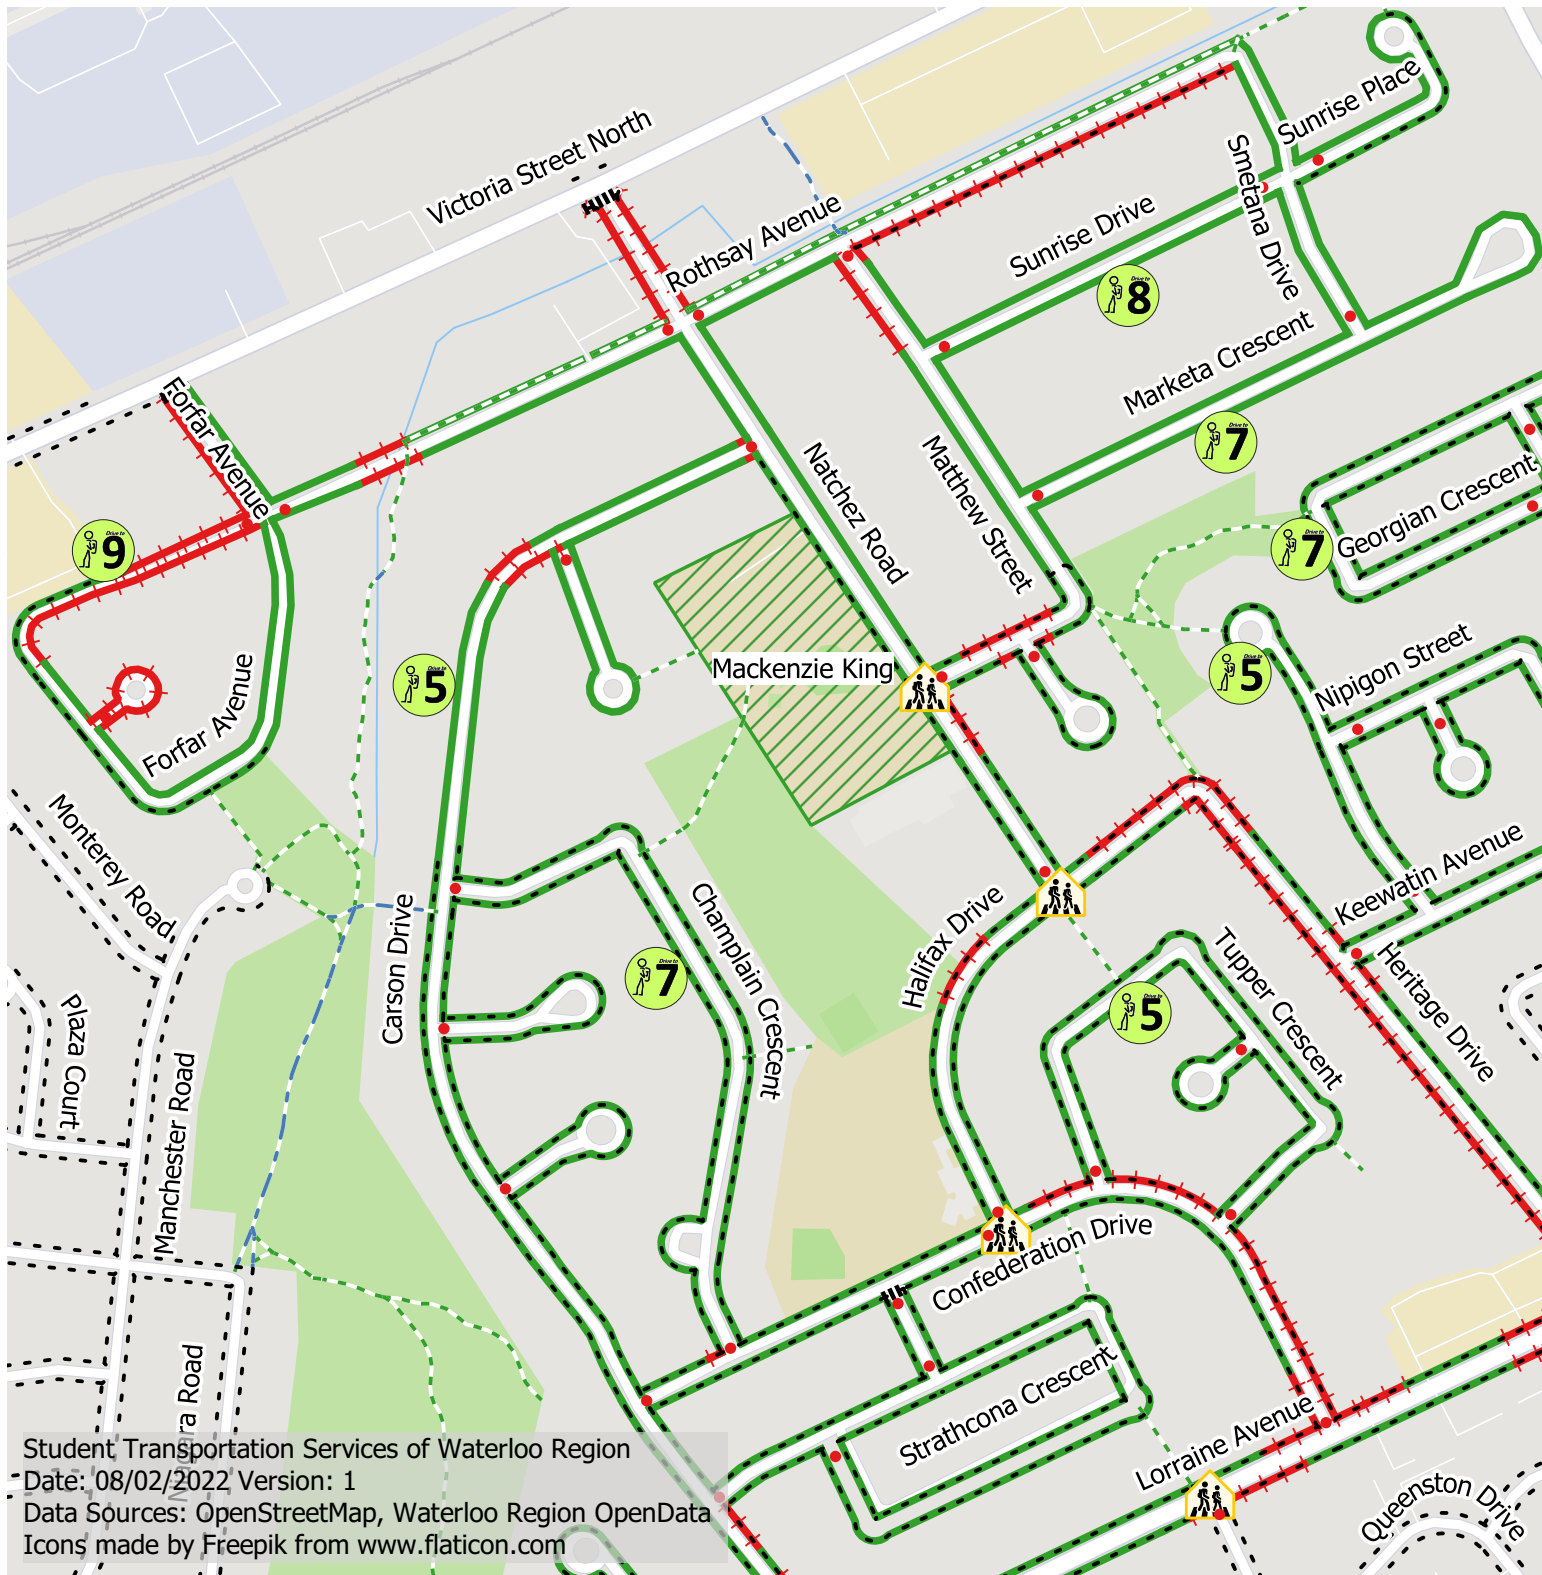

Mackenzie King Parking Map

- School Site
- Sidewalks
- Painted Pedestrian Crosswalks
- Trails**
 - Not Winter Maintained
 - Winter Maintained

- Intersection Details**
 - Stop Sign
 - Adult Crossing Guard

- Parking Areas**
 - Parking Restrictions Apply
 - On-Street Parking

- Park And Walk Locations**
 - Walk Time (min)

User must adhere to all applicable municipal and provincial traffic laws and By-laws. Legal parking areas do not guarantee a safe route to school.