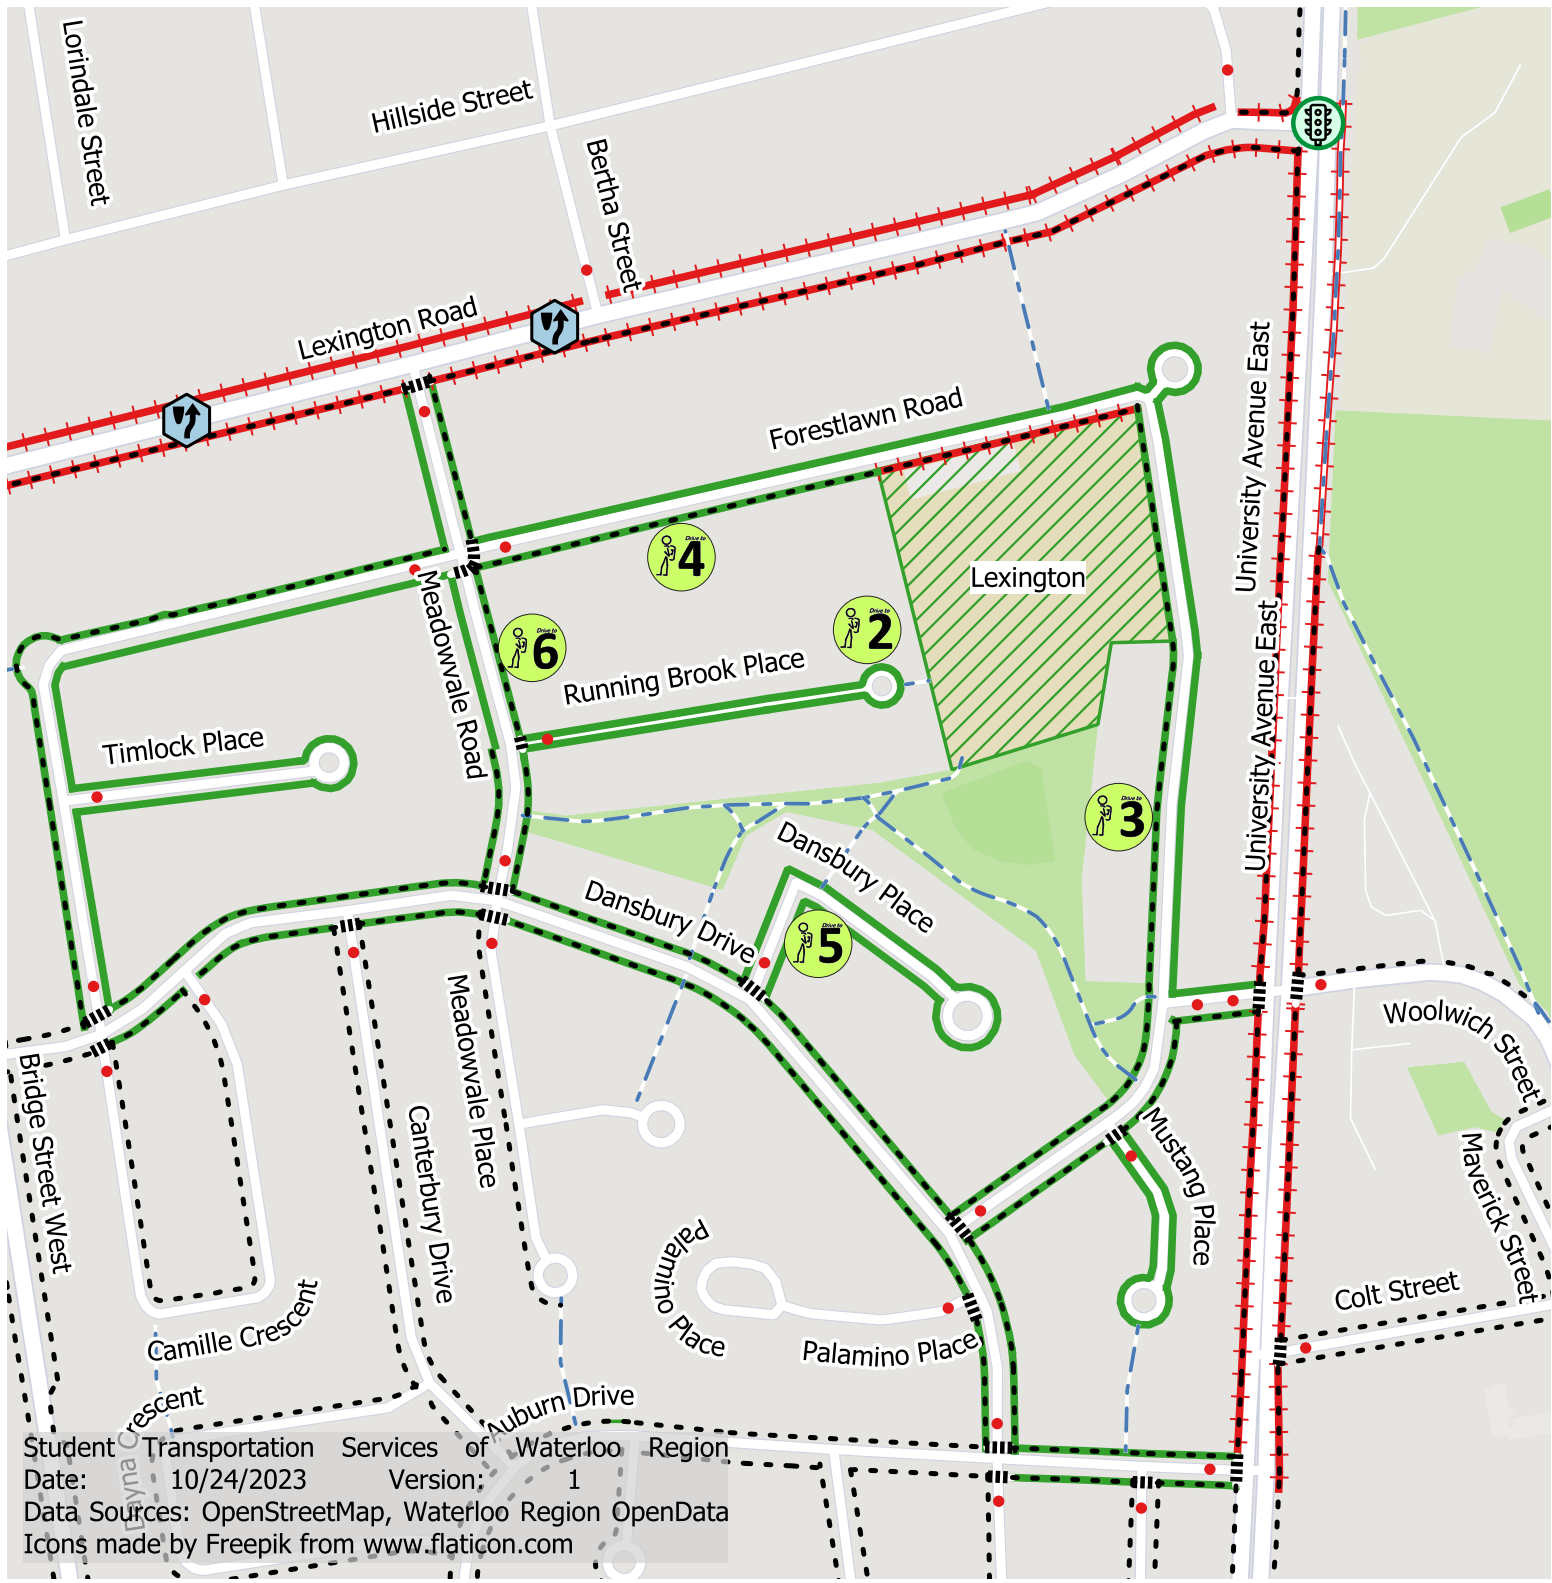

Lexington Parking Map

-  School Site
-  Sidewalks
-  Painted Pedestrian Crosswalks
- Trails**
 -  Not Winter Maintained
 -  Winter Maintained
- Intersection Details**
 -  Stop Sign
 -  Signalized Crossing
 -  Pedestrian Refuge Island
- Parking Areas**
 -  Parking Restrictions Apply
 -  On-Street Parking
- Park And Walk Locations**
 -  5 Walk Time (min)

User must adhere to all applicable municipal and provincial traffic laws and By-laws. Legal parking areas do not guarantee a safe route to school.