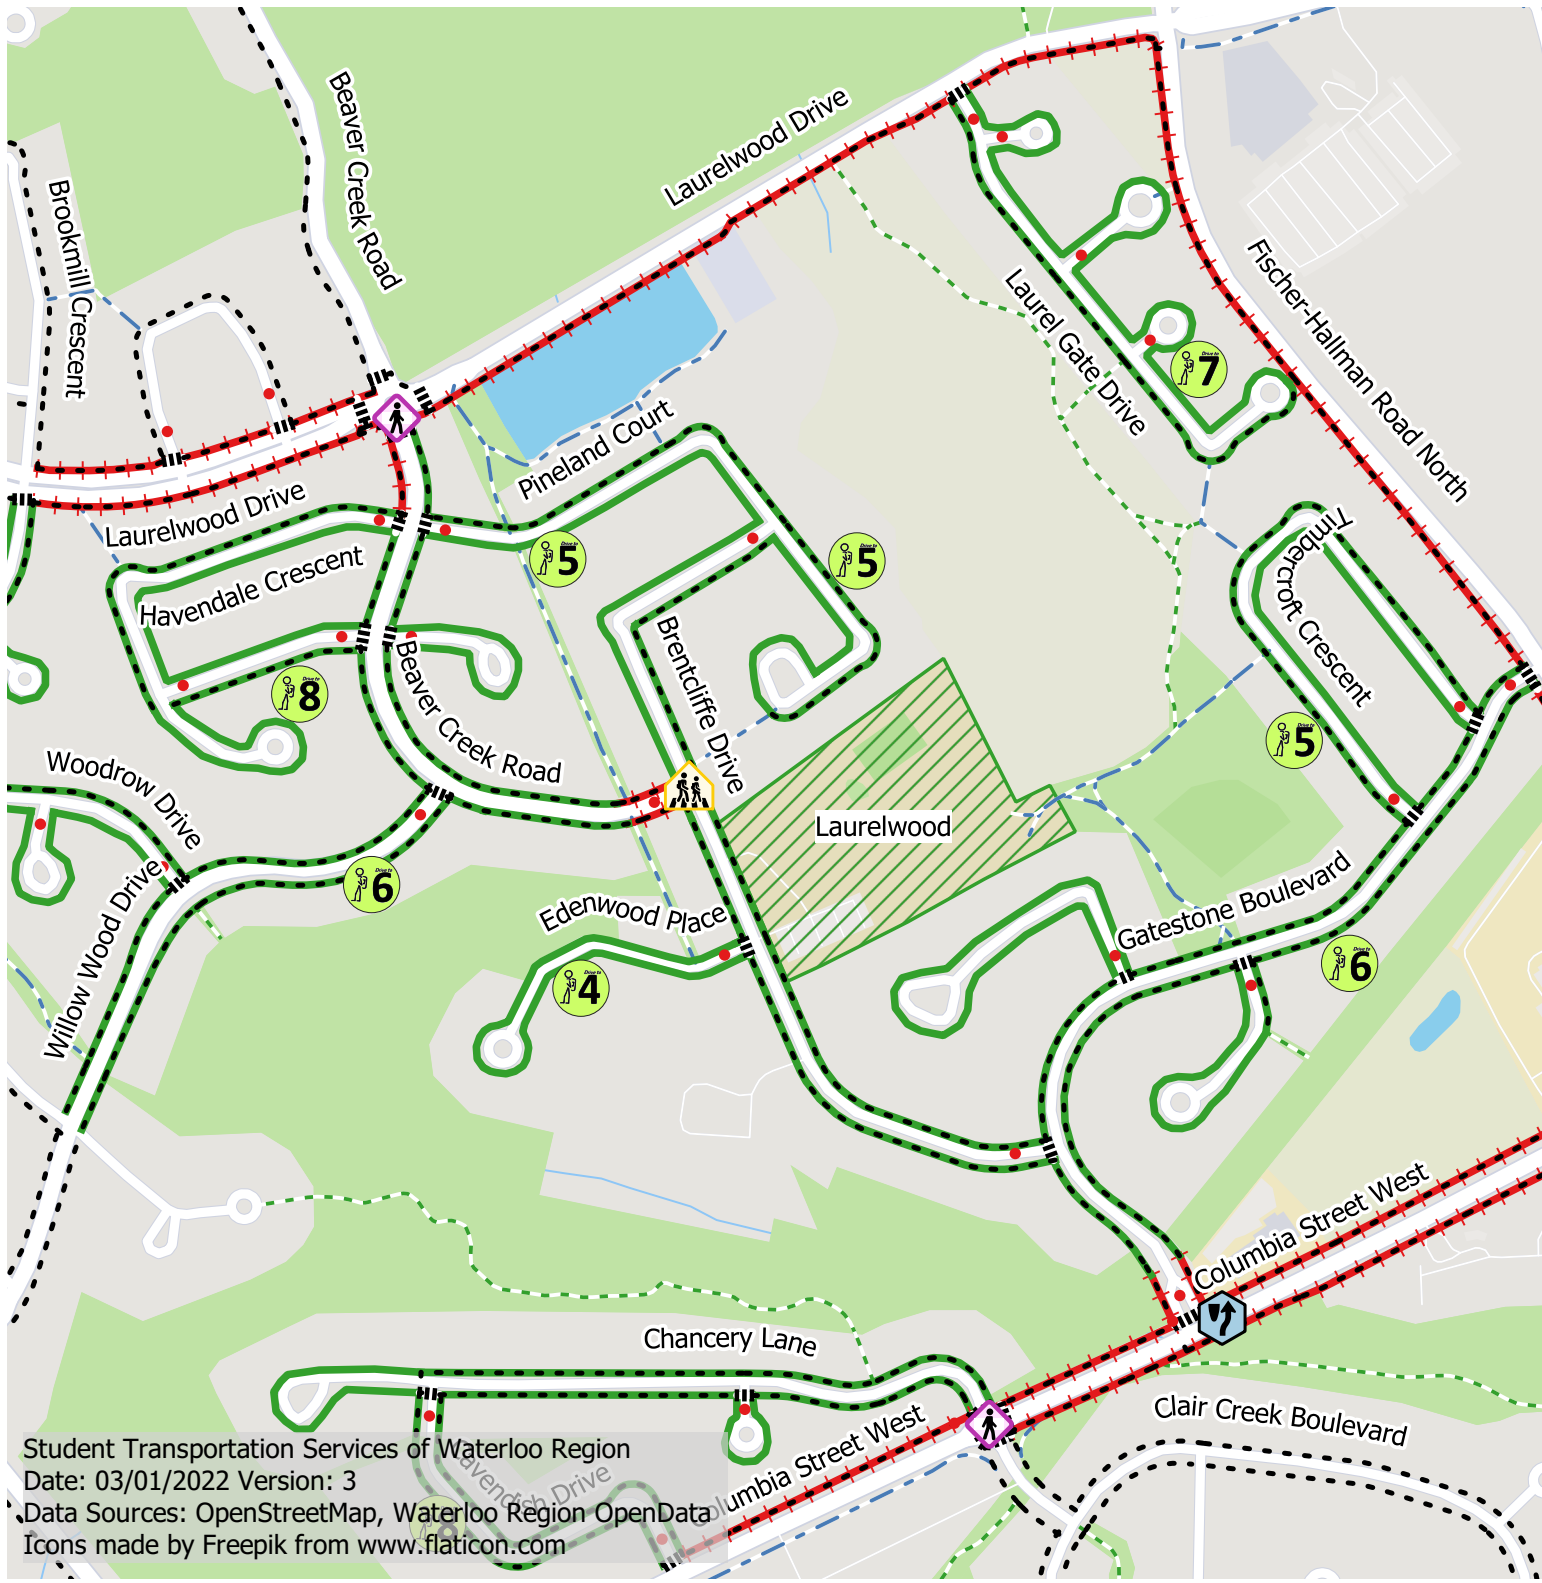

Laurelwood Parking Map

- School Site
- Sidewalks
- Painted Pedestrian Crosswalks
- Trails**
 - Not Winter Maintained
 - Winter Maintained
- IntersectionDetails**
 - Stop Sign
 - Adult Crossing Guard
 - Pedestrian Refuge Island
 - Pedestrian Crossover
- Parking Areas**
 - Parking Restrictions Apply
 - On-Street Parking
- Park And Walk Locations**
 - 5 Walk Time (min)

User must adhere to all applicable municipal and provincial traffic laws and By-laws. Legal parking areas do not guarantee a safe route to school.