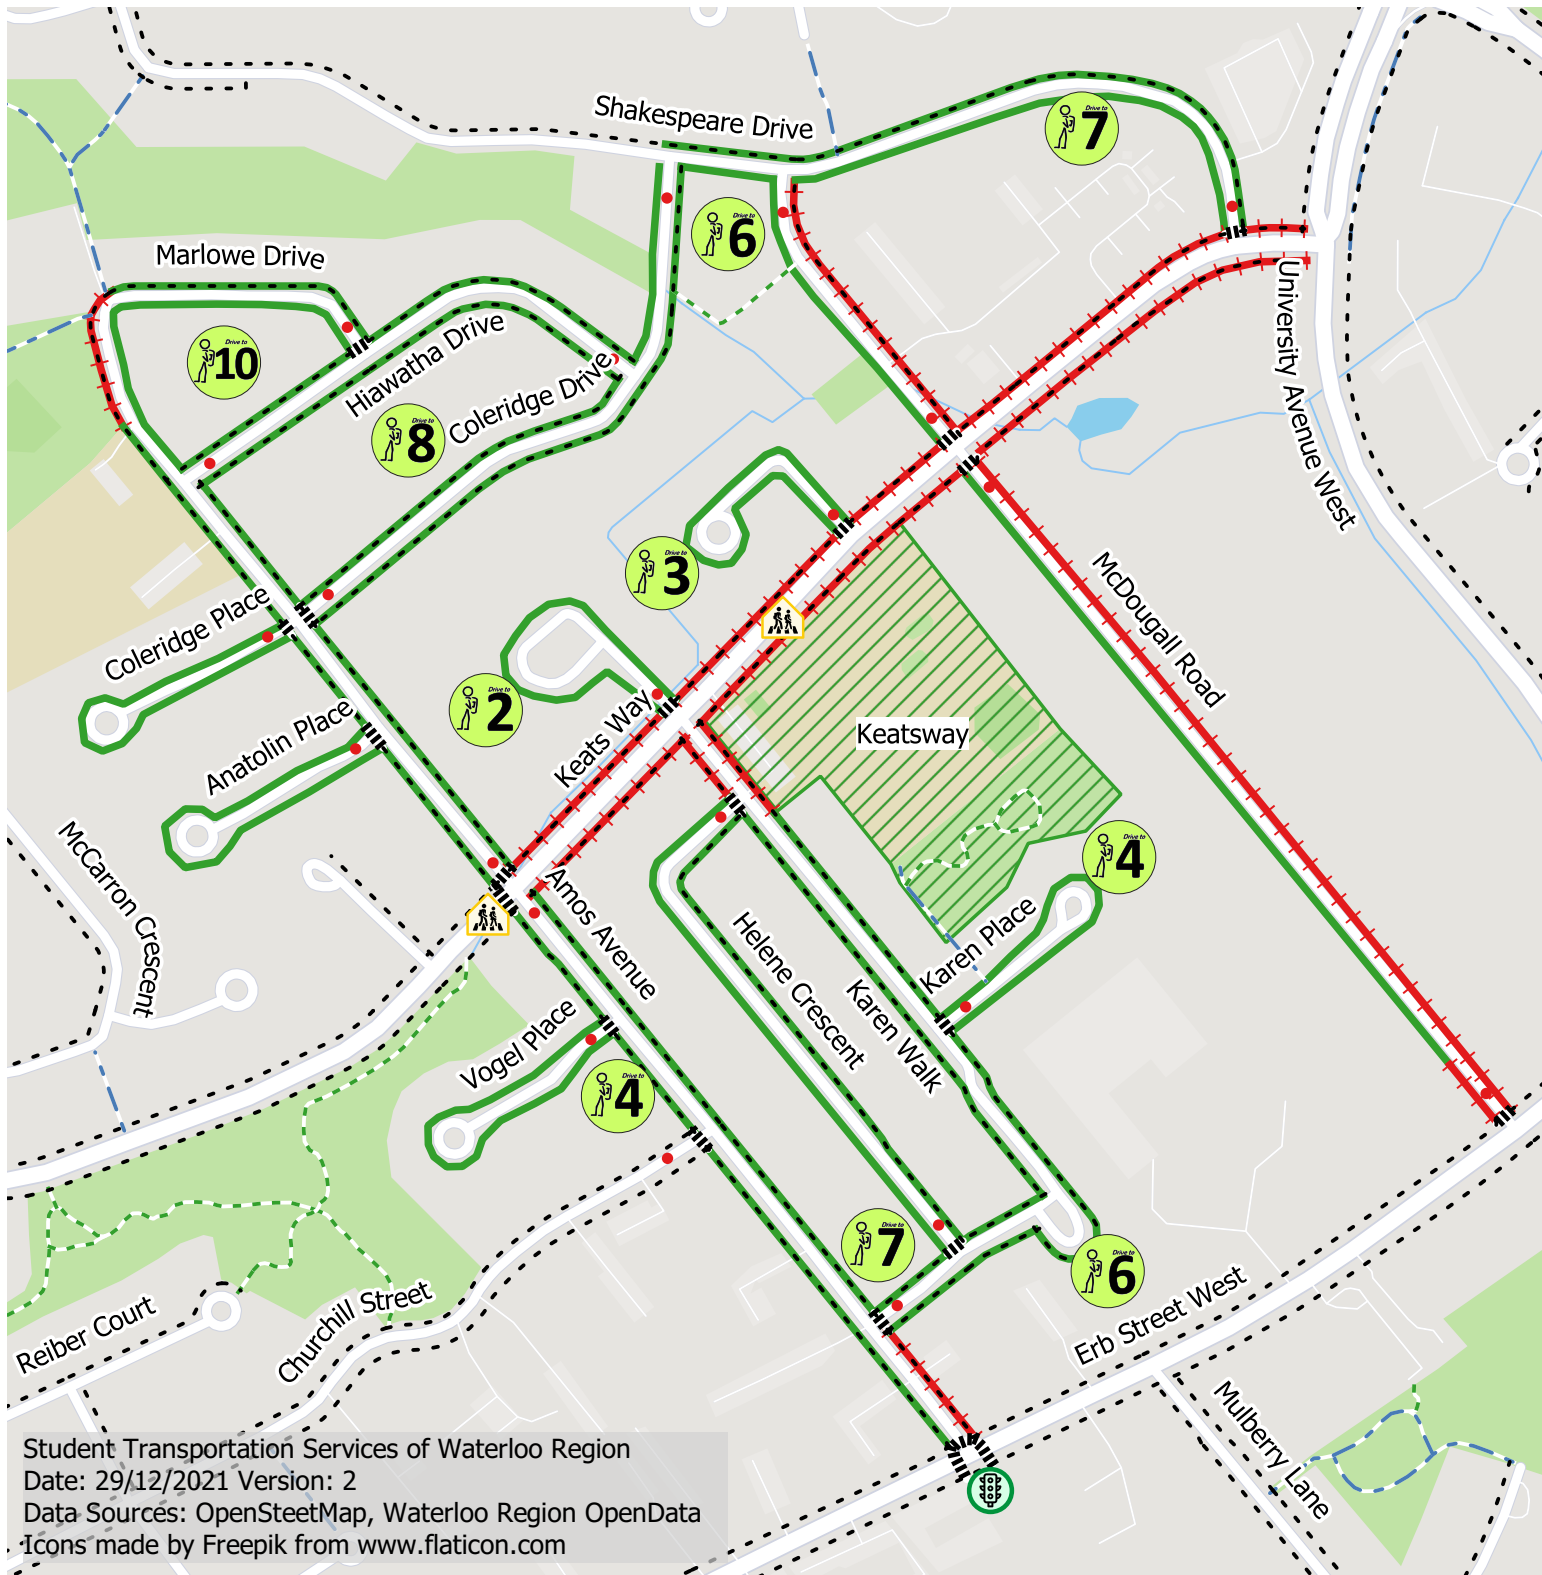

# Keatsway Parking Map

- School Site
- Sidewalks
- Painted Pedestrian Crosswalks

- Trails**
- Not Winter Maintained
  - Winter Maintained

- Intersection Details**
- Stop Sign
  - Adult Crossing Guard
  - Signalized Crossing

- Parking Areas**
- Parking Restrictions Apply
  - On-Street Parking

- Park And Walk Locations**
- 5 Walk Time (min)

User must adhere to all applicable municipal and provincial traffic laws and By-laws. Legal parking areas do not guarantee a safe route to school.