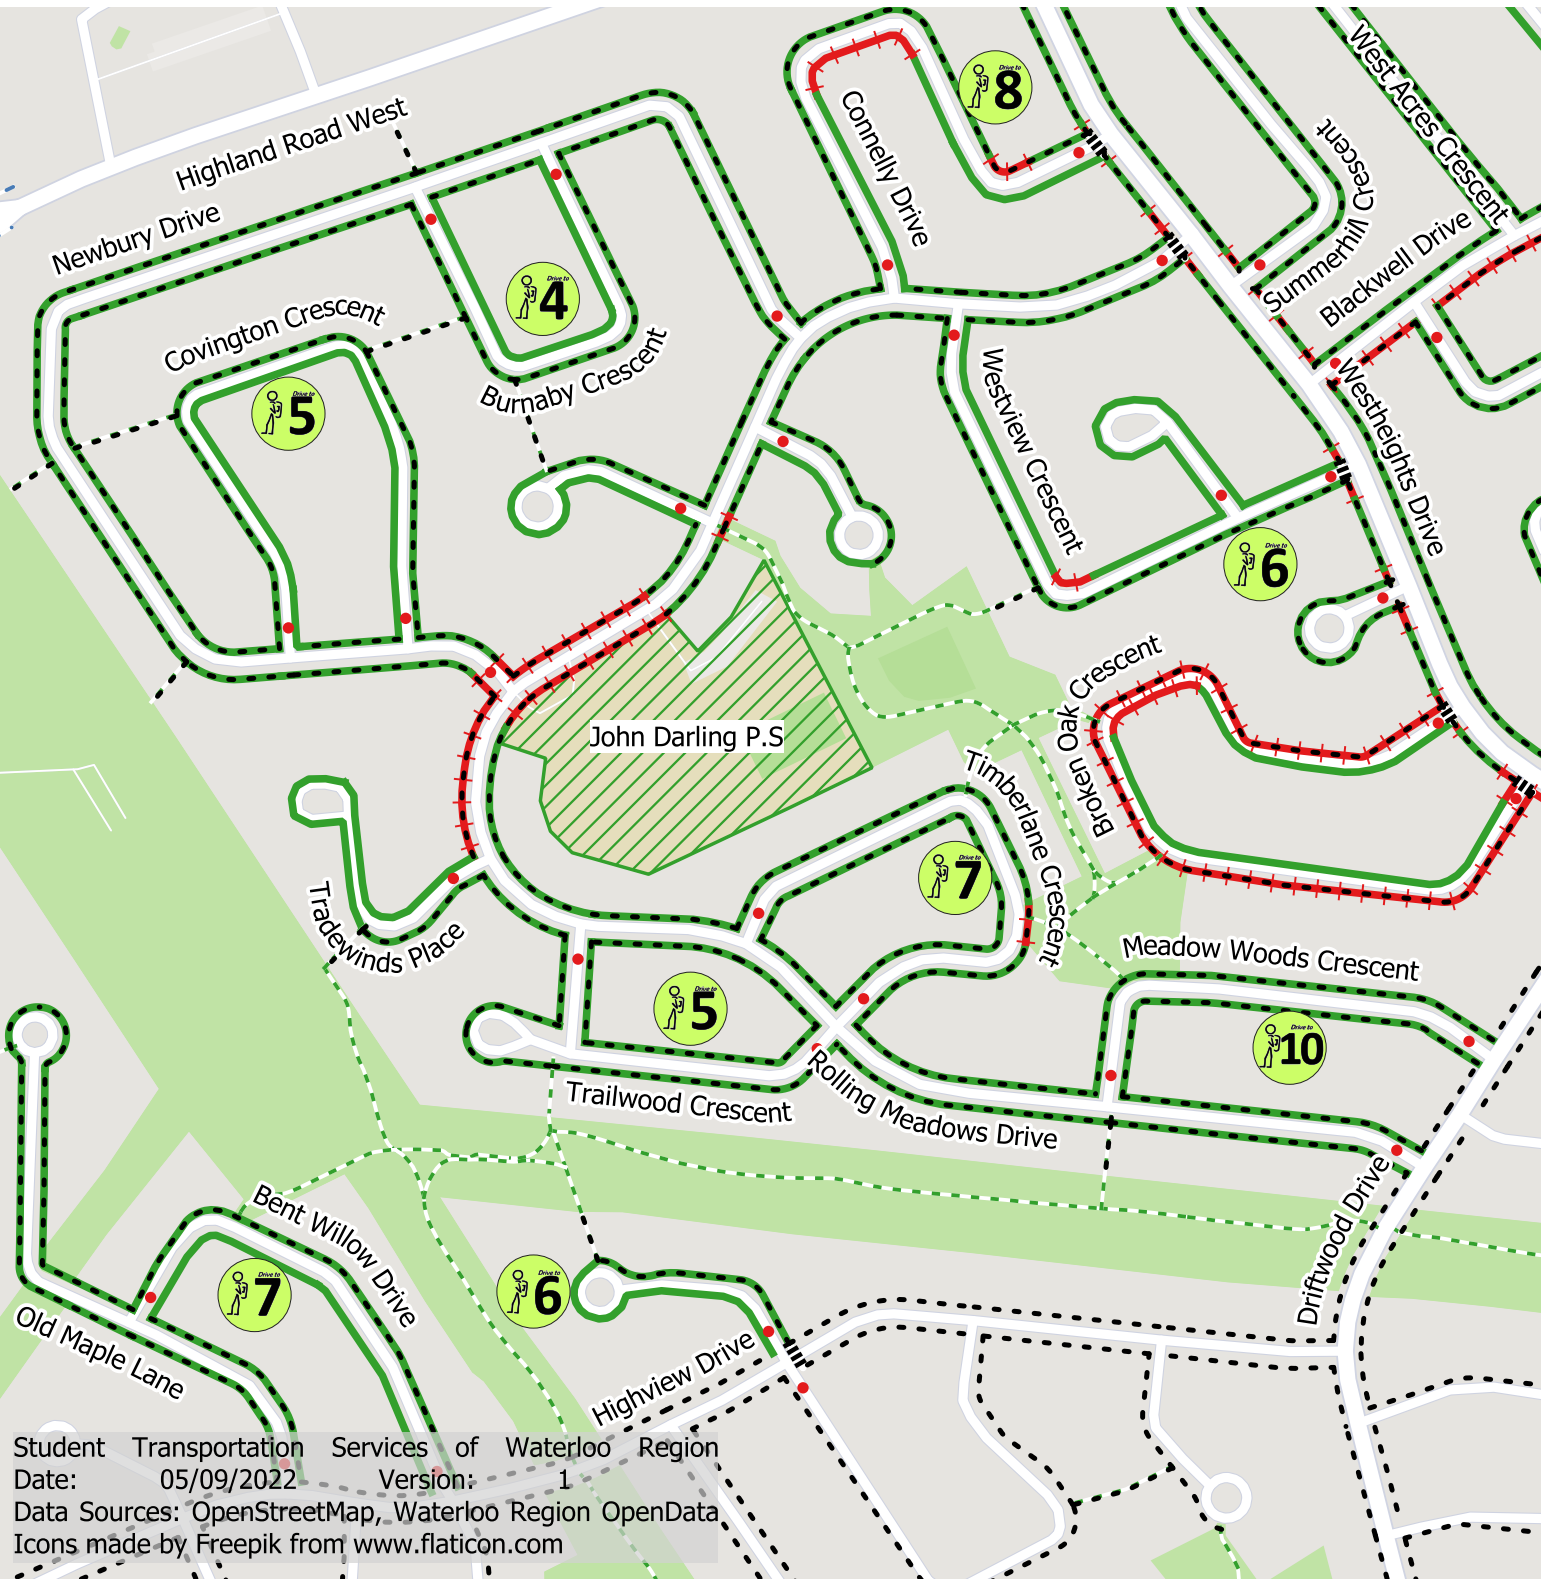

John Darling Parking Map

-  School Site
-  Sidewalks
-  Painted Pedestrian Crosswalks

- Trails**
-  Not Winter Maintained
 -  Winter Maintained

- Intersection Details**
-  Stop Sign
 -  Signalized Crossing

- Parking Areas**
-  Parking Restrictions Apply
 -  On-Street Parking

- Park and Walk Locations**
-  Walk Time (min)

User must adhere to all applicable municipal and provincial traffic laws and By-laws. Legal parking areas do not guarantee a safe route to school.