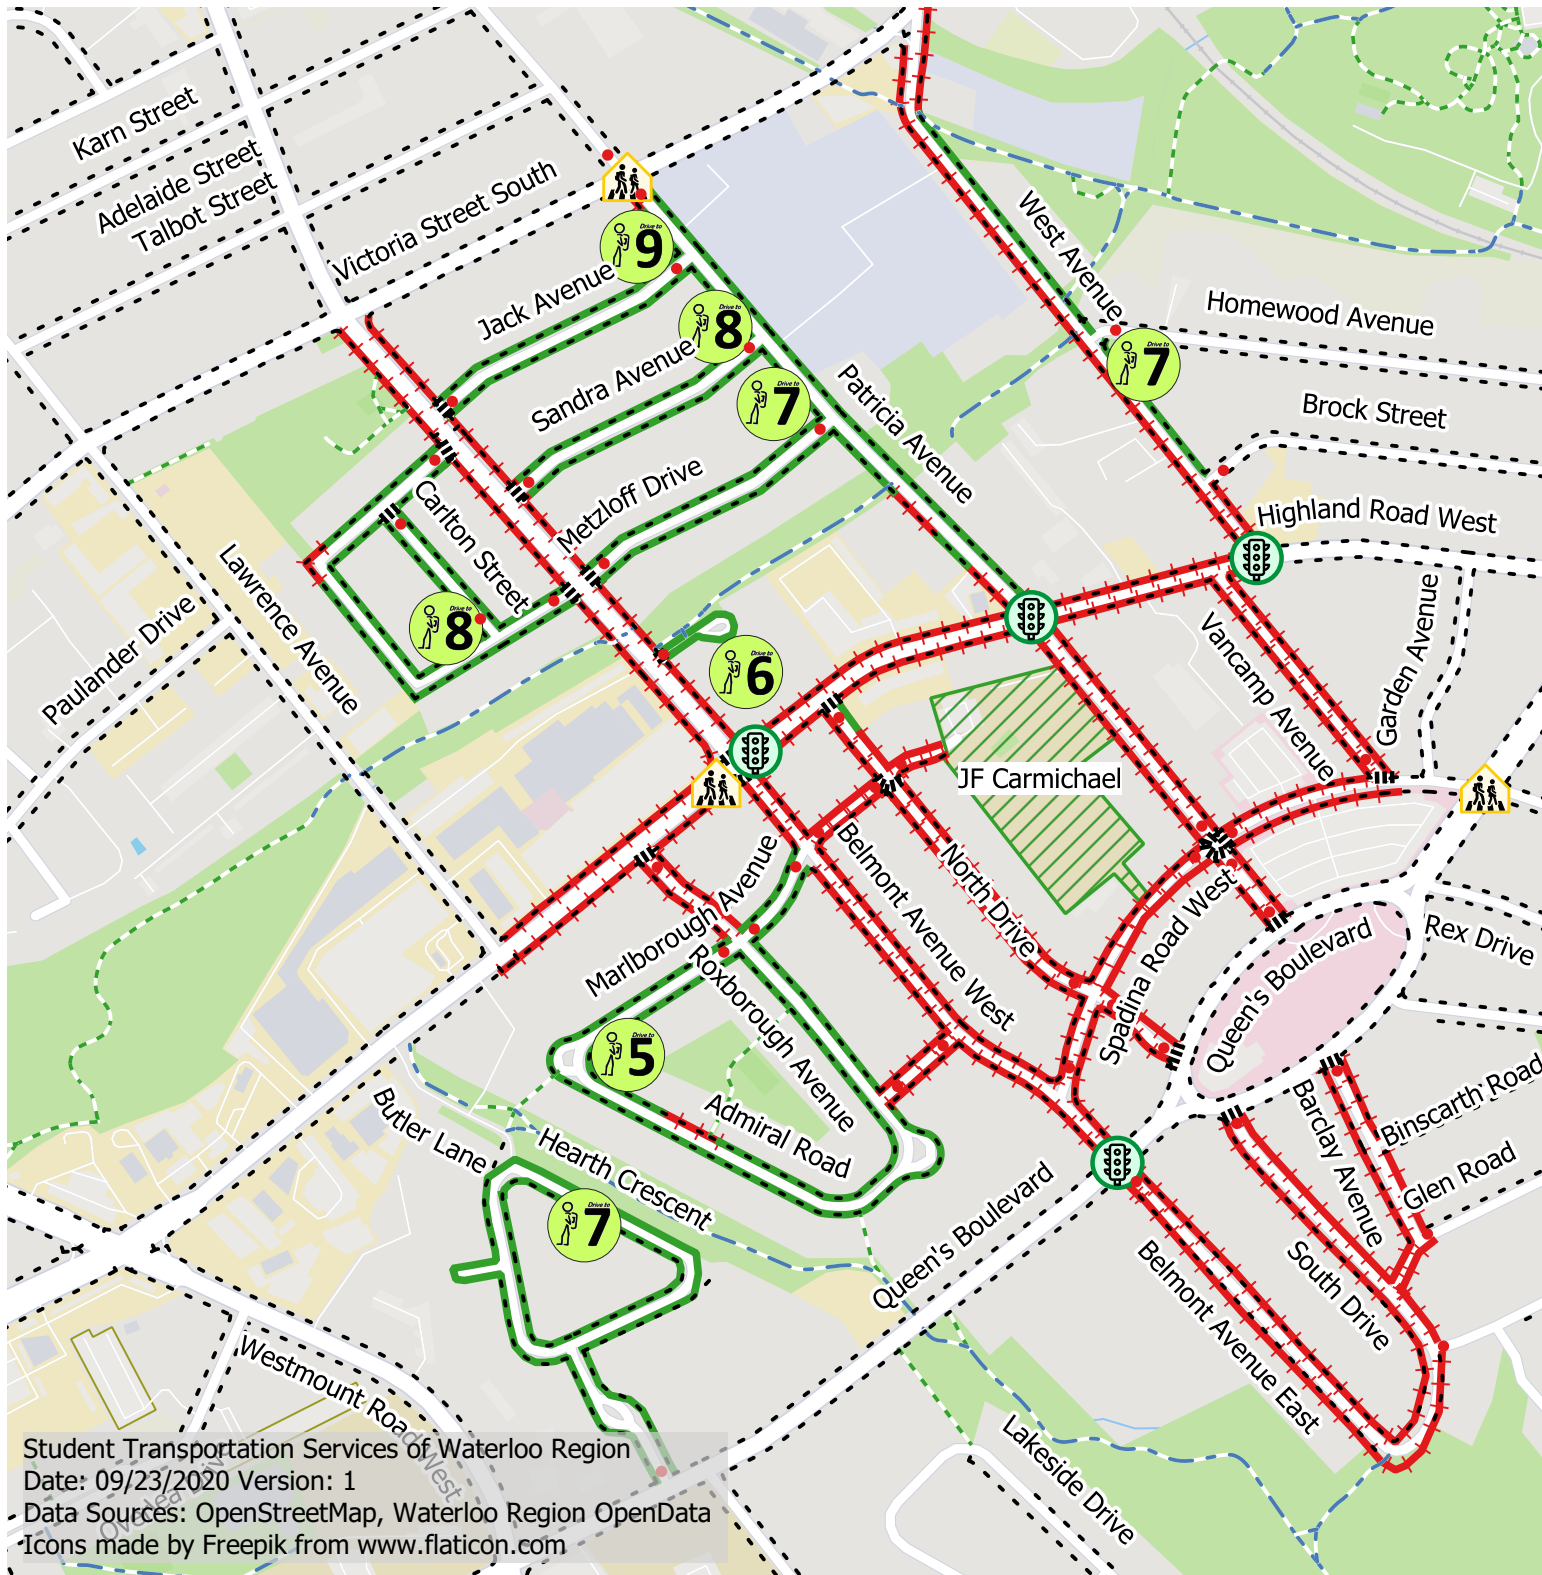

# J.F. Carmichael Parking Map

- School Site
- Sidewalks
- Painted Pedestrian Crosswalks

- Trails**
- Not Winter Maintained
  - Winter Maintained

- Intersection Details**
- Stop Sign
  - Adult Crossing Guard
  - Signalized Crossing

- Parking Areas**
- Parking Restrictions Apply
  - On-Street Parking

- Park And Walk Locations**
- Walk Time (min)

User must adhere to all applicable municipal and provincial traffic laws and By-laws. Legal parking areas do not guarantee a safe route to school.