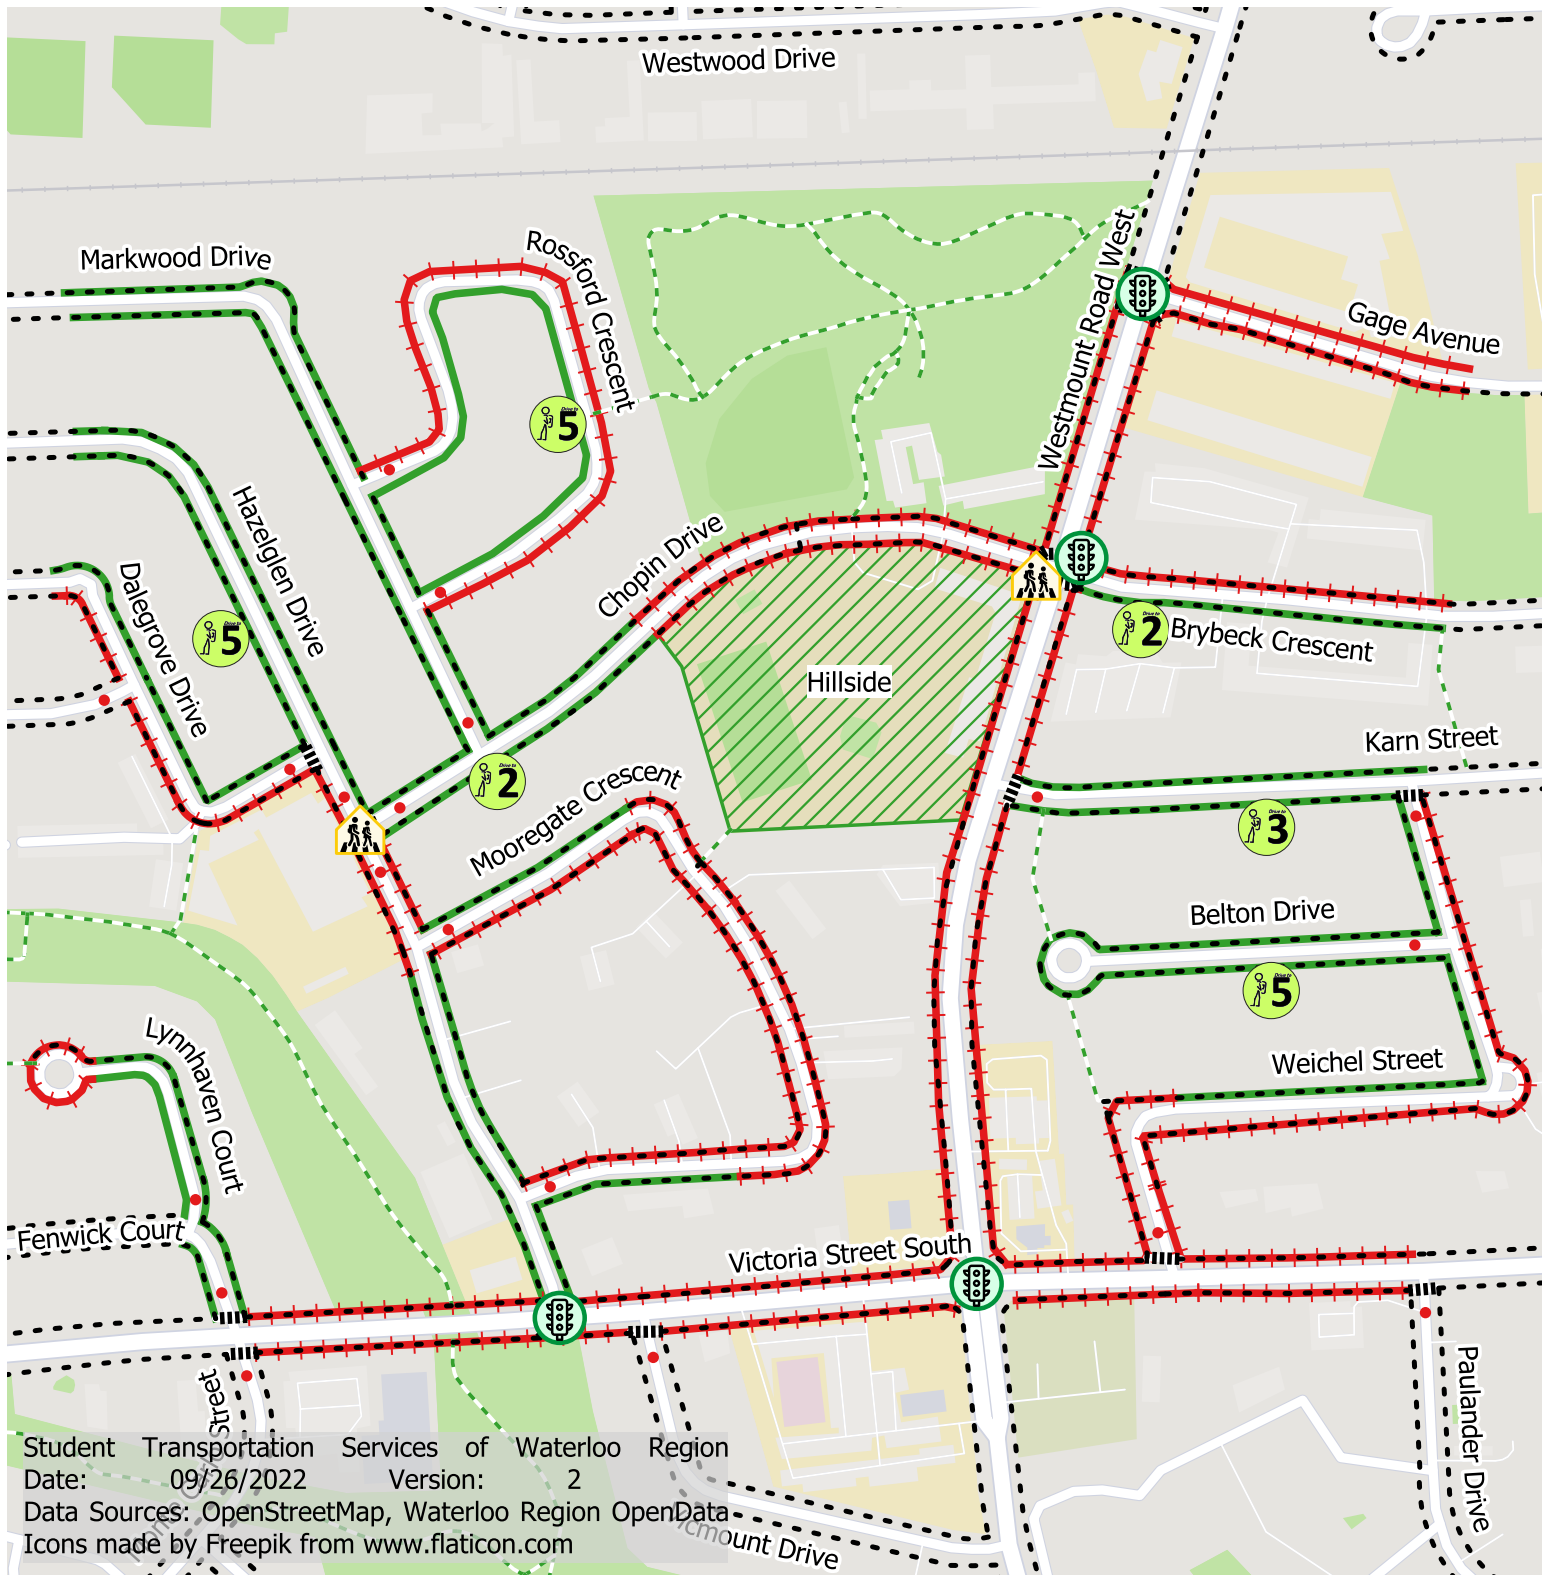

# Hillside Parking Map

-  School Site
-  Sidewalks
-  Painted Pedestrian Crosswalks
- Trails**
  -  Not Winter Maintained
  -  Winter Maintained
- Intersection Details**
  -  Stop Sign
  -  Adult Crossing Guard
  -  Signalized Crossing
- Parking Areas**
  -  Parking Restrictions Apply
  -  On-Street Parking
- Park And Walk Locations**
  -  Walk Time (min)

User must adhere to all applicable municipal and provincial traffic laws and By-laws. Legal parking areas do not guarantee a safe route to school.