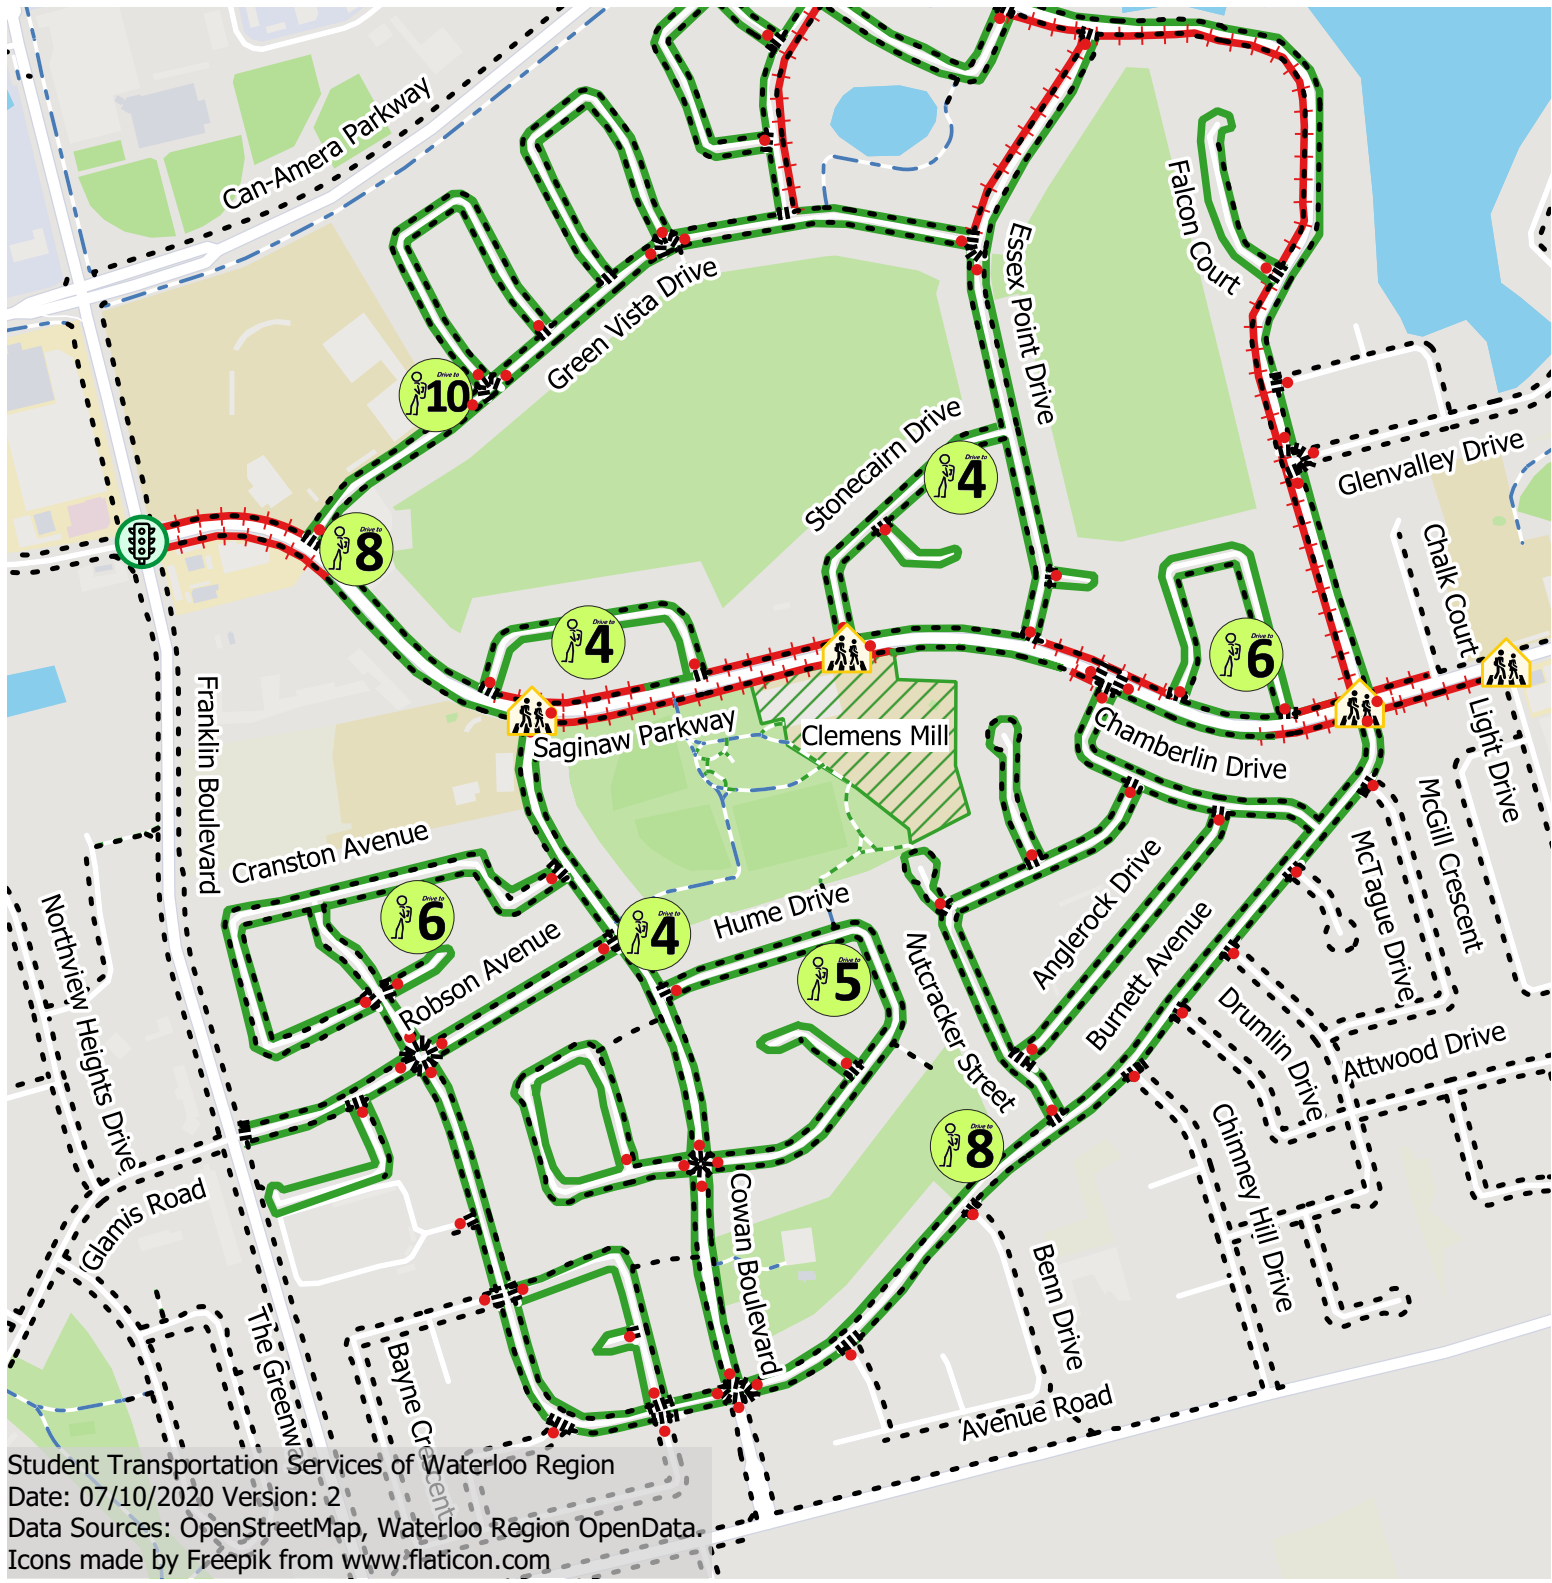

Clemens Mill Parking Map

- School Site
- Sidewalks
- Painted Pedestrian Crosswalks
- Trails**
 - Not Winter Maintained
 - Winter Maintained
- Intersection Details**
 - Stop Sign
 - Adult Crossing Guard
 - Signalized Crossing
- Parking Information**
 - Parking Restrictions Apply
 - On-Street Parking
- ParkAndWalkLocations**
 - 5 Walk Time (min)

User must adhere to all applicable municipal and provincial traffic laws and By-laws. Legal parking areas do not guarantee a safe route to school.