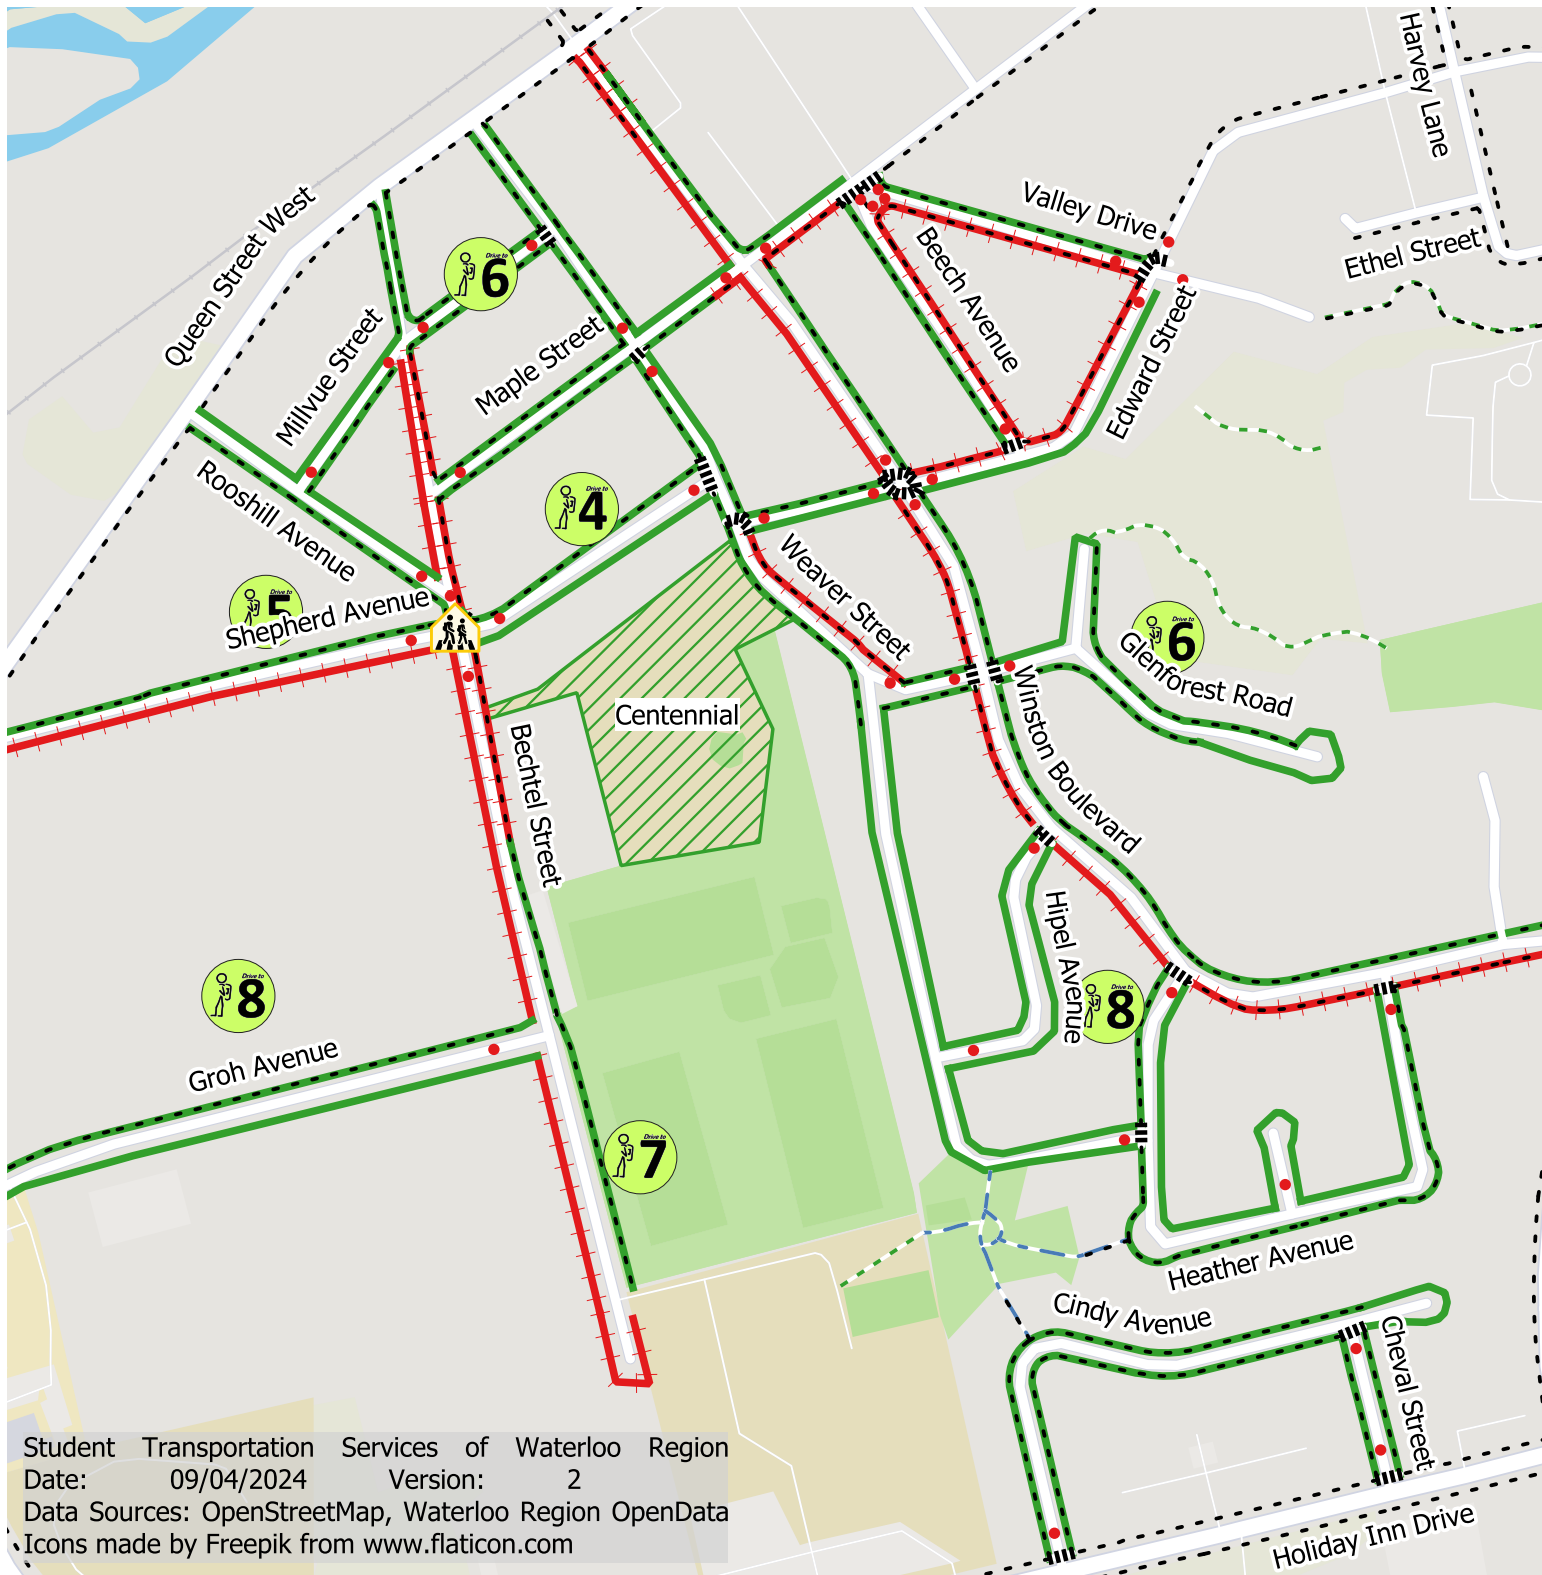

Centennial Parking Map

- School Site
- Sidewalks
- Painted Pedestrian Crosswalks

- Trails**
- Not Winter Maintained
 - Winter Maintained

- Intersection Details**
- Stop Sign
 - Adult Crossing Guard

- Parking Areas**
- Parking Restrictions Apply
 - On-Street Parking

- Park And Walk Locations**
- 5 Walk Time (min)

User must adhere to all applicable municipal and provincial traffic laws and By-laws. Legal parking areas do not guarantee a safe route to school.