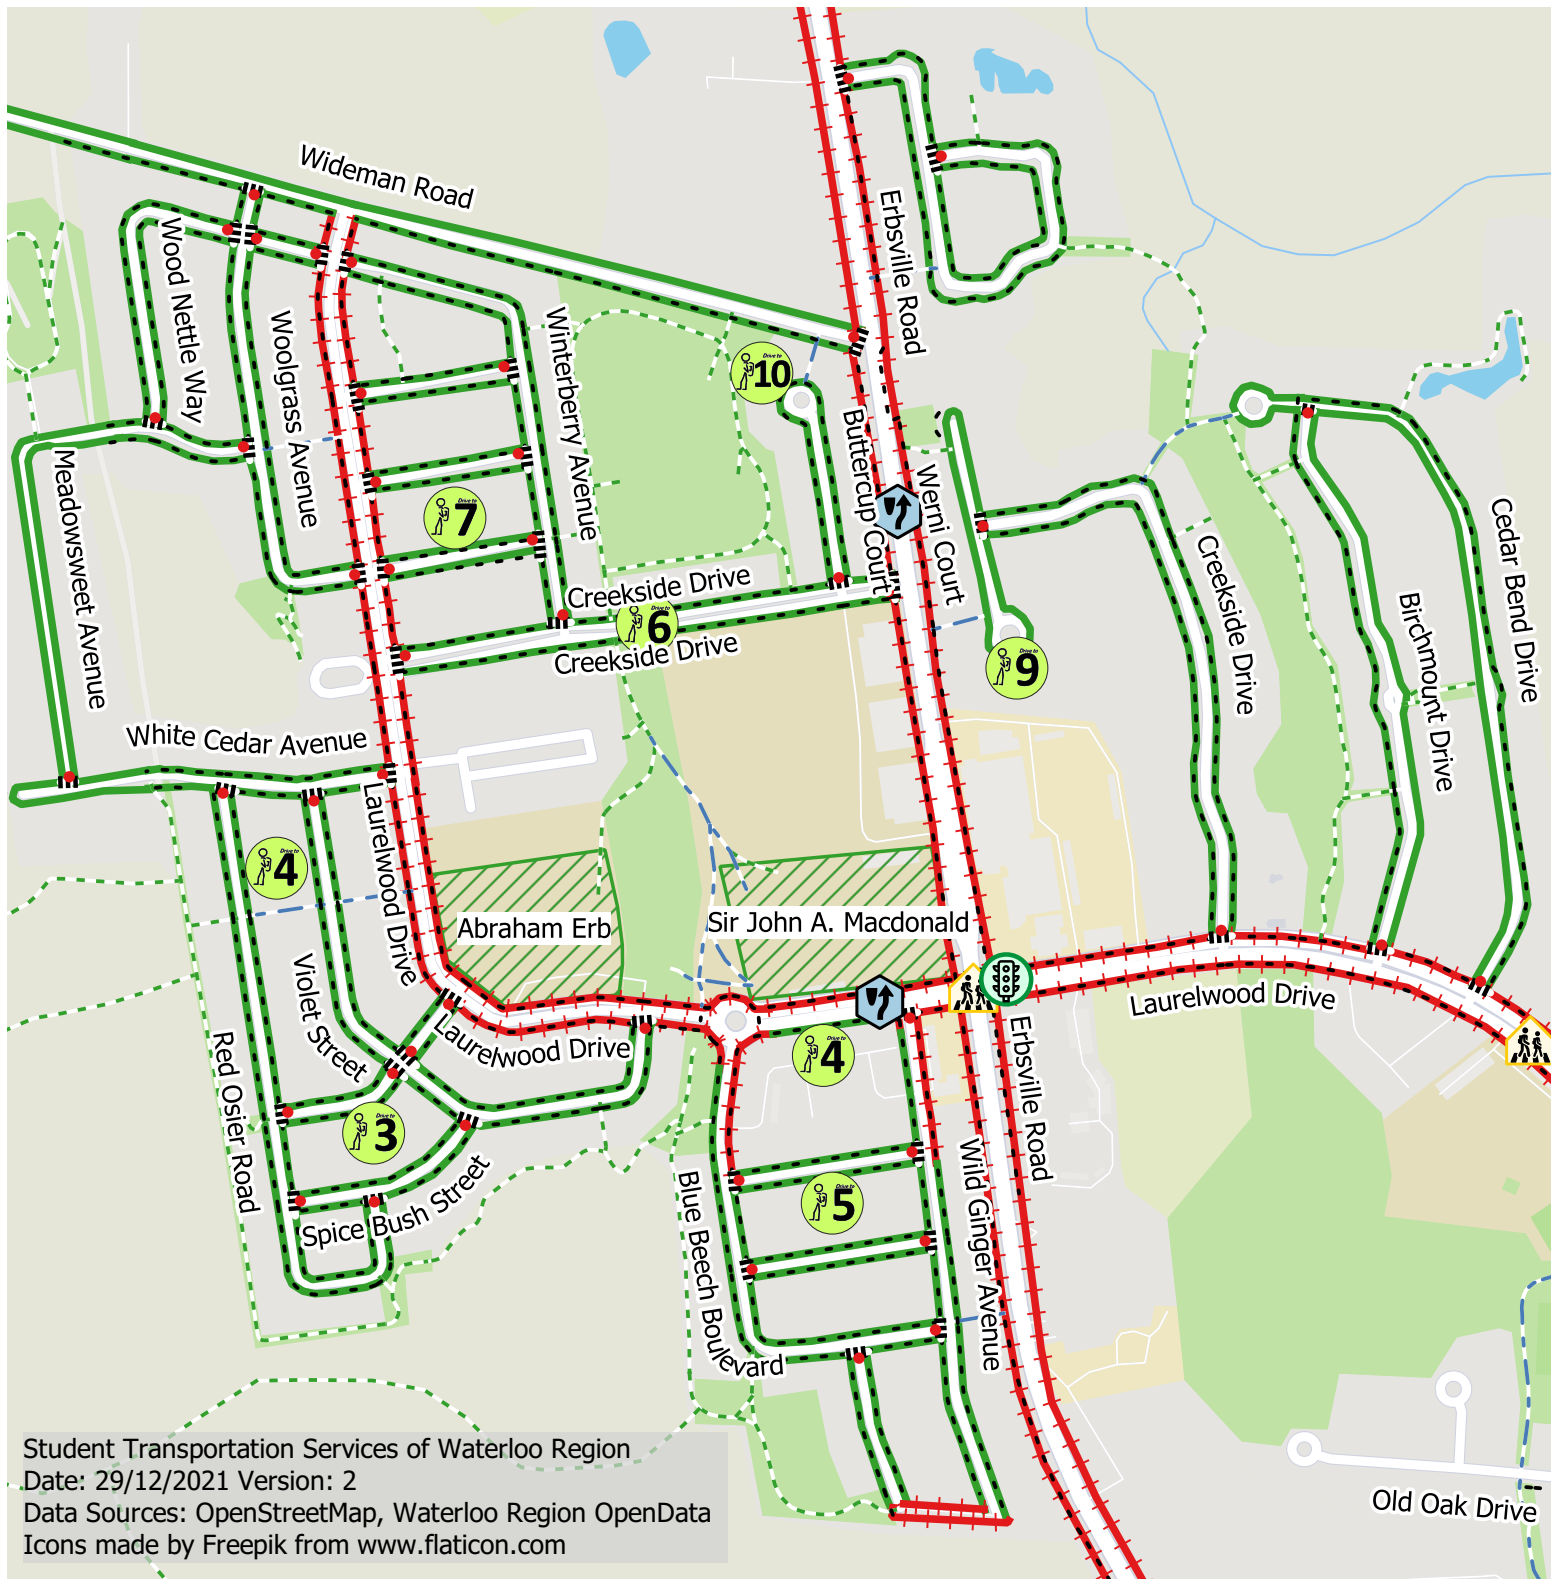

# Abraham Erb Parking Map

- School Site
- Sidewalks
- Painted Pedestrian Crosswalks

- Trails**
- Not Winter Maintained
  - Winter Maintained

- Intersection Details**
- Stop Sign
  - Adult Crossing Guard
  - Signalized Crossing
  - Pedestrian Refuge Island

- Parking Areas**
- Parking Restrictions Apply
  - On-Street Parking

- Park And Walk Locations**
- Walk Time (min)

User must adhere to all applicable municipal and provincial traffic laws and By-laws. Legal parking areas do not guarantee a safe route to school.