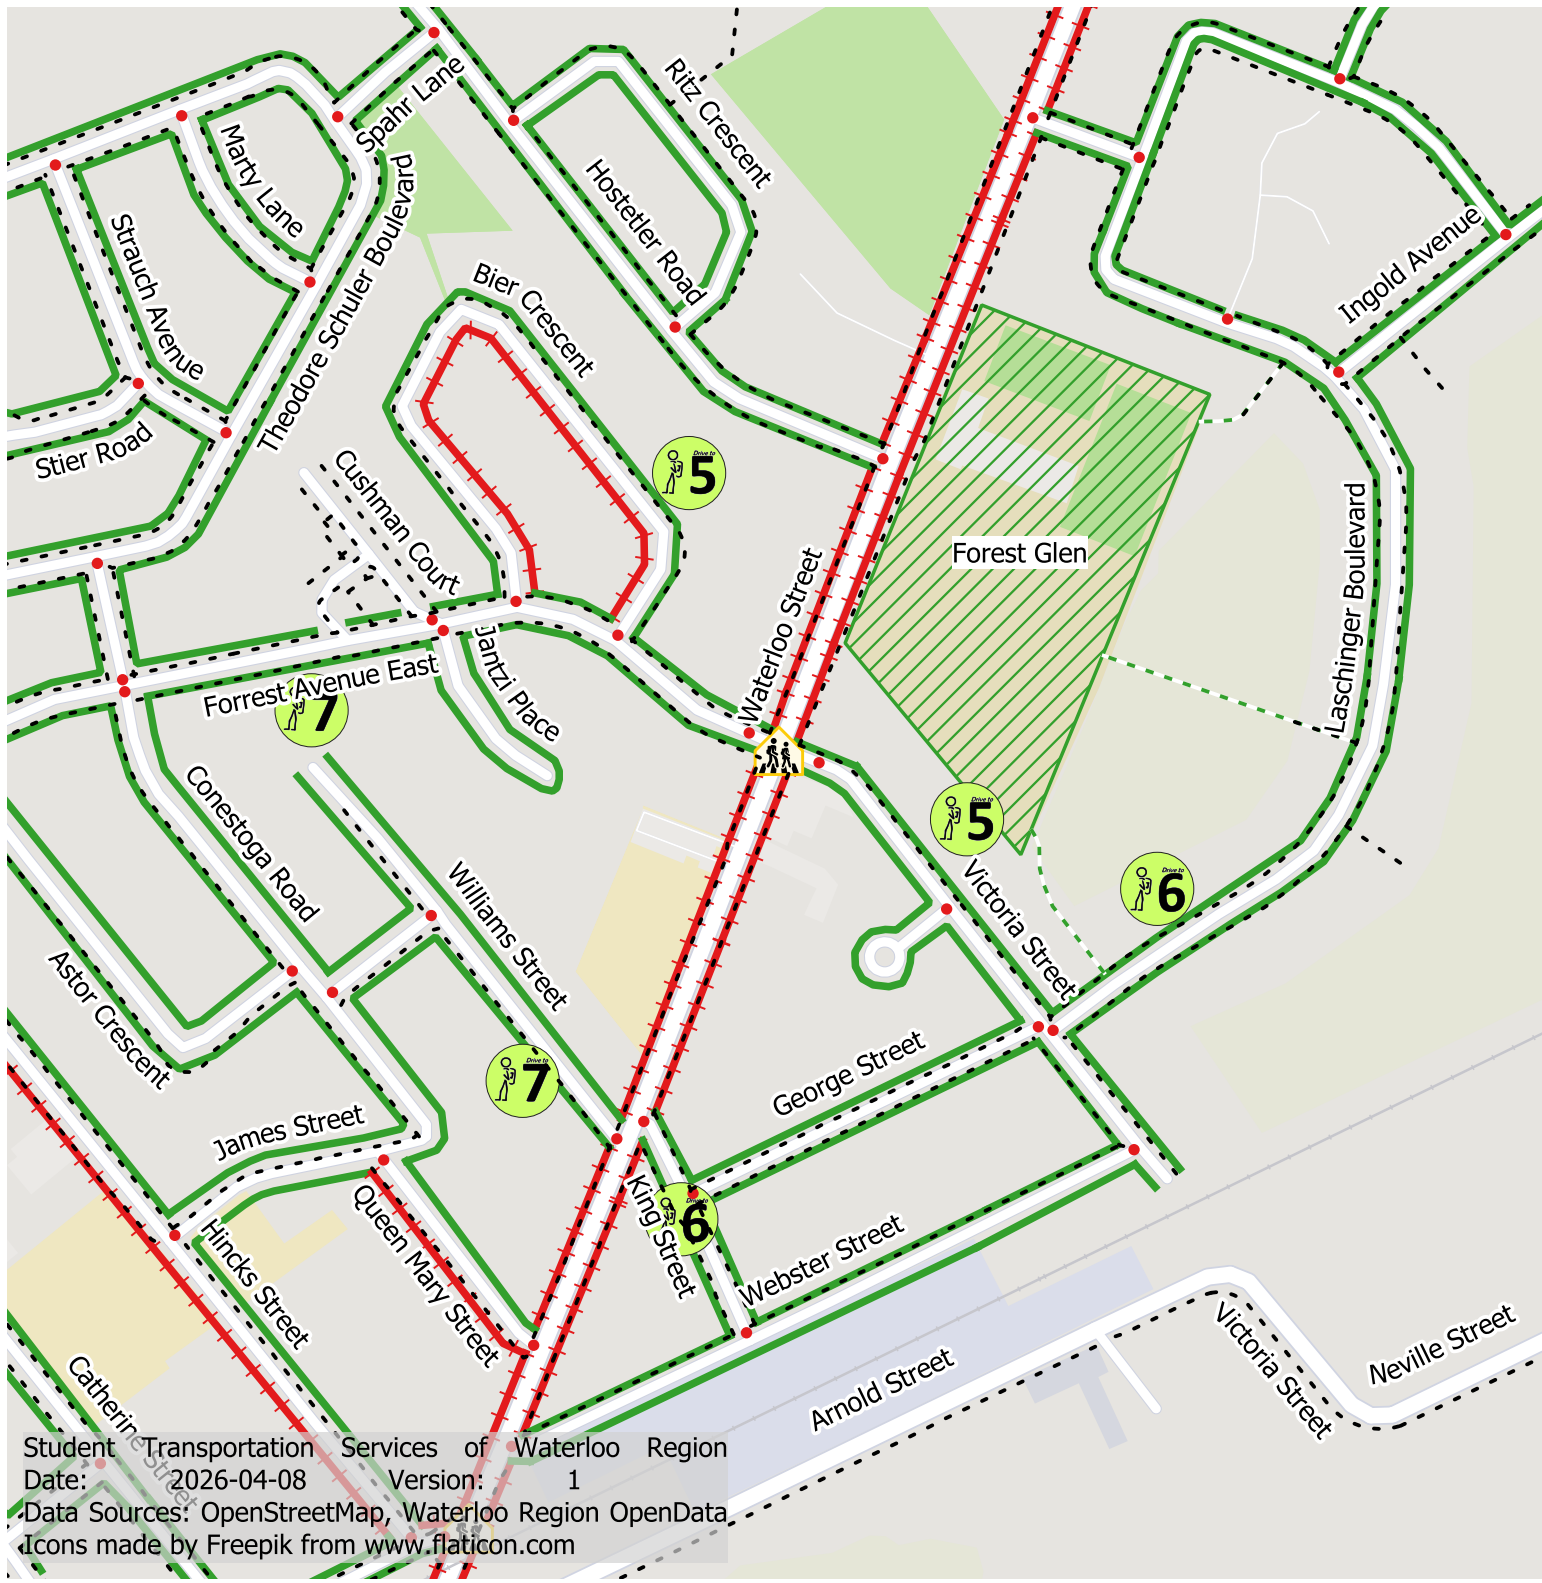

# Forest Glen Parking Map

 School Site

 Sidewalks

## Intersection Details

 Stop Sign

 Adult Crossing Guard

## Parking Areas

 Parking Restrictions Apply

 On-Street Parking

## Park And Walk Locations

 5 Walk Time (min)

Student Transportation Services of Waterloo Region  
 Date: 2026-04-08 Version: 1  
 Data Sources: OpenStreetMap, Waterloo Region OpenData  
 Icons made by Freepik from www.flaticon.com