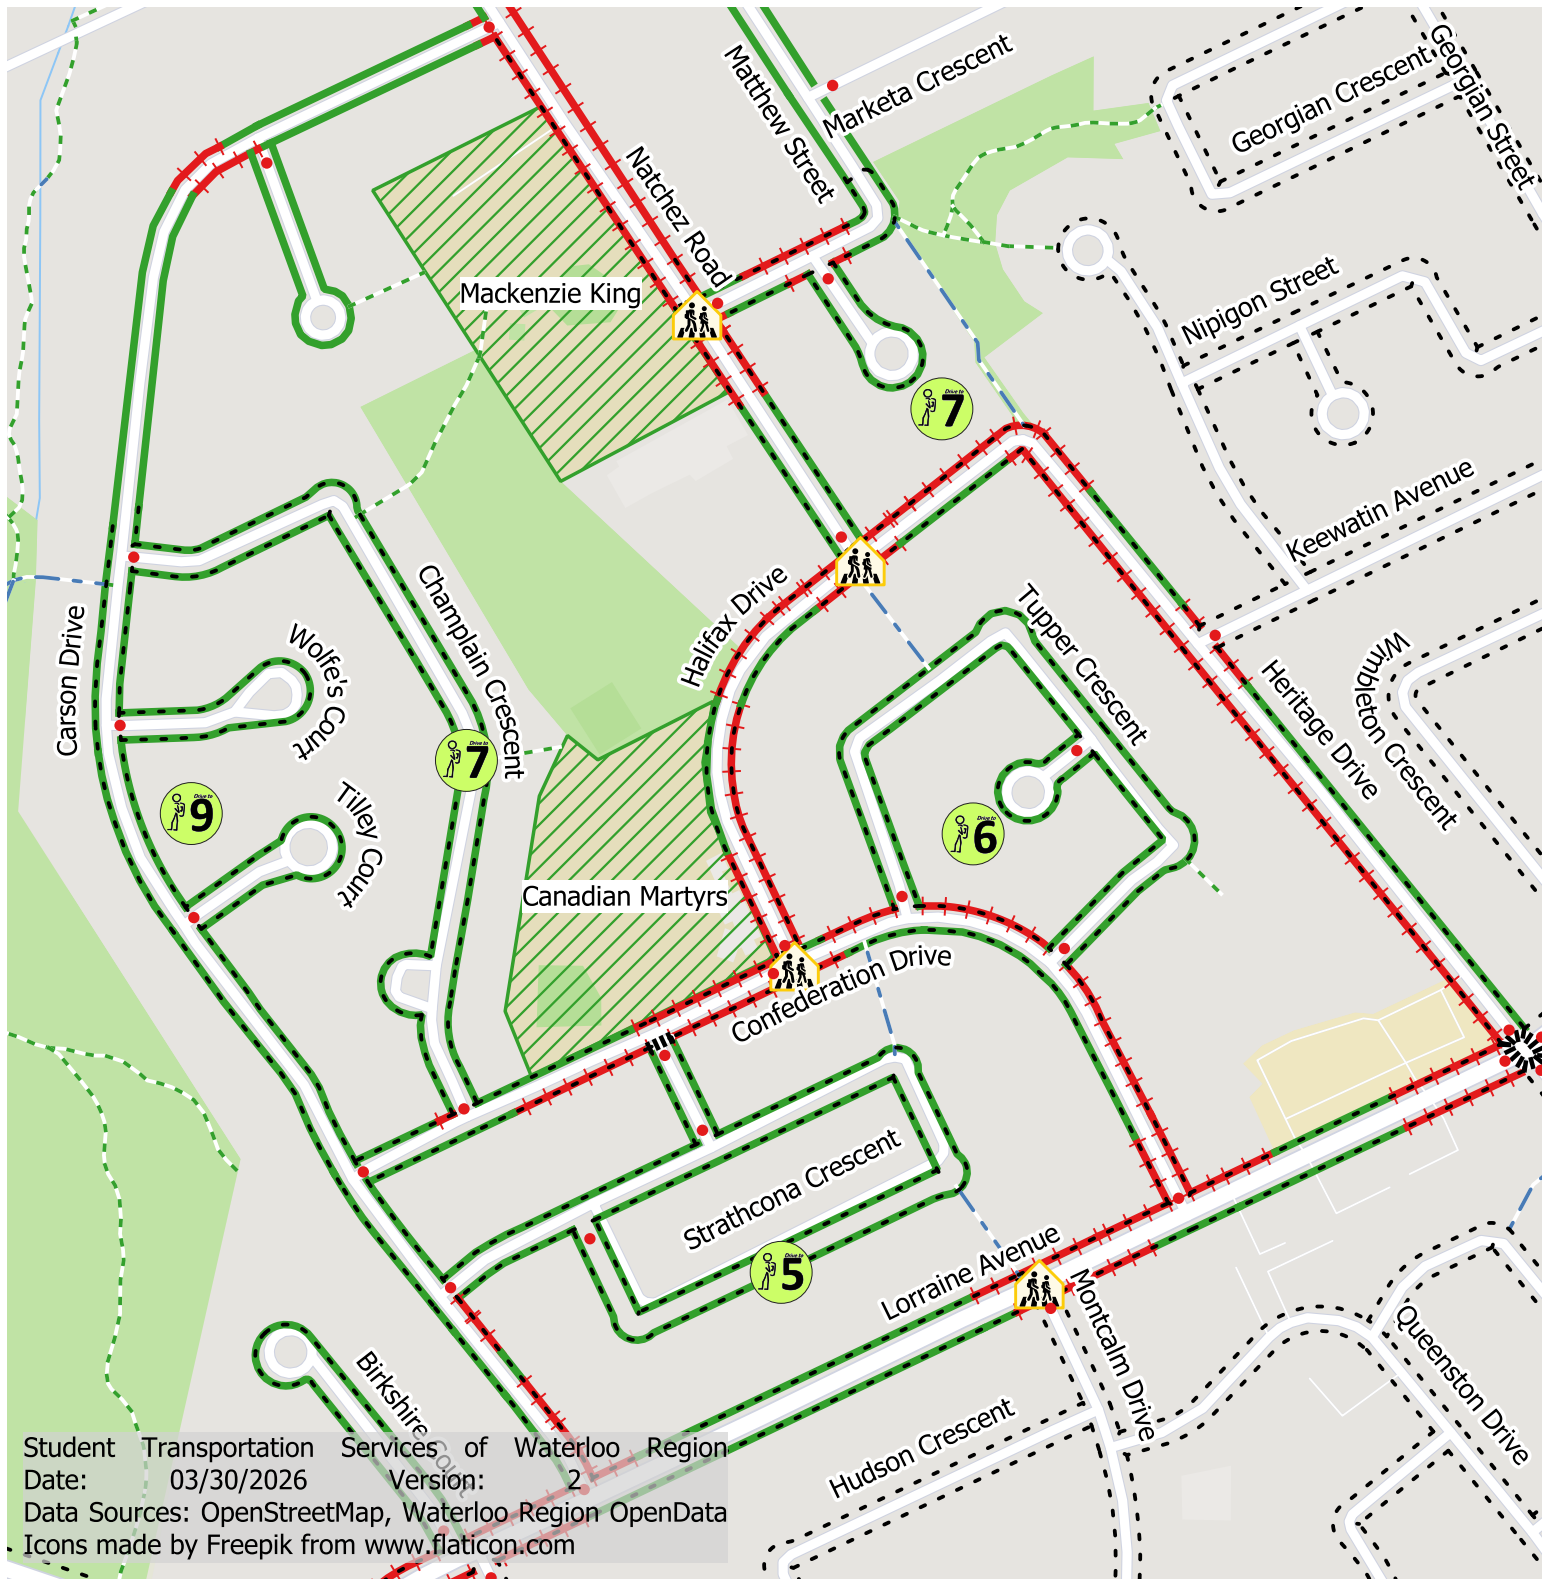

Canadian Martyrs Parking Map

-  School Site
-  Sidewalks
-  Painted Pedestrian Crosswalks

- Trails**
-  Not Winter Maintained
 -  Winter Maintained

- Intersection Details**
-  Stop Sign
 -  Adult Crossing Guard

- Parking Areas**
-  Parking Restrictions Apply
 -  On-Street Parking

- Park And Walk Locations**
-  5 Walk Time (min)

User must adhere to all applicable municipal and provincial traffic laws and By-laws. Legal parking areas do not guarantee a safe route to school.