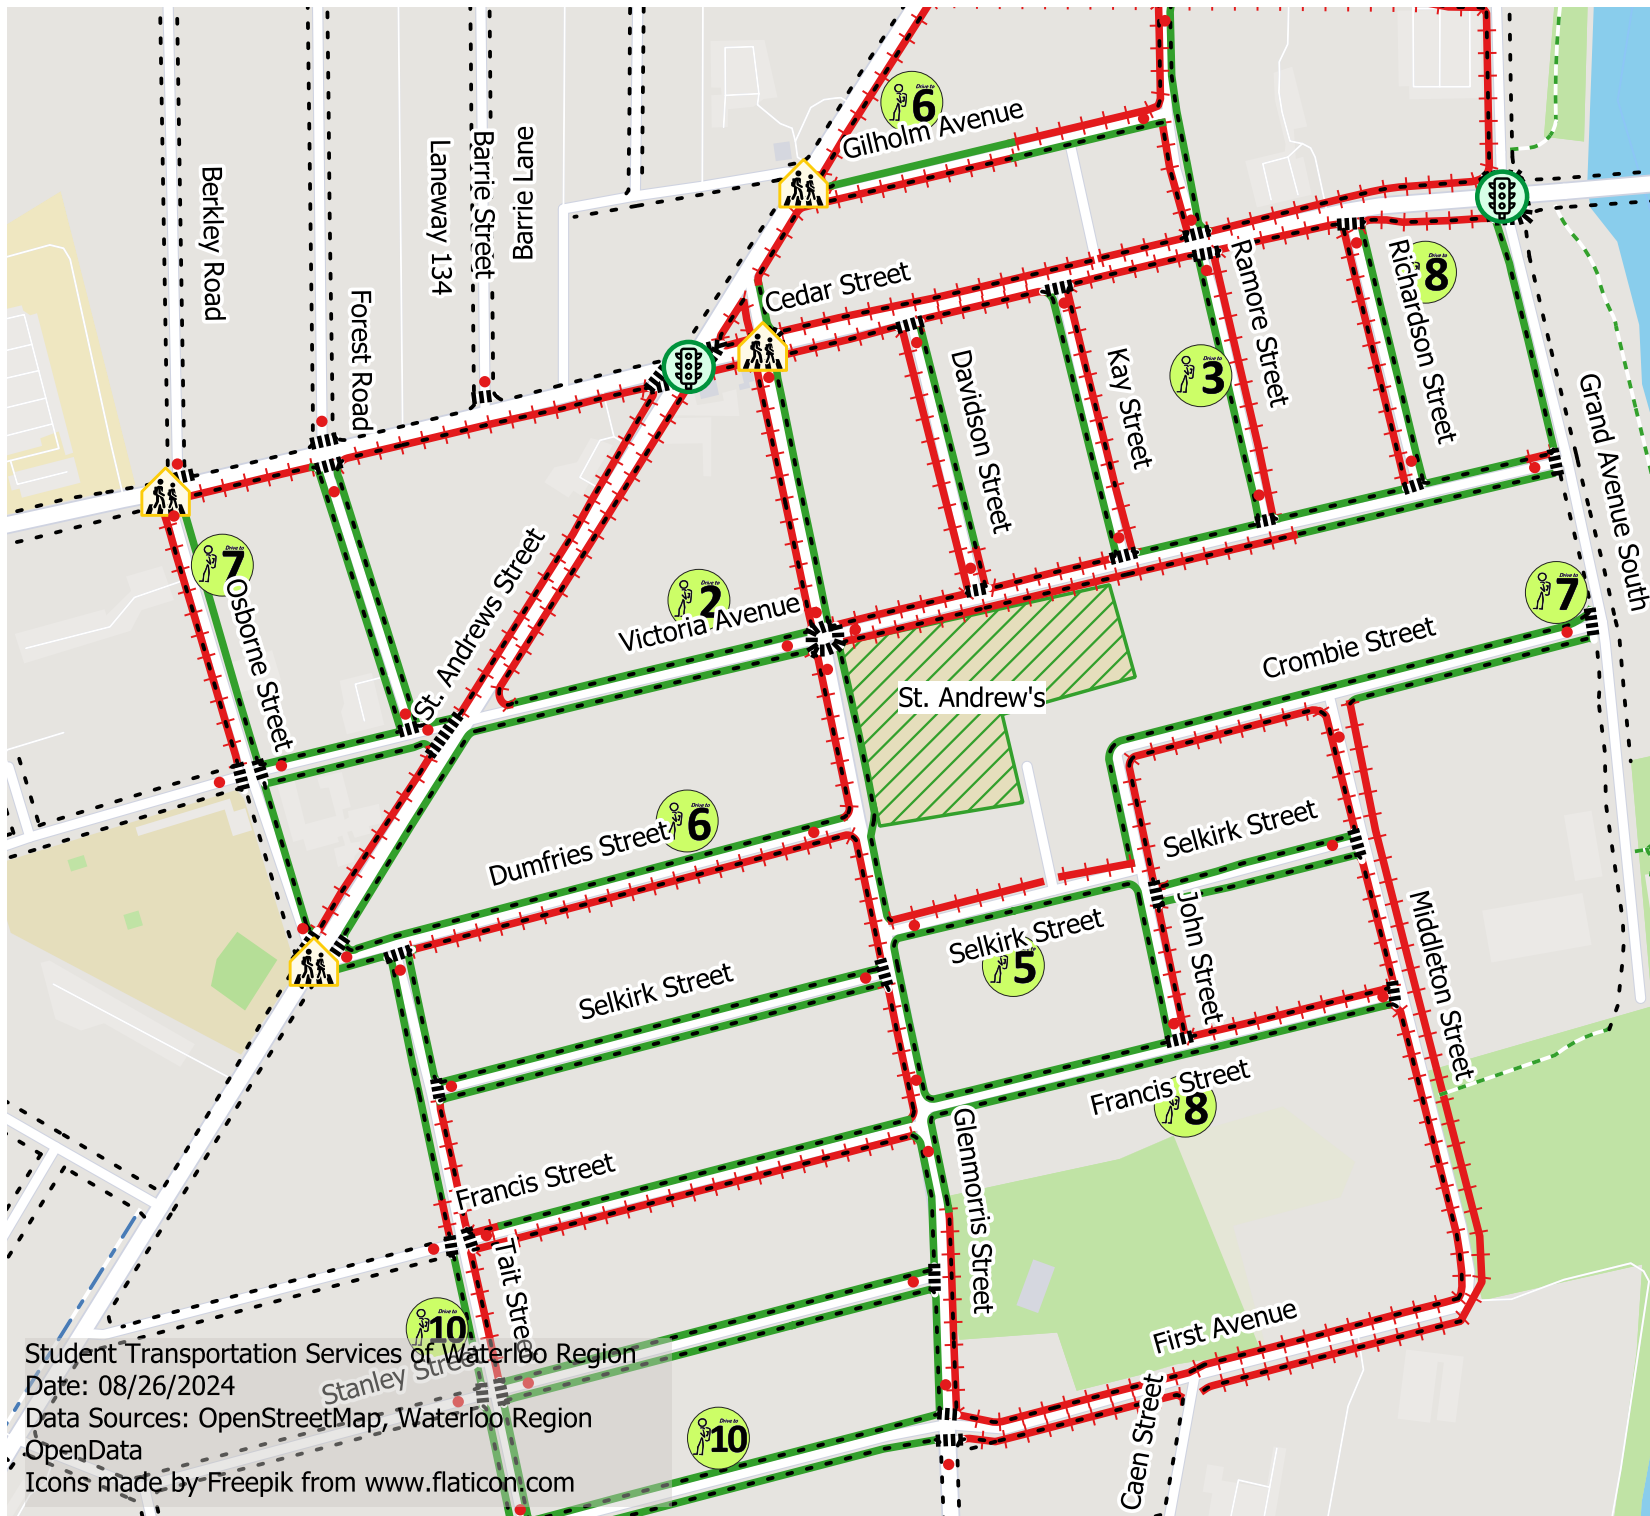

St. Andrew's Parking Map

- School Site
- Sidewalks
- Painted Pedestrian Crosswalks
- Trails**
 - Not Winter Maintained
 - Winter Maintained

Park And Walk Locations

- Walk Time (min)

Parking Areas

- Parking Restrictions Apply
- On-Street Parking

Intersection Details

- Stop Sign
- Adult Crossing Guard

User must adhere to all applicable municipal and provincial traffic laws and By-laws. Legal parking areas do not guarantee a safe route to school.

Student Transportation Services of Waterloo Region
 Date: 08/26/2024
 Data Sources: OpenStreetMap, Waterloo Region
 OpenData
 Icons made by Freepik from www.flaticon.com