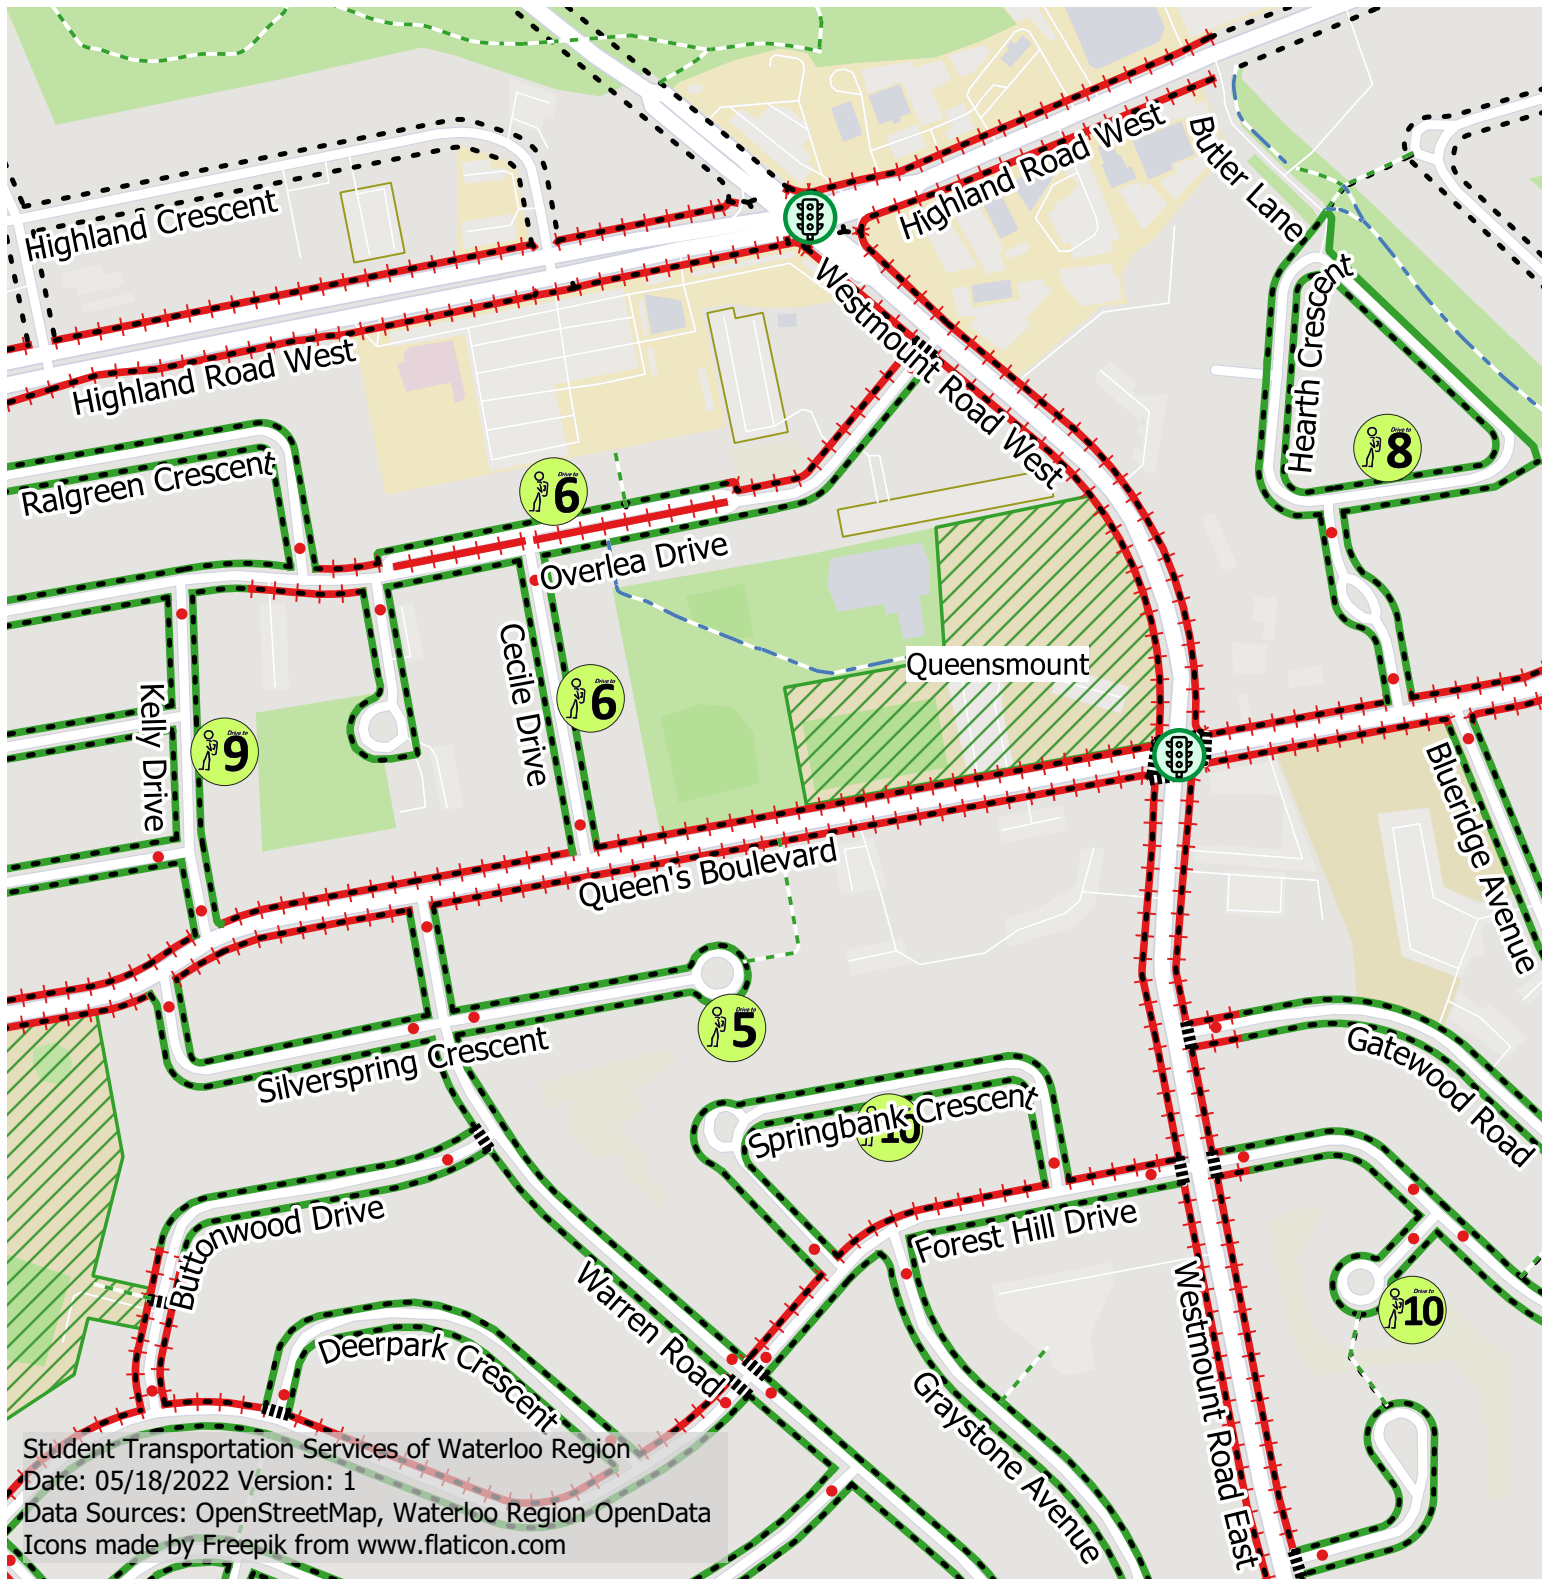

Queensmount Parking Map

-  School Site
-  Sidewalks
-  Painted Pedestrian Crosswalks

- Trails**
-  Not Winter Maintained
 -  Winter Maintained

- IntersectionDetails**
-  Stop Sign
 -  Signalized Crossing

- Parking Areas**
-  Parking Restrictions Apply
 -  On-Street Parking

- ParkAndWalkLocations**
-  Walk Time (min)

User must adhere to all applicable municipal and provincial traffic laws and By-laws. Legal parking areas do not guarantee a safe route to school.