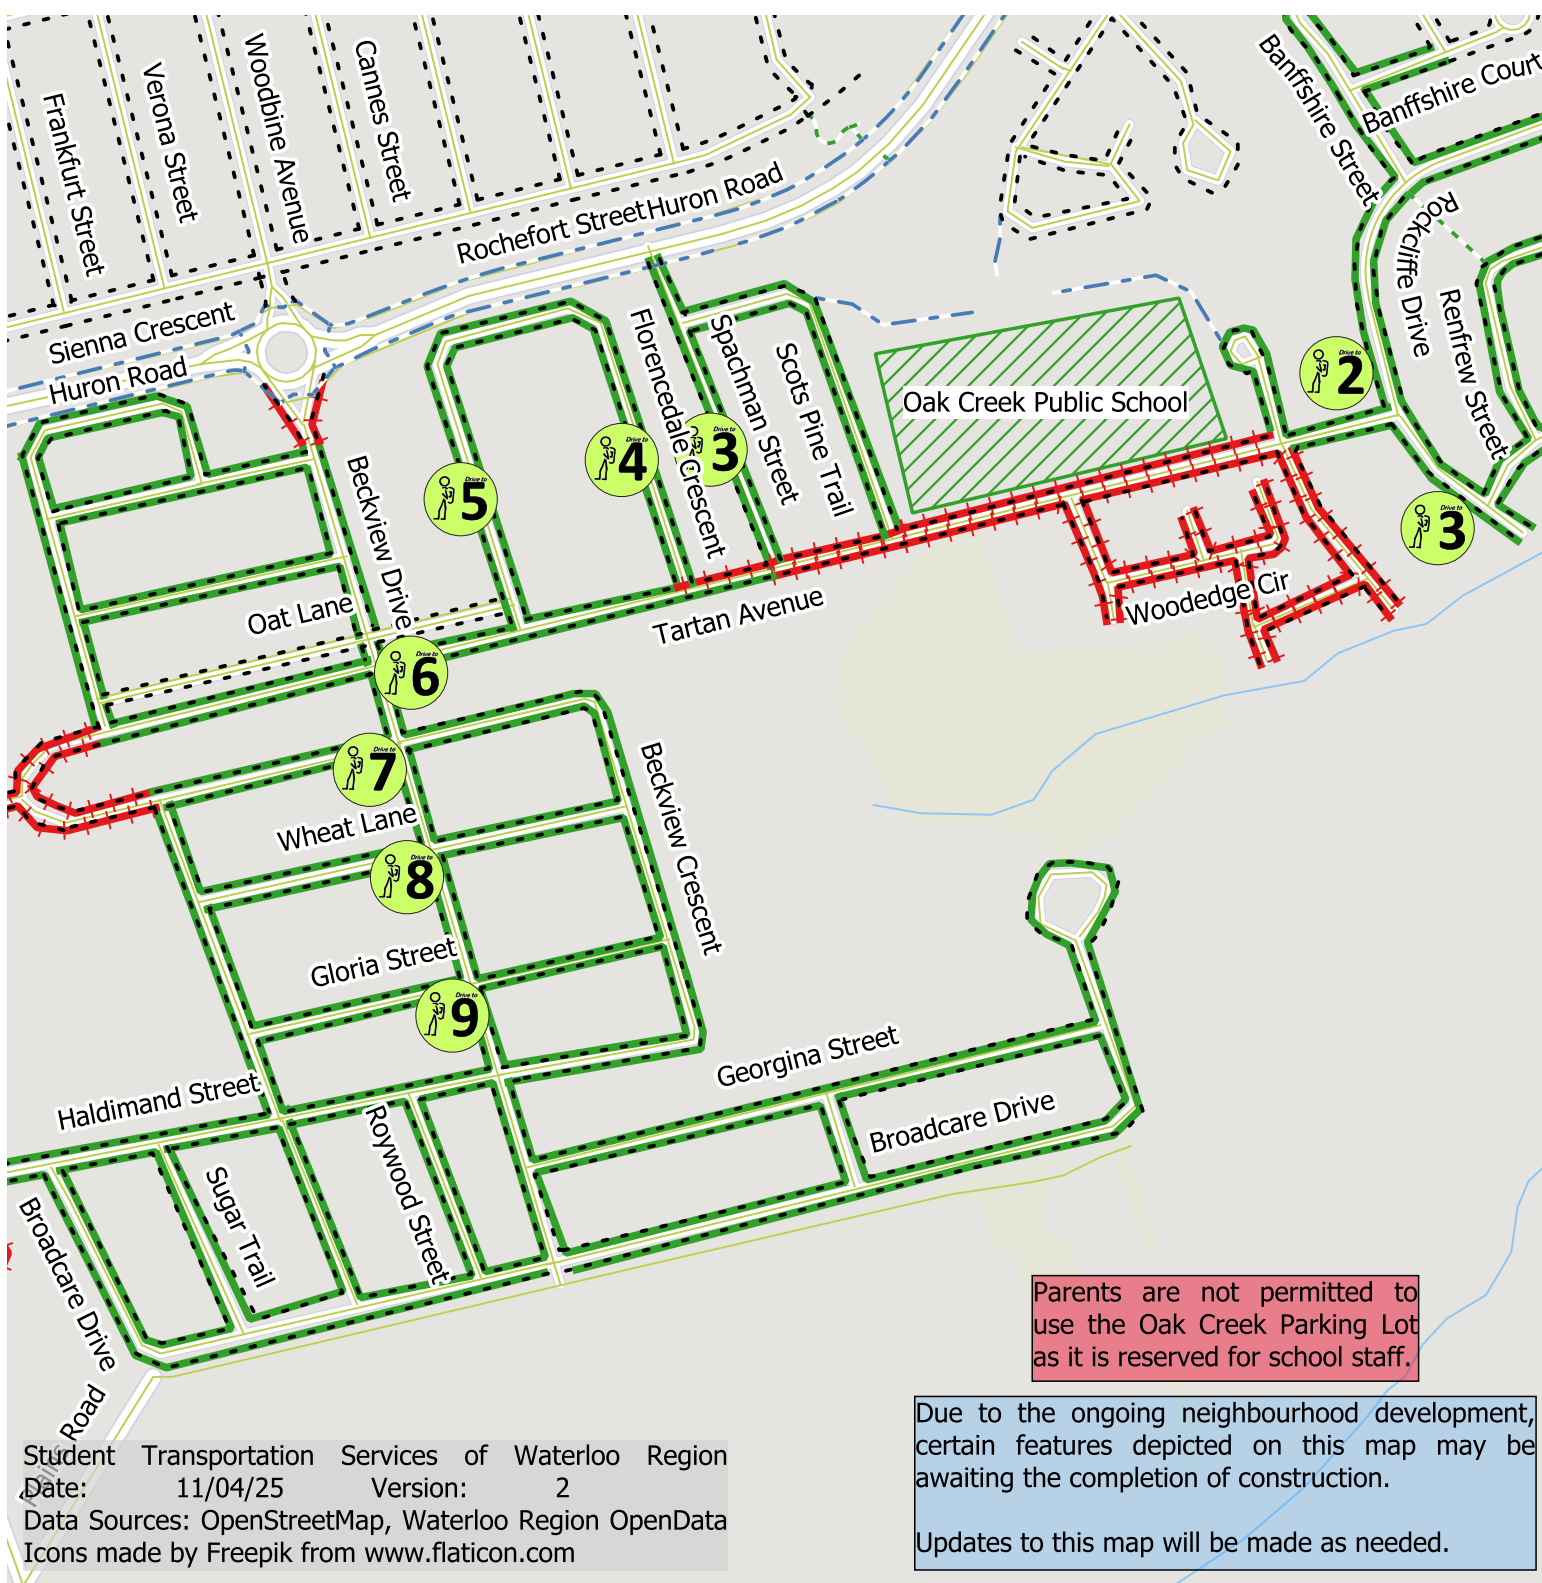

OAK CREEK Parking Map

-  School Site
-  Sidewalks
-  Painted Pedestrian Crosswalks

Trails

-  Not Winter Maintained
-  Winter Maintained

Intersection Details

-  Stop Sign

Parking Areas

-  Parking Restrictions Apply
-  On-Street Parking

Park And Walk Locations

-  5 Walk Time (min)

User must adhere to all applicable municipal and provincial traffic laws and By-laws. Legal parking areas do not guarantee a safe route to school.

Parents are not permitted to use the Oak Creek Parking Lot as it is reserved for school staff.

Due to the ongoing neighbourhood development, certain features depicted on this map may be awaiting the completion of construction.

Updates to this map will be made as needed.