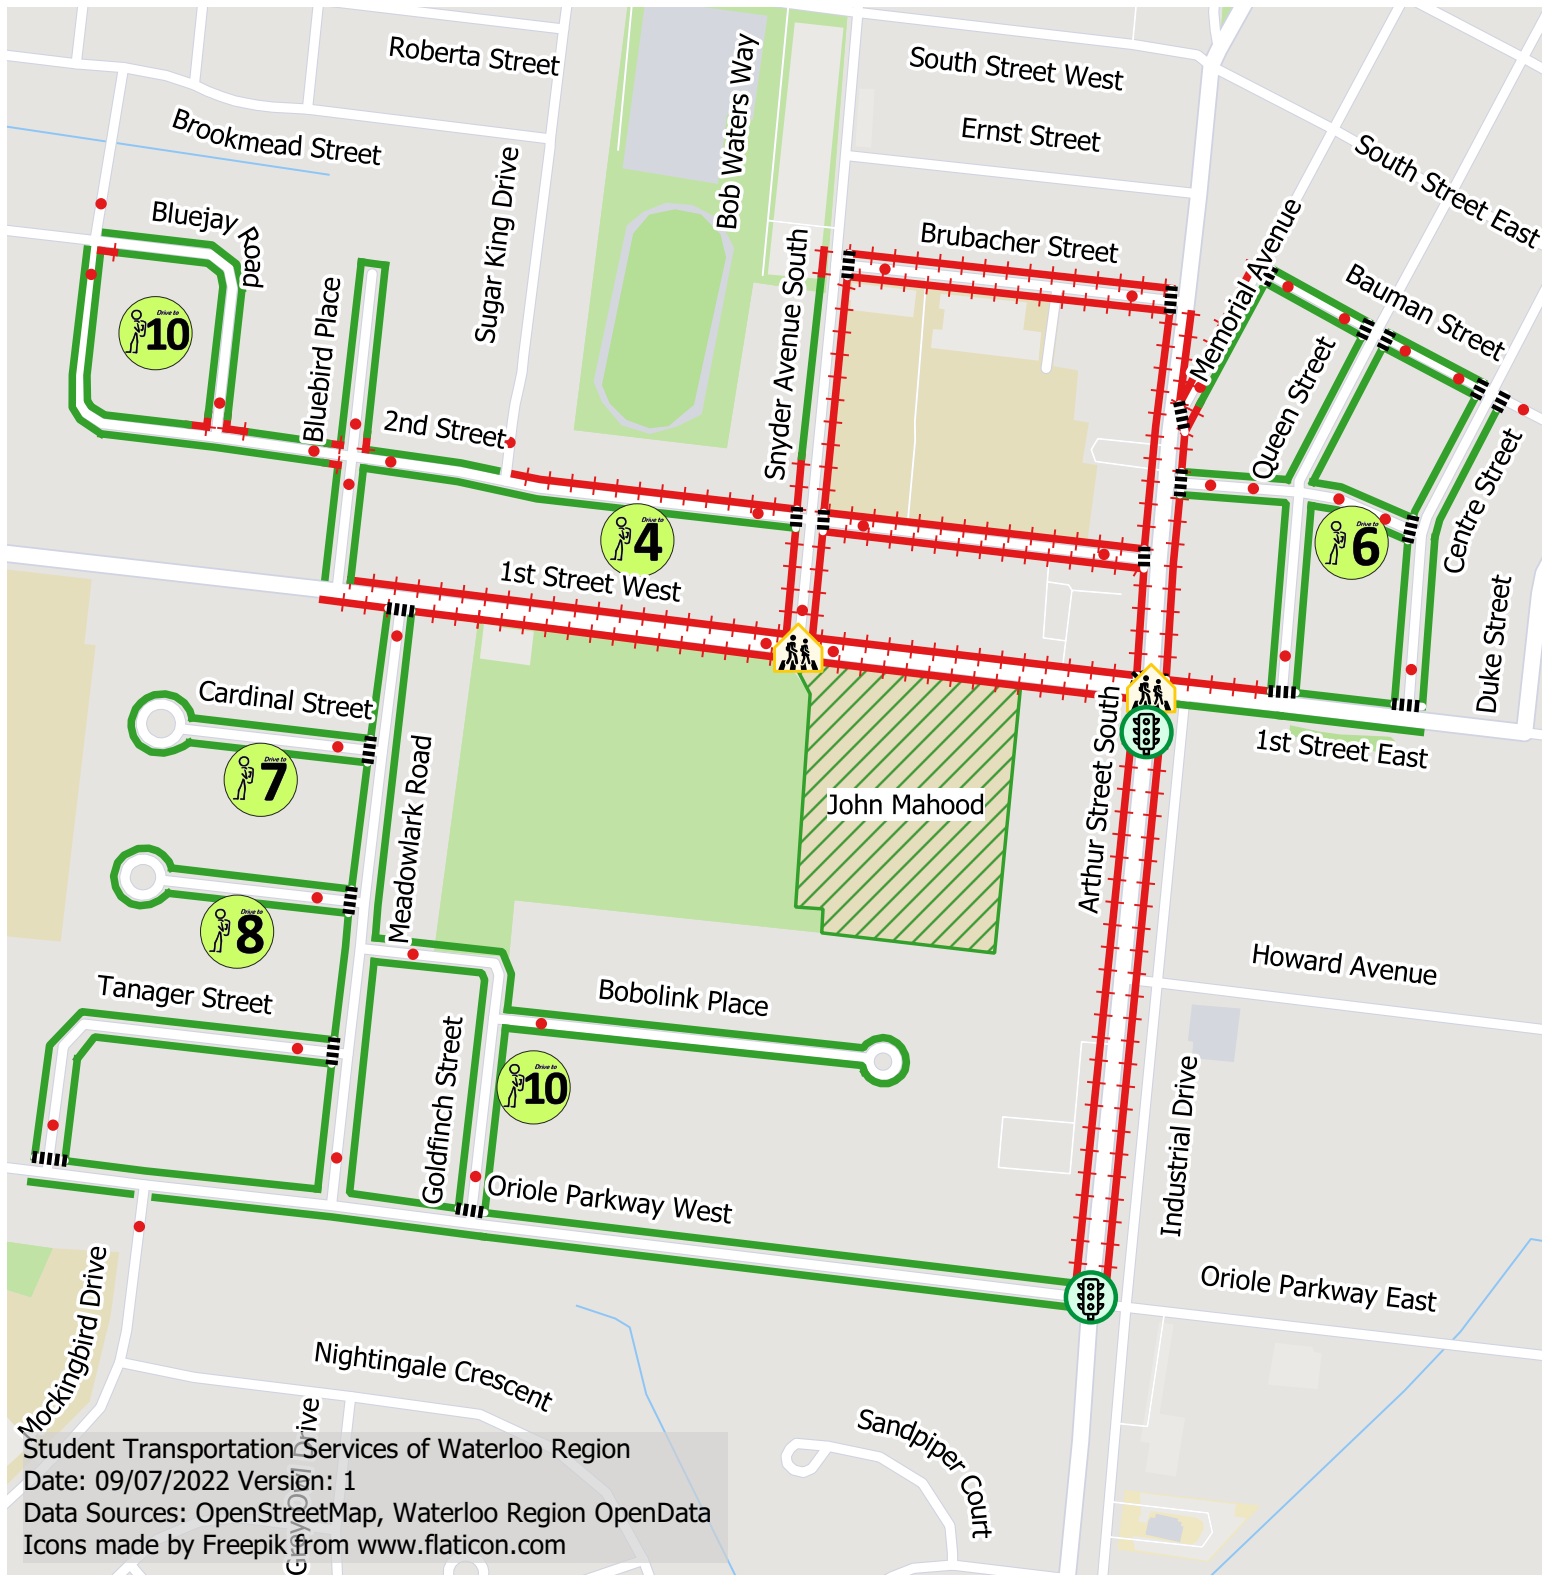

# John Mahood Parking Map

-  School Site
-  Sidewalks
-  Painted Pedestrian Crosswalks

- Trails**
-  Not Winter Maintained
  -  Winter Maintained

- Intersection Details**
-  Stop Sign
  -  Adult Crossing Guard
  -  Signalized Crossing

- Parking Areas**
-  Parking Restrictions Apply
  -  On-Street Parking

- Park And Walk Locations**
-  5 Walk Time (min)

User must adhere to all applicable municipal and provincial traffic laws and By-laws. Legal parking areas do not guarantee a safe route to school.